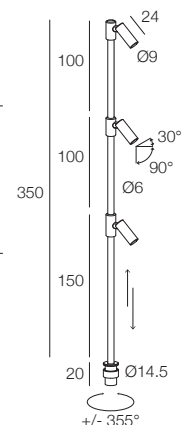

ARIA 3

	1W x 3 350mA	2W x 3 500mA	Finiture Finish	Colore LED LED Colour
Lumen Output 3000K CRI > 90	3 x 50lm	3 x 80lm		
20° Lens	784479__	784480__	1 Cromo Lucido Shiny Chrome 3 Grigio - Gray 4 Nero - Black I Oro Lucido Gold Chrome Z Champagne Gold	U 2200K X 2700K CRI > 90 W 3000K CRI > 90 K 3500K CRI > 90 D 4000K CRI > 90
30° Lens	764479__	764480__		
50° Lens	7D4479__	7D4480__