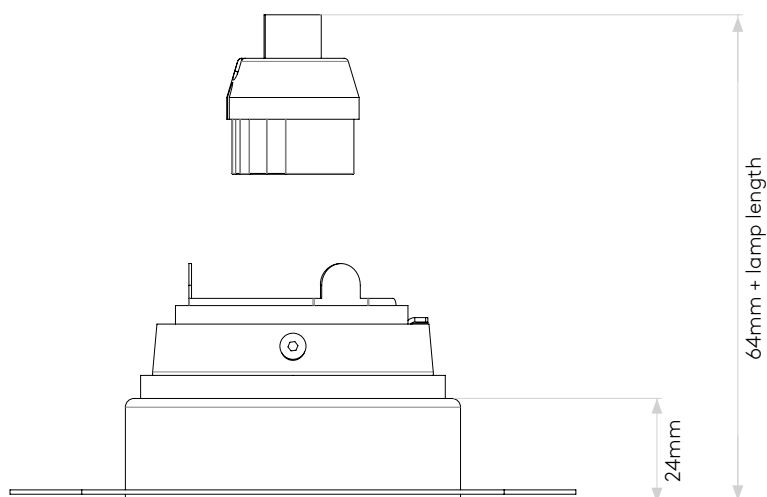

Please note that some dimensions may vary slightly due to manufacturing tolerances, this includes cable entry and fixing holes

Veuillez noter que certaines dimensions peuvent varier légèrement en raison des tolérances de fabrication, y compris l'entrée de câble et les trous de fixation.

Bitte beachten Sie, dass die Maße Fertigungstoleranzen unterliegen und daher in geringem Umfang von der angegebenen Größe abweichen können. Dies gilt auch für Kabeleingänge und Befestigungslöcher.

Si prega notare che possono esserci piccole variazioni in alcune dimensioni dovute alle tolleranze di produzione, queste includono l'ingresso del cavo e i fori di fissaggio.