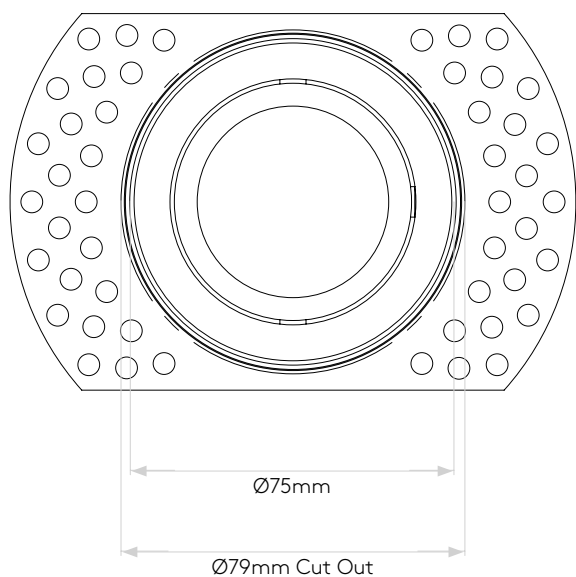

Please note that some dimensions may vary slightly due to manufacturing tolerances, this includes cable entry and fixing holes

Veuillez noter que certaines dimensions peuvent varier légèrement en raison des tolérances de fabrication, y compris l'entrée de câble et les trous de fixation.

Bitte beachten Sie, dass die Maße Fertigungstoleranzen unterliegen und daher in geringem Umfang von der angegebenen Größe abweichen können. Dies gilt auch für Kabeleingänge und Befestigungslöcher.

Si prega notare che possono esserci piccole variazioni in alcune dimensioni dovute alle tolleranze di produzione, queste includono l'ingresso del cavo e i fori di fissaggio.