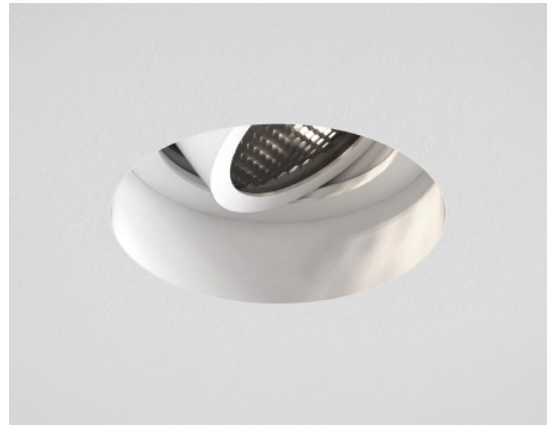

GENERAL

LOCATION:	Interior
CLASS:	CE (Class II)
IP RATING:	IP20
BATHROOM ZONE:	Zone 3
DRIVER REQUIRED:	No
INSTALLATION ORIENTATION:	Ceiling Mount - Install In To New Ceiling
MAIN MATERIAL:	Metal - Mild Steel
DIMENSIONS (mm):	H: 64 + lamp length Ø: 75
CUT OUT HOLE (MM/INCHES):	Ø: 79 / 3-1/8
RECESS DEPTH (mm):	150
FIRE RATING:	30 min, 60 min & 90 min EN1365-2
CABLE LENGTH (mm):	-
GROSS WEIGHT (kg):	0.39

LAMP

LIGHT SOURCE:	LED GU10
WATTAGE:	6W MAX
RECOMMENDED LAMP:	6W MAX LED GU10
LAMP INCLUDED:	No
MAXIMUM LAMP LENGTH (mm):	57
LUMINOUS FLUX (lm):	Lamp Dependent
COLOUR TEMP (K):	Lamp Dependent
CRI (Ra):	Lamp Dependent
MACADAM ELLIPSE:	Lamp Dependent
TILT ADJUSTABLE ANGLE (°):	30
ROTATION ADJUSTABLE ANGLE (°):	360
LIFETIME (hrs):	Lamp Dependent
BEAM ANGLE (°):	Lamp Dependent

ELECTRICAL

SWITCHED:	No
DIMMABLE:	Yes
DIMMING METHOD:	Lamp Dependent
SUPPLY FREQUENCY (Hz):	-
DRIVER/BALLAST VOLTAGE (V):	-
DRIVER LIFETIME (hrs):	-
EFFICACY (lm/W):	Lamp Dependent

ADDITIONAL INFORMATION:

SHADE INCLUDED:	-
SHADE/DIFFUSER MATERIAL:	Glass
SHADE/DIFFUSER FINISH	Clear
F MARK:	Not suitable for mounting on flammable materials

CODE: 1248019
FINISH: MATT WHITE

TO MAINTAIN THIS PRODUCT TO ITS BEST CONDITION, PLEASE VIEW OUR CARE AND CLEANING GUIDE ON THE SUPPORT SECTION OF THE ASTRO WEBSITE.

Pour entretenir au mieux ce produit, veuillez consulter notre guide d'entretien et de nettoyage, dans la rubrique d'aide sur le site Web d'Astro.

Um dieses Produkt im besten Zustand zu erhalten, beachten Sie bitte unseren Leitfaden zu Pflege und Reinigung im Abschnitt „Support“ auf der Astro-Website.

Per mantenere questo prodotto nelle sue migliori condizioni, consultare la nostra guida per la manutenzione e la pulizia nella sezione dedicata all'assistenza del sito Web Astro.