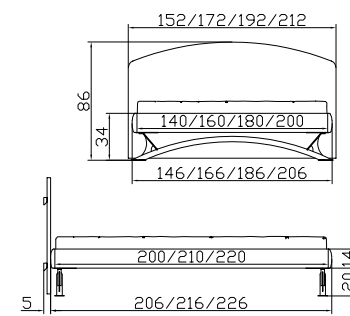

Dimension/cm

90, 100, 120, 140, 160, 180, 200
200, 210, 220

140, 160, 180, 200
20

140, 160, 180, 200

90/100, 120, 140, 160, 180/200

120/38/35

120/36/35
45/36/35

77/104/43