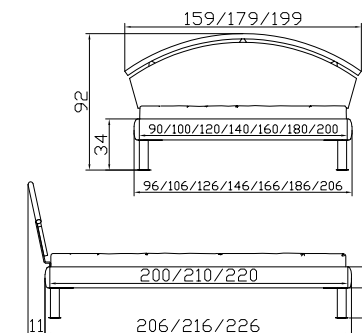

Dimension/cm

90, 100, 120, 140, 160, 180, 200
200, 210, 220

20

140, 160, 180/200

45/111/28

45/38/35
77/103/43
120/18/89
120/38/35