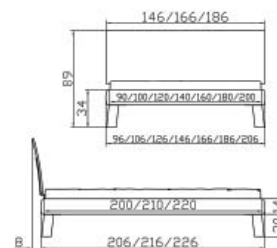

Emino
Vito
Cassana

Bank
Hocker
Kommode

Banquette
Tabouret
Commode

Bench
Stool
Chest of drawers

Dimension/cm
120/36/35
45/36/35
77/103/43

Soft-Line Rahmen
Ferrara Wenge
Breiten
Längen

Elipso Füße
Ferrara Wenge
Höhen

Alexandria Kopfteil
Glas satiniert

Soft-Line cadre
Ferrara Wenge
Largeurs
Longueurs

Elipso pieds
Ferrara Wenge
Hauteurs

Alexandria tête de lit
Verre satiné

Soft-Line frame
Ferrara Wenge
Widths
Lengths

Elipso feet
Ferrara Wenge
Heights

Alexandria headboard
Glass satinated

Dimension/cm
90, 100, 120, 140, 160, 180, 200
200, 210, 220

20, 25

140, 160, 180, 200