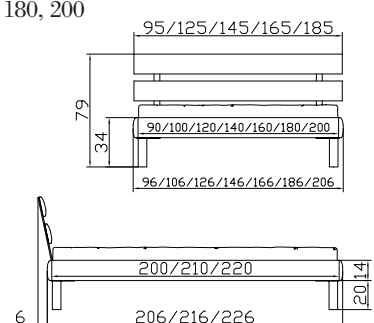

Dimension/cm

90, 100, 120, 140, 160, 180, 200
200, 210, 220

20, 25

90/100, 120, 140, 160,
180/200

48/32/38
77/103/43
45/111/28

48/32/38
48/103/38
120/18/89