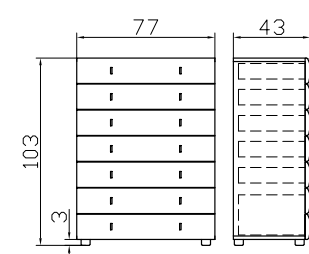

Cassana*

6 Schubladen/6 tiroirs/6 drawers