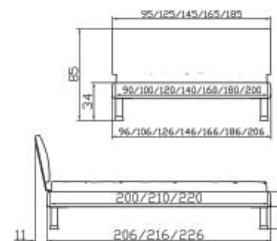

**Arese
Banc
Emilio-alu
Trio**

Ablagetisch/Bank
Kissen
Herrendiener
Kommode

Table/banquette
Coussin
Valet
Commode

Table/bench
Cushion
Dressboy
Chest of drawers

Dimension/cm
120/36/35
119/6/34
48/36/38
48/46/38

Soft-Line Rahmen
Walnuss
Breiten
Längen

Granada-alu Füße
Walnuss
Höhen

Lecco Kopfteil
Kunstleder black 312

Soft-Line cadre
Noyer
Largeurs
Longueurs

Granada-alu pieds
Noyer
Hauteurs

Lecco tête de lit
Cuir synth. black 312

Soft-Line frame
Walnut
Widths
Lengths

Granada-alu feet
Walnut
Heights

Lecco headboard
Synth. leather black 312

Dimension/cm
90, 100, 120, 140, 160, 180, 200
200, 210, 220

20, 25
90/100, 120, 140, 160, 180/200