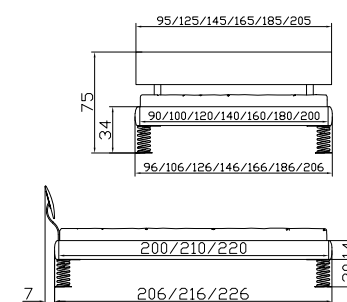

Twin bedside table
Walnut

Dimension/cm

90, 100, 120, 140, 160, 180, 200
200, 210, 220

20

90/100, 120, 140, 160, 180, 200

91/32/43

77/103/43

48/32/38