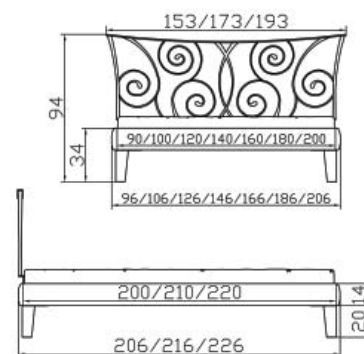

Dimension/cm

90, 100, 120, 140, 160, 180, 200
200, 210, 220

20, 25

140, 160, 180

50/49/30

50/100/29

122/47/38

Arcallo Kopfteil
Eisen teilmassiv schmied-
eisenfarbig

Ino Nachttisch
Eisen teilmassiv schmied-
eisenfarbig/Glas

Luigi Herrendiener
Eisen teilmassiv schmied-
eisenfarbig

Lozza Bank
Eisen teilmassiv schmied-
eisenfarbig Schaum-
stoffkissen gepolstert,
Baumwollbezug écru,
abnehmbar

Arcallo tête de lit
Fer partiellement teinté
fer

Ino table de nuit
Fer partiellement massif
teinté fer/verre

Luigi valet
Fer partiellement massif
teinté fer

Lozza banquette
Fer partiellement mas-
sif teinté fer coussin en
mousse, housse en coton
écru amovible

Arcallo head of bed
Iron partial massive
wrought ironcoloured

Ino bedside table
Iron partial massive
wrought ironcoloured/
glass

Luigi dressboy
Iron partial massive
wrought ironcoloured

Lozza bench
Iron partial massive
wrought ironcoloured
Foam cushion, cover cot-
ton offwhite removable

Dimension/cm

140, 160, 180

50/49/30

50/100/29

122/47/38