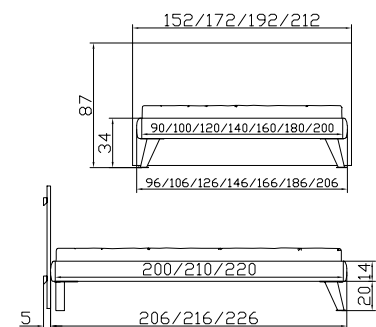

Dimension/cm

90, 100, 120, 140, 160, 180, 200
200, 210, 220

20

140, 160, 180, 200

120/36/35

77/103/43

45/38/35