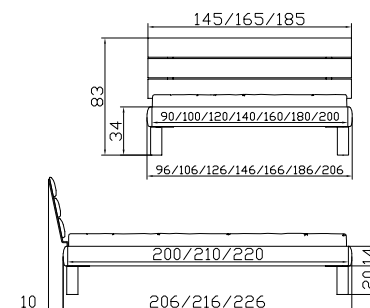

Dimension/cm

90, 100, 120, 140, 160, 180, 200
200, 210, 220

20, 25, 30

140, 160, 180/200

48/103/38
120/18/89
48/32/38

77/103/43
48/46/38

120/38/35