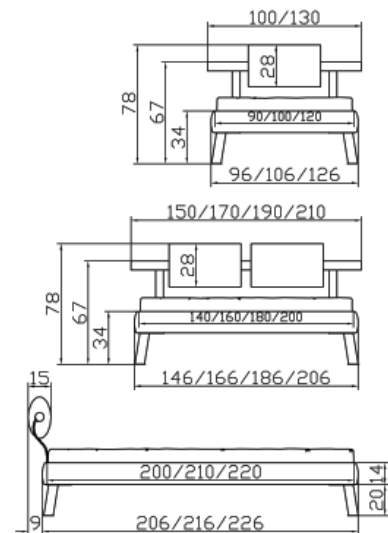

Soft-Line Rahmen
Weiss
Breiten
Längen

Cross-alu Füße
Höhe

Relax-alu Kopfteil
Kunstleder black 312
Andere Polster/Farben
siehe Seite 1.07

*nur 1 Nackenrolle

Arese Ablagetisch/Bank
Weiss
Banc Kissen
Kunstleder black 312

Drive-alu Nachttisch
Weiss

Soft-Line cadre
Blanc
Largeurs
Longueurs

Cross-alu pieds
Hauteur

Relax-alu tête de lit
Cuir synth. black 312
Autres rembourrages/
couleurs voir page 1.07

*seulement 1 pelochon

Arese table/banquette
Blanc
Banc coussin
Cuir synthétique black 312

Drive-alu table de nuit
Blanc

Soft-Line frame
White
Widths
Lengths

Cross-alu feet
Height

Relax-alu head of bed
Synth. leather black 312
Other pads/colours see
page 1.07

*only 1 neckroll

Arese table/bench
White
Banc cushion
Synthetic leather black 312

Drive-alu bedside table
White

Dimension/cm
90, 100, 120, 140, 160, 180, 200
200, 210, 220

20

*90/100, *120, 140,
160, 180, 200

120/38/35

119/6/34

47/55/40