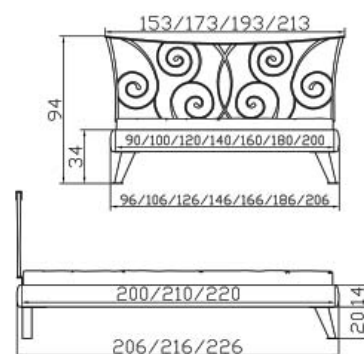

Soft-Line Rahmen
Kirschbaum
Breiten
Längen

Delta Füße
Chromfarbig
Höhe

Arcallo Kopfteil
Eisen teilmassiv silver

Ino Nachttisch
Eisen teilmassiv silver/
Glas

Lozza Bank
Eisen teilmassiv silver-
Schaumstoffkissen gepolstert,
Baumwollbezug écru abnehmbar

Luigi Herrendiener
Eisen teilmassiv silver

Soft-Line cadre
Merisier
Largeurs
Longueurs

Delta pieds
Teinté chromes
Hauteur

Arcallo tête de lit
Fer partiellement massif
silver

Ino table de nuit
Fer partiellement massif
silver/verre

Lozza banquette
Fer partiellement massif
silver- coussin en mousse,
housse en coton écru amovible

Luigi valet
Fer partiellement massif
silver

Soft-Line frame
Cherry
Widths
Lengths

Delta feet
Chromecoloured
Height

Arcallo head of bed
Iron partial massive silver

Ino bedside table
Iron partial massive silver/
glass

Lozza bench
Iron partial massive silver
Foam cushion, cover cotton
offwhite removable

Luigi dressboy
Iron partial massive silver

Dimension/cm
90, 100, 120, 140, 160, 180, 200
200, 210, 220

20

140, 160, 180

50/49/30

122/47/38

50/100/29