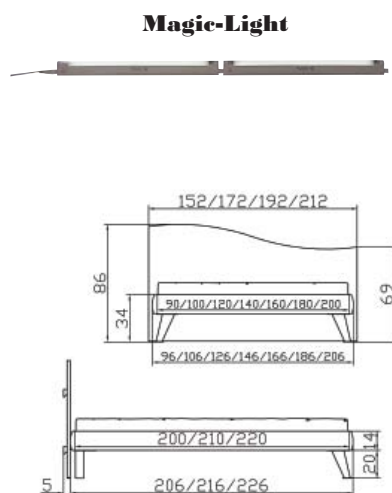

Dimension/cm

90, 100, 120, 140, 160, 180, 200
200, 210, 220

20

140, 160, 180, 200

52/2/4

120/38/35

119/6/34

48/103/38

45/38/35