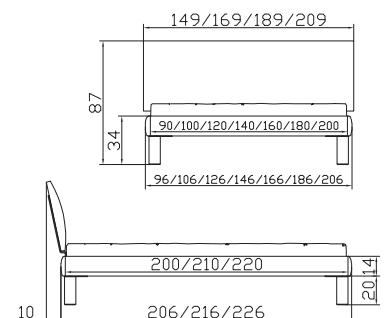

Dimension/cm

90, 100, 120, 140, 160, 180, 200
200, 210, 220

20, 25, 30

140, 160, 180/200

90, 100, 120, 140, 160, 180, 200

47/55/40

77/108/43

48/36/38

91/36/43