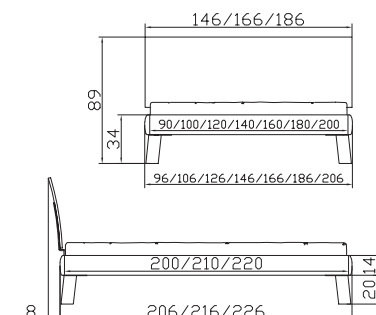

Dimension/cm

90, 100, 120, 140, 160, 180, 200
200, 210, 220

20, 25

140, 160, 180/200

48/46/38

120/38/35

120/89/17