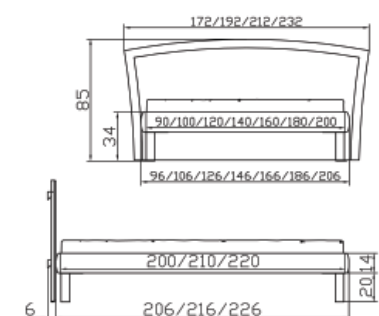

Dimension/cm

90, 100, 120, 140, 160, 180, 200
200, 210, 220

20, 25

140, 160, 180, 200

Ø40
120/38/35

119/6/34

45/38/35

44/6/34

45/111/28