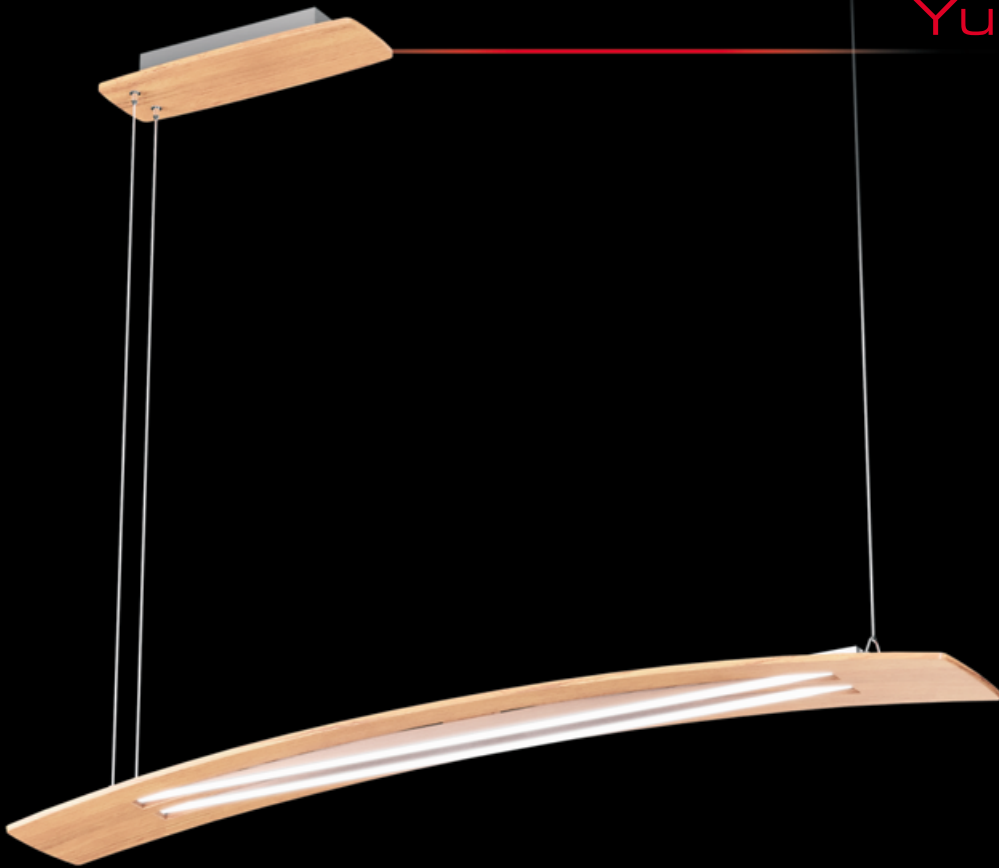

special projects

Infusion

design
by Elmarco

125

400

Interior design *Impressio (Wrocław)*
for Hotel Victoria II, Minsk

Yukon

design
M. Matuszek