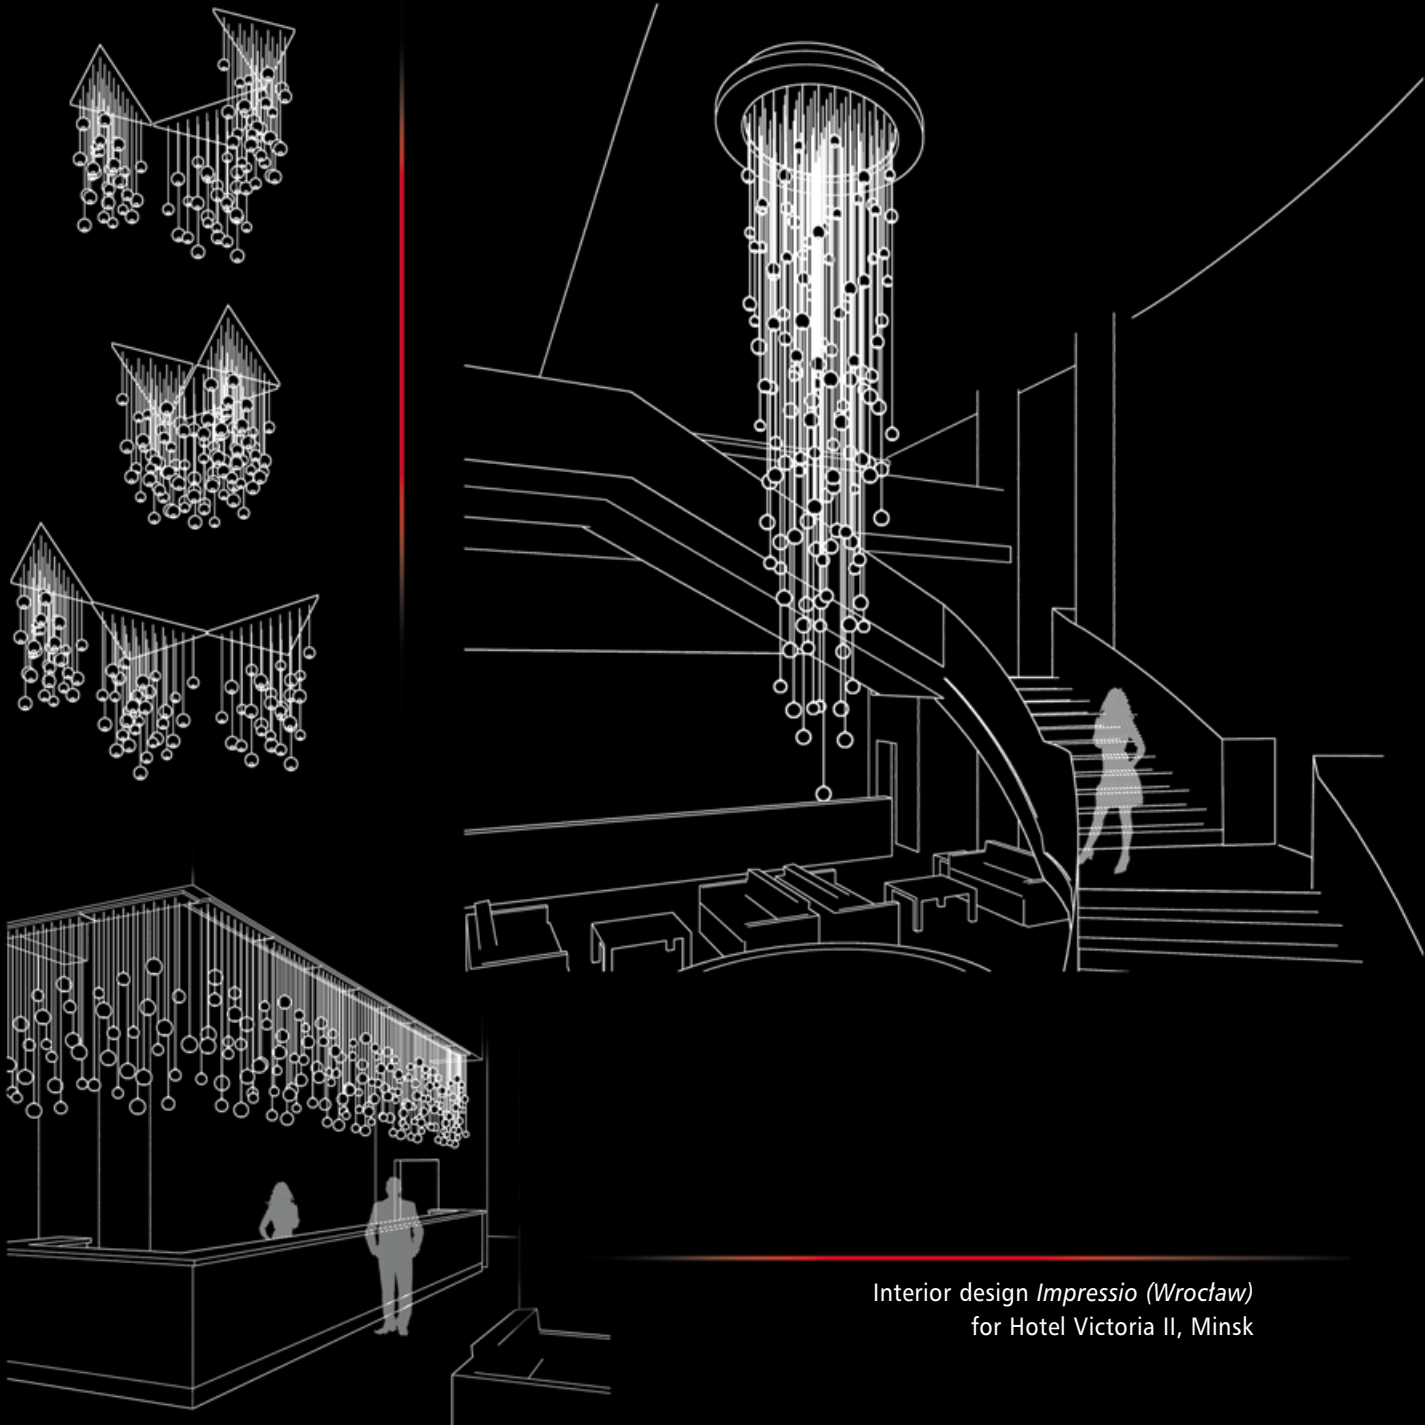

special projects

Infusion

design
by Elmarco

125

400

Interior design *Impressio (Wrocław)*
for Hotel Victoria II, Minsk

Yukon

design
M. Matuszek

90-150

design
G. Pęczek

Yena

50-90

Matti

design
T. Rutkiewicz

60

by Elmarco

Delta

60

for Hotel Sheraton, Sopot

Interior design *Impressio (Wrocław)*
for Hotel Victoria II, Minsk

design
by Elmarco

Sisil

110

180