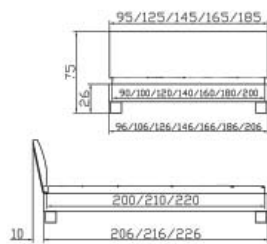

***Seda
Banc
*Esto
Lecco**

Ablagetisch/Bank massiv
Kissen
Ablagetisch/Hocker massiv
Kopfteil
Mesh light brown 361/Kunst-
leder Geflechtimitation
*siehe Wood-Line
Register 4

Table/banquette massif
Coussin
Table/tabouret massif
Tête de lit
Mesh light brown 361/
imitation cuir treillis textile
*voir Wood-Line index 4

Table/bench solid
Cushion
Table/stool solid
Head of bed
Mesh light brown 361/imita-
tion synth. leather meshwork
*see Wood-Line index 4

Dimension/cm
120/38/35
119/6/34
45/38/35
90/100, 120, 140, 160,
180/200

Fashion-Line Rahmen
Mesh light brown 361
Breiten
Längen
Rio Füße
Buche natur
Höhe

Fashion-Line cadre
Mesh light brown 361
Largeurs
Longueurs
Rio pieds
Hêtre naturel
Hauteur

Fashion-Line frame
Mesh light brown 361
Widths
Lengths
Rio feet
Natural beech
Height

Dimension/cm
90, 100, 120, 140, 160, 180, 200
200, 210, 220
10