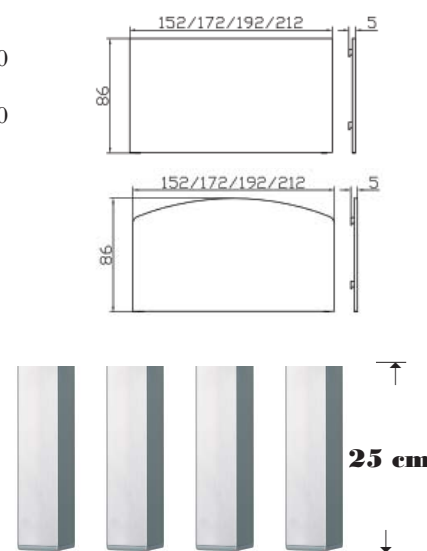

Dimension/cm

90, 100, 120, 140, 160, 180, 200
200, 210, 220

20, 25

140, 160, 180, 200

140, 160, 180, 200

120/36/35

45/36/35

91/79/42

47/55/40