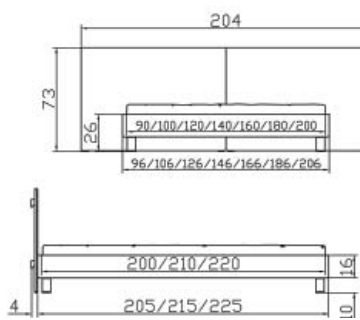

Movie-Line Rahmen Walnuss Breiten Längen	Movie-Line cadre Noyer Largeurs Longueurs	Movie-Line frame Walnut Widths Lengths	Dimension/cm
Cosa-alu Füße Höhe	Cosa-alu pieds Hauteur	Cosa-alu feet Height	90, 100, 120, 140, 160, 180, 200 200, 210, 220
Abia-2 Wandpaneel Glas weiss (nur für Wandmontage)	Abia-2 panneau mural verre blanc (uniquement pour montage mural)	Abia-2 wall panel glass white (only to fit on wall)	204/73
Andere Wandpaneel siehe S. 2.08	Autres panneaux muraux voir page 2.08	Other wall panels see page 2.08	
Magic-Light Hintergrundbeleuchtung weiss 220-V, 50-Hz, 16-W	Magic-Light Éclairage indirect blanc 220-V, 50-Hz, 16-W	Magic-Light Background lighting white 220-V, 50-Hz, 16-W	52/2/4
Doppio Kommode Walnuss	Doppio commode Noyer	Doppio chest of drawer Walnut	91/32/42
Pro Nachttisch Walnuss	Pro table de nuit Noyer	Pro bedside table Walnut	48/16/35
Step-alu Sockel Walnuss	Step-alu socle Noyer	Step-alu socket Walnut	56/10/42