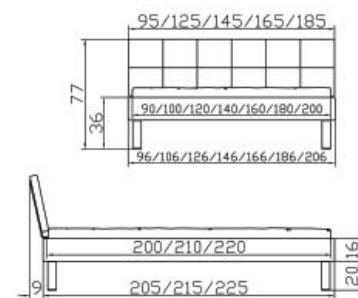

Dimension/cm

90, 100, 120, 140, 160, 180, 200
200, 210, 220

20, 25

90/100, 120, 140, 160, 180/200

45/111/28

91/97/42

48/35/35