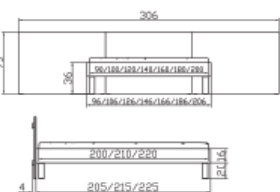

Largo + Glas D
Emilio-alu
Duett + Glas T
Step-alu
Magic-Light

Kommode
Herrendiener
Nachttisch + Glas
Sockel
Hintergrundbeleuchtung
Weiss 220V, 50Hz, 16W

Commode
Valet
Table de nuit + verre
Socle
Éclairage indirect
Blanc 220V, 50Hz, 16W

Chest of drawers
Dressboy
Bedside table + glass
Socket
Background lighting
White 220V, 50Hz, 16W

Dimension/cm
91/79/42
45/111/28
48/32/37
56/11/42
52/2/4

Movie-Line Rahmen
Ferrara Wenge
Breiten
Längen
Caro-alu Füße
Höhe
Abia-3 Wandpaneel
Glas weiss(nur für Wand-
montage)

Movie-Line cadre
Ferrara Wenge
Largeurs
Longueurs
Caro-alu pieds
Hauteur
Abia-3 panneau mural
verre blanc (uniquement
pour montage mural)

Movie-Line frame
Ferrara Wenge
Widths
Lengths
Caro-alu feet
Height
Abia-3 wall panel
glass white
(only to fit on wall)

Dimension/cm
90, 100, 120, 140, 160, 180, 200
200, 210, 220
20, 25
306/73