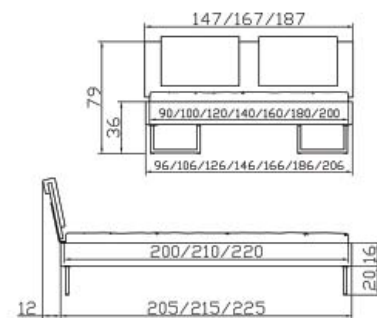

Dimension/cm

90, 100, 120, 140, 160, 180, 200
200, 210, 220

20

140, 160, 180/200

91/36/42

120/38/35

48/35/35

Orva + Varo
Kopfteil walnuss
+ Kissen Kunstleder
white 301
Andere Polster/Farben
siehe Seite 2.09

Vera-chrom Nachttisch
Walnuss/Glas

Orva + Varo
tête de lit noyer
+ coussins cuir synthé-
tique white 301
Autres rembourrages/
couleurs voir page 2.09

Vera-chrom table de nuit
Noyer/verre

Orva + Varo
head of bed walnut +
cushions synthetic leather
white 301
Other pads/colours see
page 2.09

Vera-chrom bedside
table walnut/glass

Dimension/cm

140, 160, 180/200

48/35/35