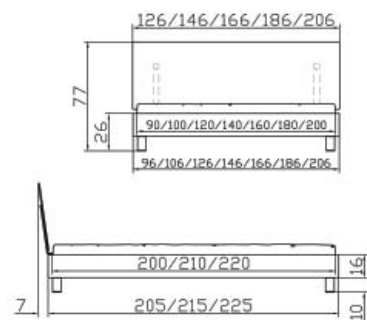

Movie-Line Rahmen Kernbuche Breiten Längen	Movie-Line cadre Hêtre coeur rouge Largeurs Longueurs	Movie-Line frame Heart beech Widths Lengths	Dimension/cm
Cosa-alu Füße Höhe	Cosa-alu pieds Hauteur	Cosa-alu feet Height	90, 100, 120, 140, 160, 180, 200 200, 210, 220
Flash Kopfteil Glas schwarz	Flash tête de lit Verre noir	Flash head of bed Glass black	10 120, 140, 160, 180, 200
Arese Ablagetisch/Bank Kernbuche	Arese table/banquette Hêtre coeur rouge	Arese table/bench Heart beech	120/38/35
Pro Nachttisch Kernbuche	Pro table de nuit Hêtre coeur rouge	Pro bedside table Heart beech	48/16/35
Step-alu Sockel Kernbuche	Step-alu socle Hêtre coeur rouge	Step-alu socket Heart beech	56/10/42