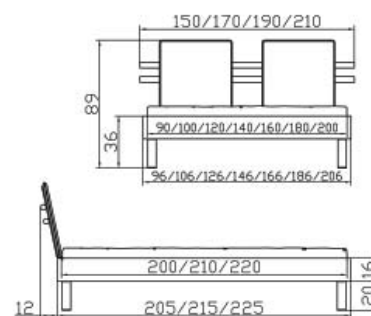

Dimension/cm

90, 100, 120, 140, 160, 180, 200
200, 210, 220

20, 25

140, 160, 180, 200

120, 140, 160, 180

91/79/42

48/36/37

120/36/35

45/36/35