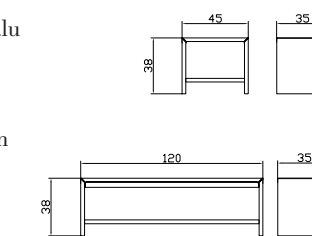

T = Pro, Duett

D = Doppio, Largo

Glasplatten: schwarz, weiss, satiniert
Plateaux en verre: noir, blanc, satiné
Glassplates: black, white, satinated

Standard

* **Standardmässig werden diese Produkte mit Sockelfüssen sowie mit Alu und Chromgriffen geliefert.**

* **Livraison standard de ces produits avec socles et poignées alu et chrome.**

* **Products supplied in standard version with base legs and also with alu and chrome handles.**

*Option

Leg-alu/Leg-chrom
Fuss-Set/set de pieds/set of feet
Dimension/cm
8/4

Piedo-alu/Piedo-chrom
Fuss-Set/set de pieds/set of feet
Dimension/cm
8/4

Roll-alu/Roll-chrom
Roll-Set/set de roulettes/set of castors
Dimension/cm
8/6

Ausführungen/exécutions/executions

Weiss
Blanc
White

Eisenfarbig
Teinté fer
Ironcoloured

Ahorn
Erable
Maple

Buche
Hêtre
Beech

Kernbuche
Hêtre coeur rouge
Heartbeech

Walnuss
Noyer
Walnut

Ferrara
Wenge

Step

Pro

Step/Pro

Club

Duett

Club/Duett

Box

Box + Cover (Option)

Box

Seitlich einschiebbar, bei Bettbreite 140 cm von vorne möglich. Bettfusshöhe von mindestens 20 cm erforderlich. Option: Deckel **Cover** zu Box nur in weiss
*Insertion latérale, pour les lits de 140 cm également possible par l'avant. Une hauteur minimum des pieds de lit de 20 cm est nécessaire. Option: couvercle **cover** pour Box uniquement en blanc.*

Insertion laterally, for beds of width 140 cm possible in front. Feet of bed need a minimum height of 20 cm. Option: **Cover** to Box only in white

Emilio-alu Emilio-chrom

Drive-alu Drive-chrom

Jero-alu Jero-chrom

nur für Wandpaneel geeignet
*convient uniquement pour panneaux muraux
only for wall panels suitable*

Vera-alu Vera-chrom

Pero *

Arese *

* **Pero/Arese** inklusive Eck-Dekos in alu und chrom
inclus décor d'angles en alu et chrome
including deco corners in alu and chrome

Hoc*

Banc*