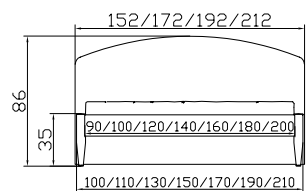

Dimension/cm

90, 100, 120, 140, 160, 180, 200
200, 210, 220

20, 25

140, 160, 180, 200

140, 160, 180,
200

120/38/35

119/6/34

45/38/35

120/18/89

120/36/35

45/36/35