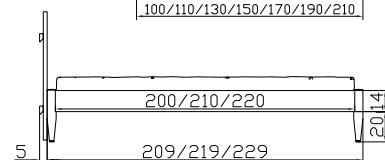

Dimension/cm

90, 100, 120, 140, 160, 180, 200
200, 210, 220

20, 25

140, 160, 180, 200

140, 160, 180,
200

120/38/35

119/6/34

45/38/35

120/18/89

120/36/35

45/36/35