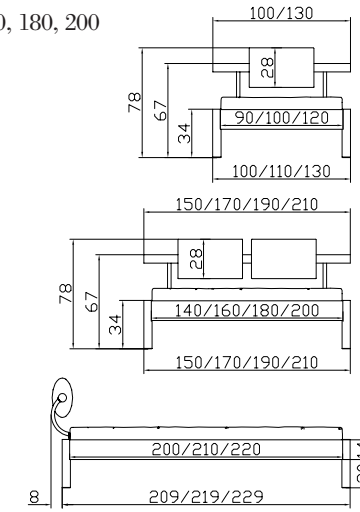

Dimension/cm

90, 100, 120, 140, 160, 180, 200
200, 210, 220

20, 25

*90/100,*120, 140, 160, 180, 200