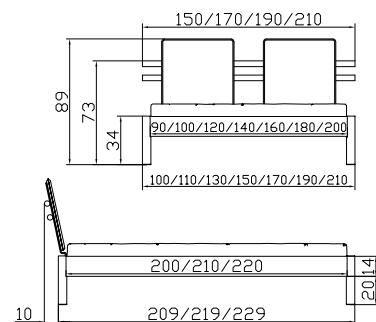

Sky-Line Rahmen
Noce
Breiten
Längen

Lima-chrom Füße
Höhen

Elit-chrom Kopfteil
Kunstleder white 301
Andere Polster/
Farben siehe Seite 3.07

Duett + Piedo-chrom
Nachttisch weiss +
Fuss-Set chrom

Emilio-chrom
Herrendiener weiss

Largo + Piedo-chrom
Kommode weiss +
Fuss-Set chrom

Sky-Line cadre
Noce
Largeurs
Longueurs

Lima-chrom pieds
Hauteurs

Elit-chrom tête de lit
Cuir synth. white 301
Autres rembourrages/
couleurs voir page 3.07

Duett + Piedo-chrom
table de nuit blanc +
set de pieds chrome

Emilio-chrom
valet blanc

Largo + Piedo-chrom
commode blanc +
set de pieds chrome

Sky-Line frame
Noce
Widths
Lengths

Lima-chrom feet
Heights

Elit-chrom head of bed
Synth. leather white 301
Other pads/colours
see page 3.07

Duett + Piedo-chrom
bedside table white +
set of feet chrome

Emilio-chrom
dressboy white

Largo + Piedo-chrom
chest of drawers white +
set of feet chrome

Dimension/cm
90, 100, 120, 140, 160, 180, 200
200, 210, 220

20, 25

140, 160, 180, 200

48/36/37

45/111/28

91/79/42