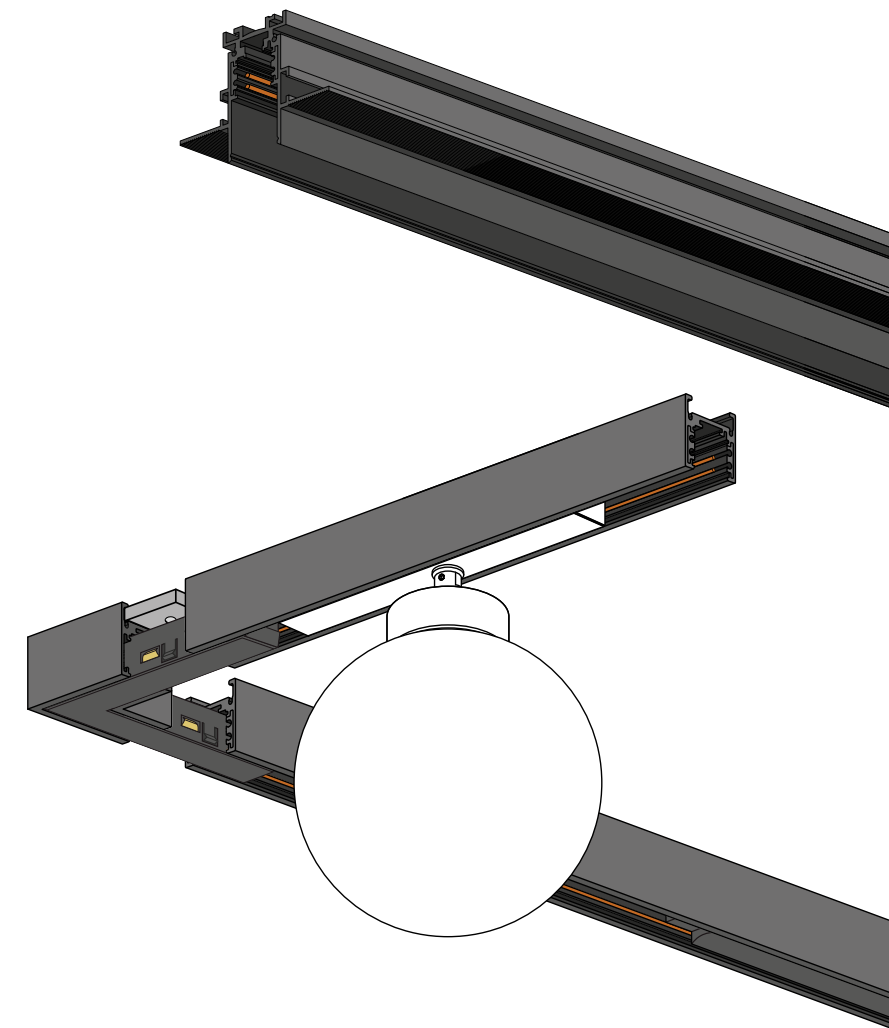

Multitrack

Flexibility in a simple form

The MULTITRACK system is available in surface-mounted, suspended and recessed versions, as well as in two depths.

Available accessories and connectors allow you to create complex systems, even with adirect transition from the ceiling to the wall.

There is a safe voltage of 48V inside the track, so the MULTITRACK system can also be used in places within easy reach.

The MULTITRACK system requires a separate power supply. It can be installed in a suspended ceiling or in built-in furniture. Another solution is to use the power supply in a surface-mounted box mounted on the ceiling and constituting an extension of the track. There is also a power supply plugged directly into the track (exactly the same as the luminaires), as well as a power supply mounted on a DIN track in the distribution box. There are plenty of possibilities. Each of them requires slightly different electrical installation.