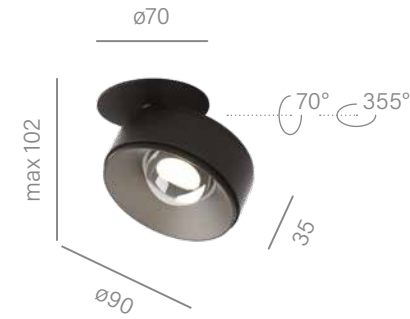

NEW PRODUCT

Qrled next

QRLED next

LUMINARE FINISHES

- WHITE ○
- BLACK ●
- GREY ●
- TERRACOTTA ●
- TAUPE ●
- GOLD ●
- MIX ●

QRLED next
 spot | G/K | recessed
 suspended flattrack | flattrack

QRLED next recessed has less than 5cm of height so it fits event to extremally tight suspended ceilings!