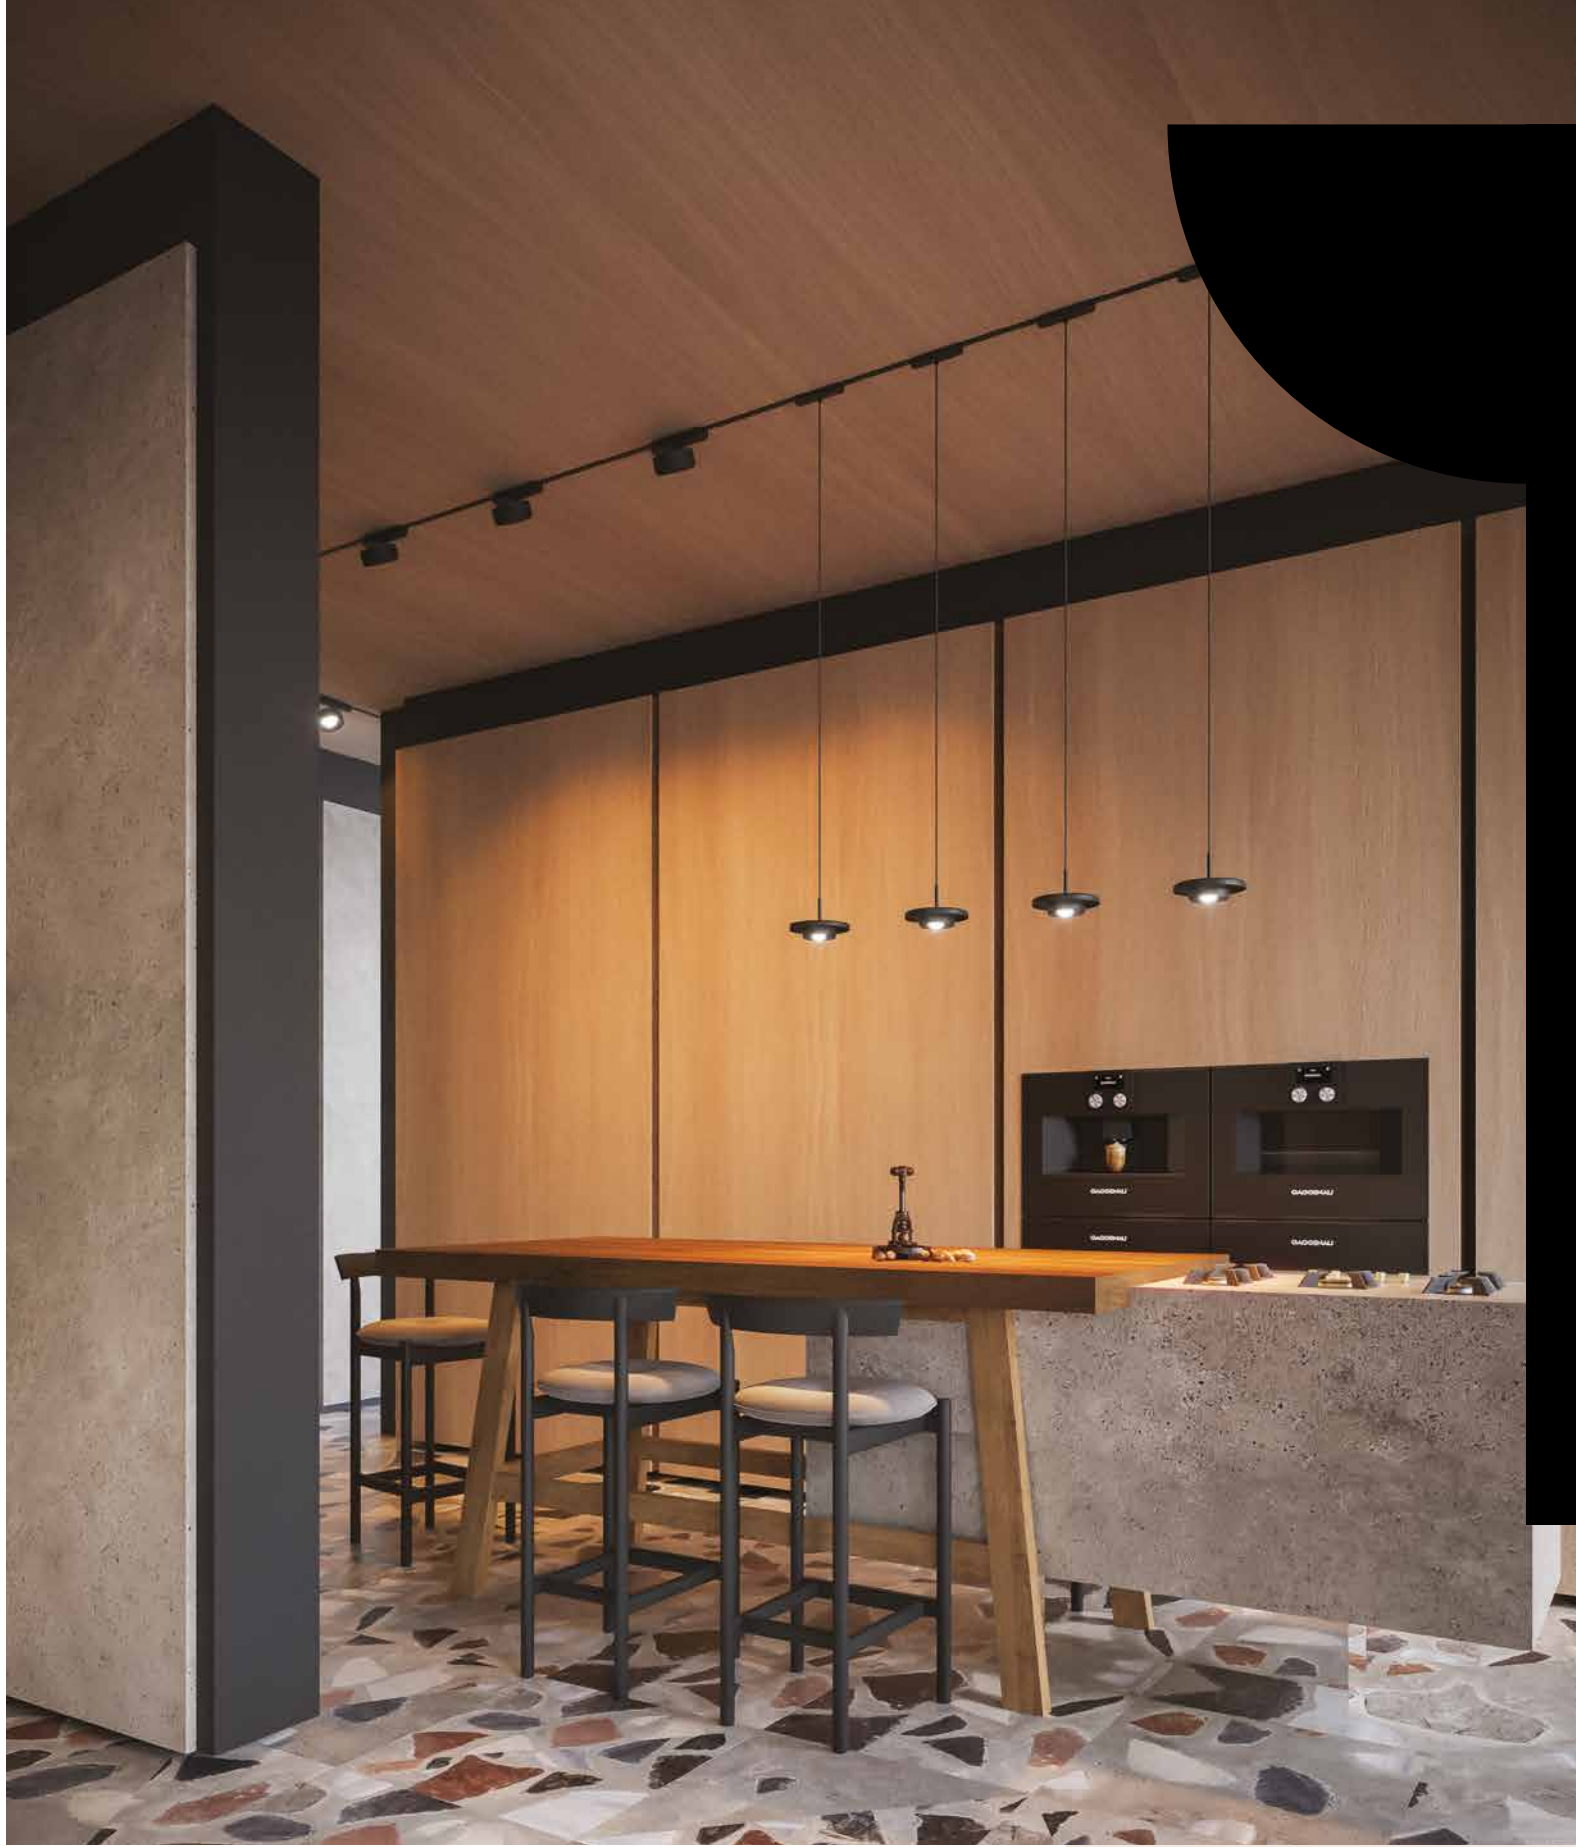

NEW PRODUCT

Qrled next

QRLED next

LUMINARE FINISHES

- WHITE ○
- BLACK ●
- GREY ●
- TERRACOTTA ●
- TAUPE ●
- GOLD ●
- MIX ●

QRLED next
 spot | G/K | recessed
 suspended flattrack | flattrack

QRLED next recessed has less than 5cm of height so it fits event to extremally tight suspended ceilings!