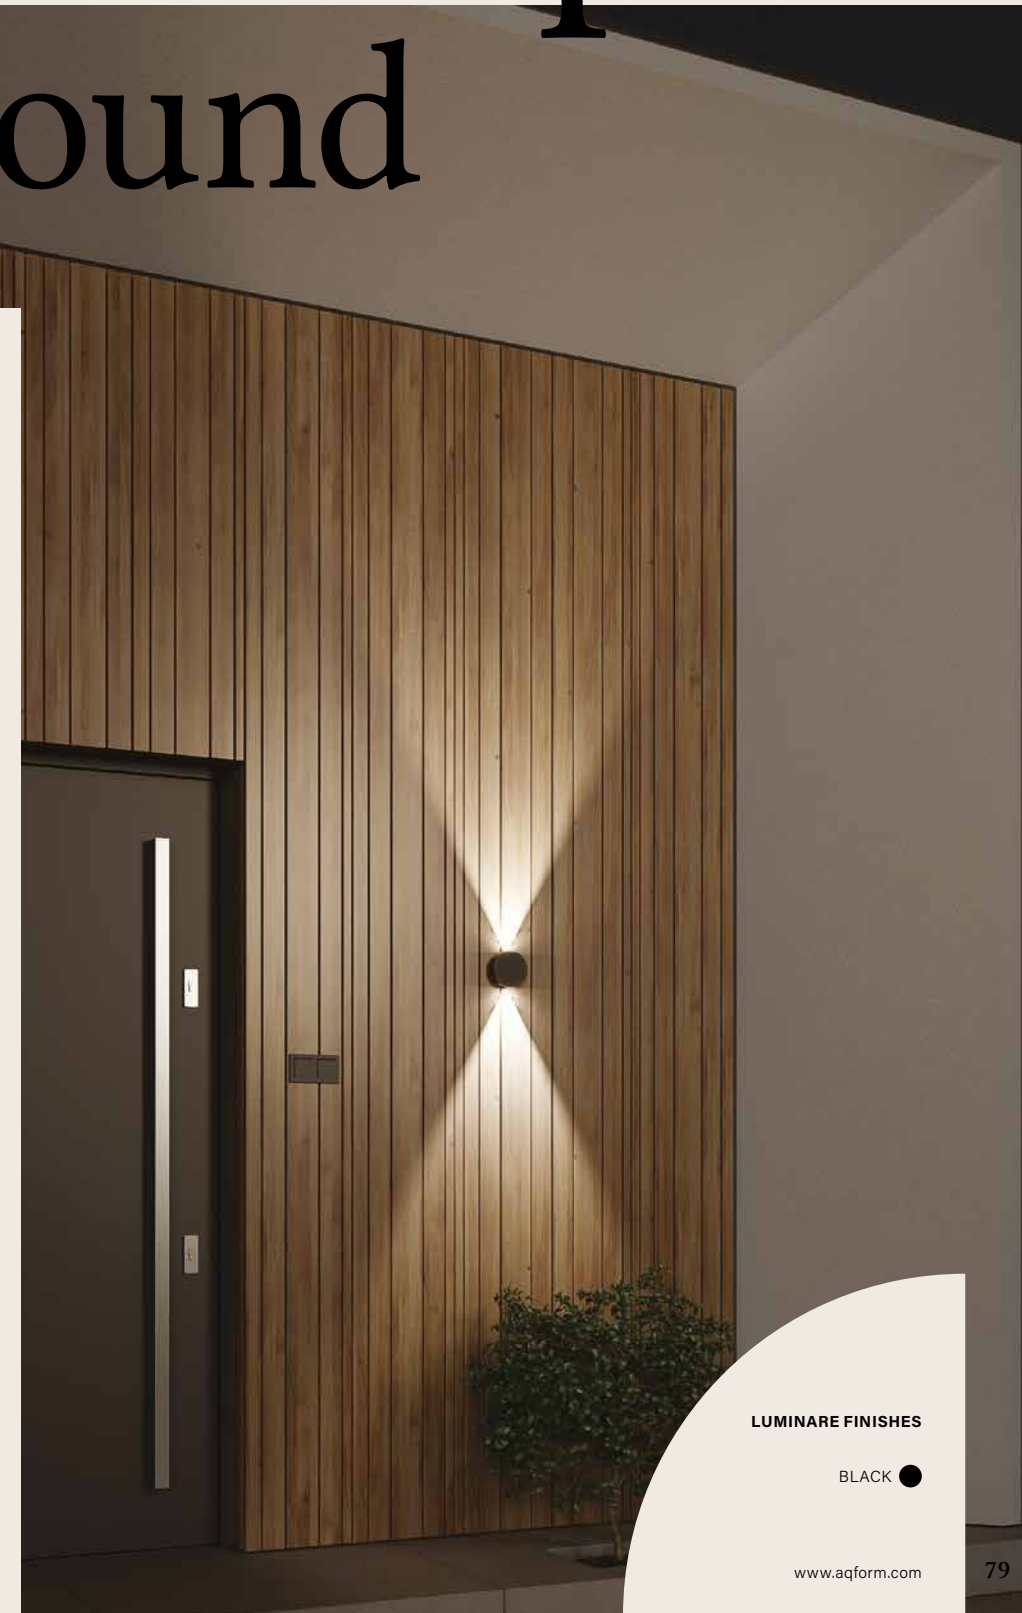

LUMINARE FINISHES

- WHITE ○
- BLACK ●
- GREY ●
- TERRACOTTA ●
- TAUPE ●
- GOLD ●

Create unique ambiance with light

MAXI POINT will dispell darkness on surprisingly large space. It is thanks to great optics and well optimised power - just enough for you to find your ways safely, whitout turning the night into a day.

MAXI POINT LED upright

NEW PRODUCT

LUMINARE FINISHES

BLACK ●

Maxi Point

Ledpoint round

Embrace accent lighting

The facade of a house serves a representative function, making proper lighting essential. This is where LEDPOINT excels - a small wall lamp that (especially when grouped) paints original patterns with light, bringing the facade to life after dark. You have two fixture versions to choose from: round and square, both with precise light directed downwards, upwards or both.

LEDPOINT round

LUMINARE FINISHES

BLACK ●

Discover pleasant accent lighting

DART is a family of sealed spotlights that illuminate the most intriguing elements in your garden – drawing attention to plants, facades, or a gazebo. Thanks to the adjustable height and tilt of the spotlight, the fixture perfectly accent specific objects. Its high IP65 waterproof rating ensures safety even on rainy days, while the minimalistic design serves as a discreet decoration.