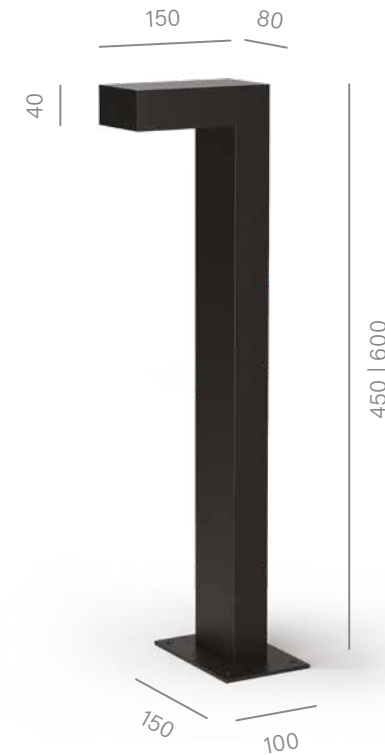

Dart

DART LED upright

DART LED exterior upright

LUMINARE FINISHES

BLACK ●

SLUP LED upright

Ensure safety after dark

The SLUP collection defines space, aids navigation and sets the direction of movement. Its sturdy construction and IP65 rating ensure resilience not only against adverse weather conditions but also against impacts, such as those from ball games. SLUP boasts easy installation and high durability. It works well illuminating pathways in front of homes or hotels.