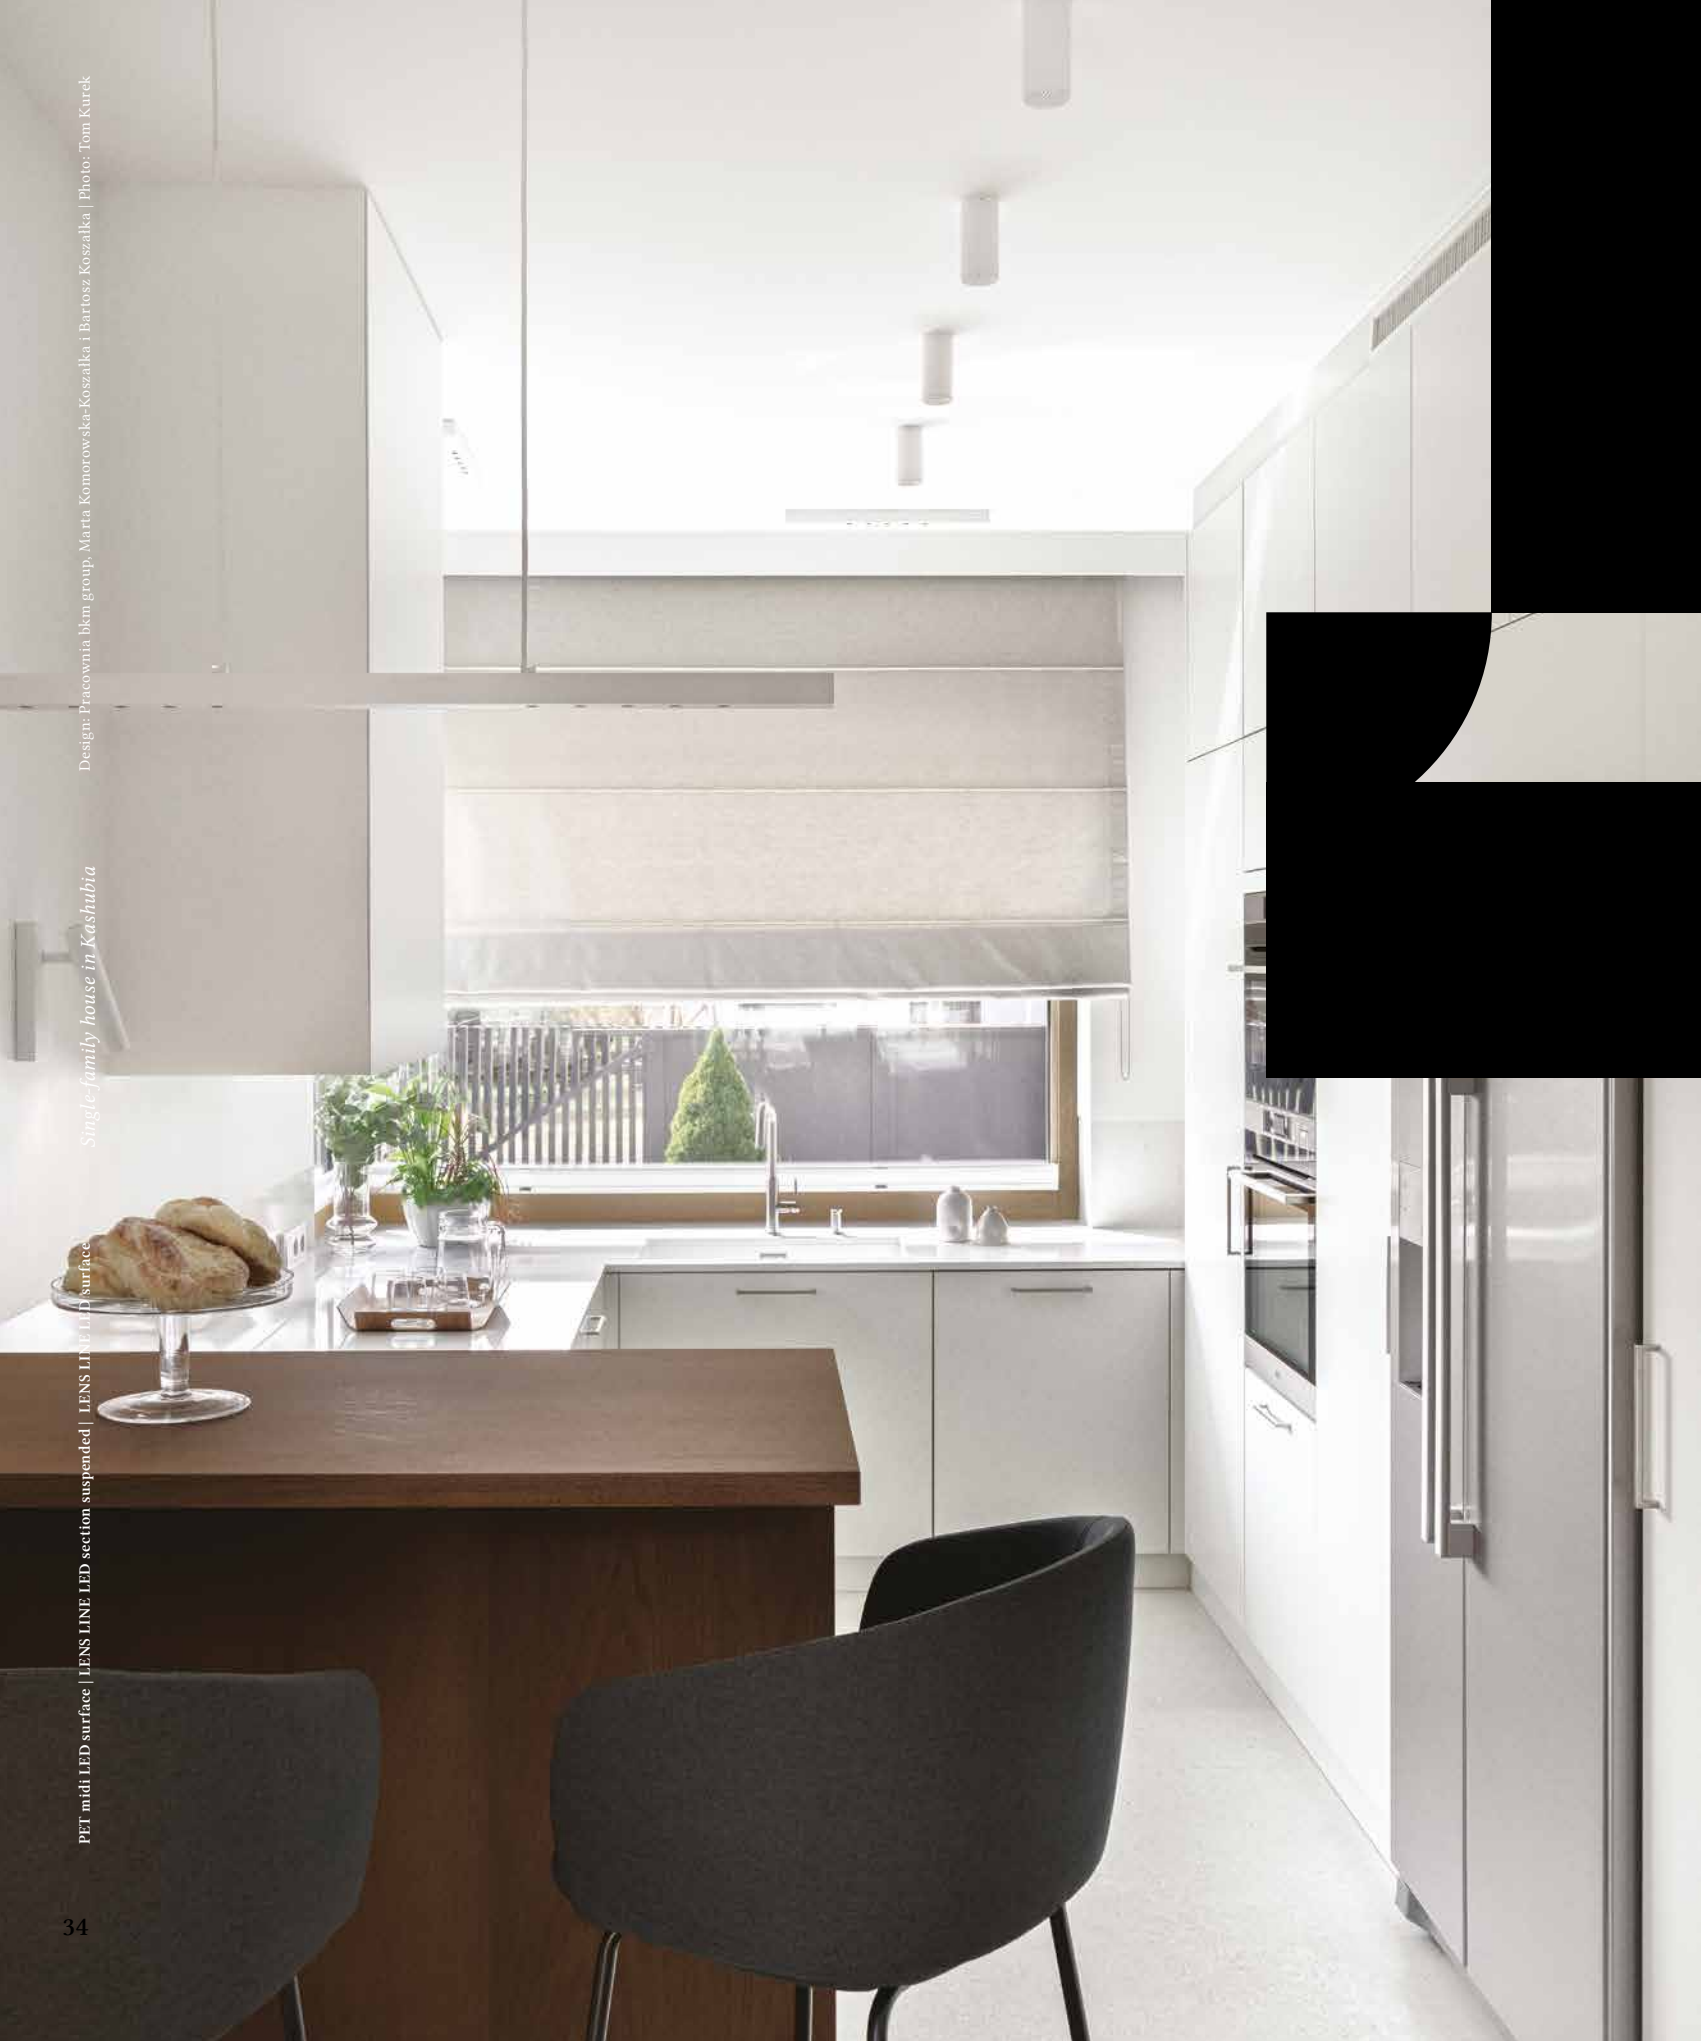

Design: Pracownia bkm group, Marta Komorowska-Koszalka + Bartosz Koszalka | Photo: Tom Kurek

Single-family house in Kąshubia

PET midi LED surface | LENS LINE LED section suspended | LENS LI v. 1.1 surface