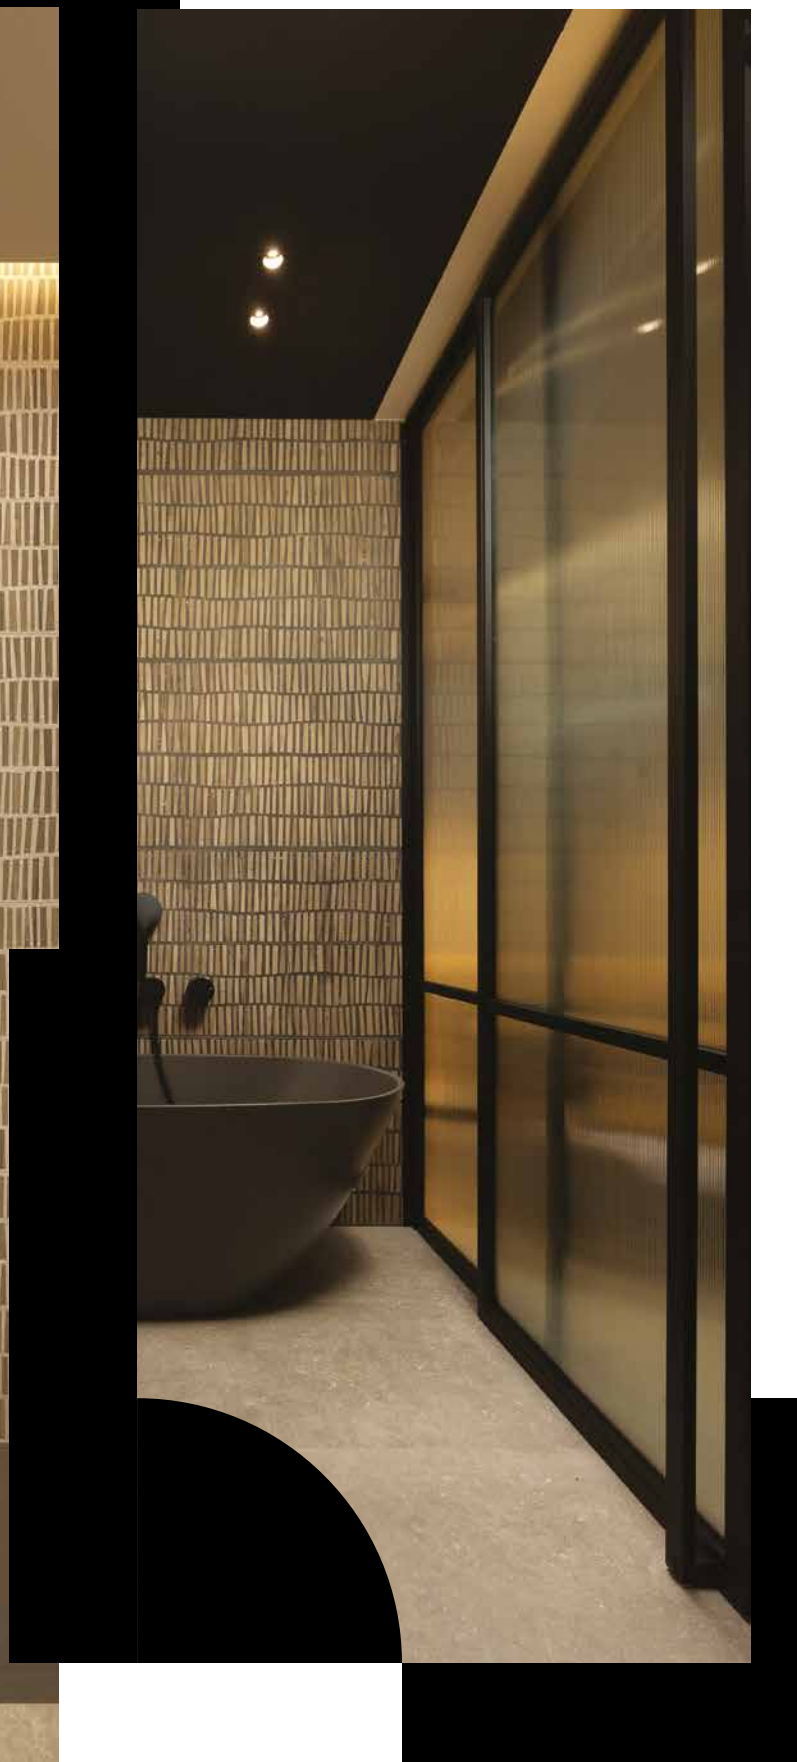

FLYING BALL is a fixture that merges unique aesthetics with excellent technical parameters. Its lamp shades, crafted from threelayered frosted glass, ensure comfortable lighting and shield the eyes from unpleasant glare. Meanwhile, efficient light sources guarantee ample illumination on tabletops, ceilings and walls throughout the entire room. Moreover, a single fixture can effectively light up spaces spanning even several square meters.

Thin Tube

THIN TUBE LED twist

LUMINARE FINISHES

- WHITE ○
- BLACK ●
- GREY ●
- TERRACOTTA ●
- TAUPE ●
- GOLD ●

Hygge Hotel, Opole

HOLLOW mini LED hermetic recessed

HOLLOW move LED
8 lens | 6

HOLLOW LED
8 | 6 | 8 lens

Hollow hermetic

**Lots of possibilities in
a small, simple form**

This is the new edition of the HOLLOW luminaire family! The changed design and optics provide even greater visual comfort. Tilting versions will highlight important places in the room, and models with a lens require only 6cm of space for installation. Hermetic variants are perfect for bathrooms, and the GU10 model fits well in places where traditional light sources are needed.