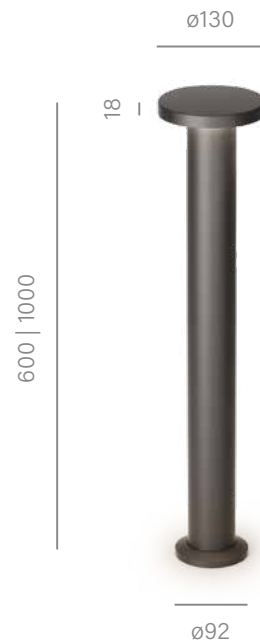

Create unique ambiance with light

MAXI POINT will dispell darkness on surprisingly large space. It is thanks to great optics and well optimised power - just enough for you to find your ways safely, whitout turning the night into a day.

MAXI POINT LED upright

NEW PRODUCT