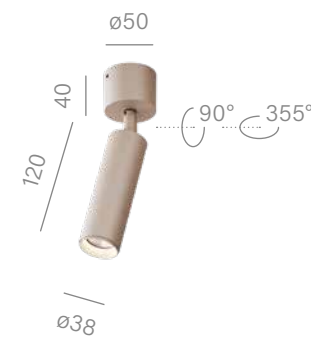

PET mini
spot