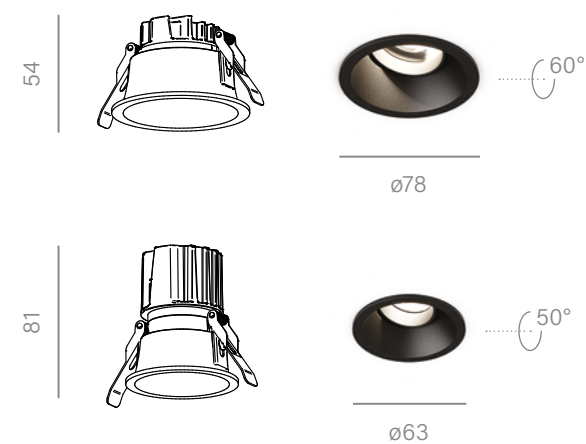

LUMINARE FINISHES

- WHITE ○
- BLACK ●
- GREY ●
- TERRACOTTA ●
- TAUPE ●
- GOLD ●

THIN TUBE twist LED hermetic wall

Learn an effective way to illuminate a mirror

Some cosmetic procedures, such as shaving or makeup, require true precision. So it is worth taking care of the appropriate lighting. This task will be perfectly handled by the THIN TUBE collection, which is known for its sleek, slender form with a diameter of only 4cm! Efficient wall lamp will effectively illuminate a mirror with a width of 30cm to even 150cm, and the updated optics will even better illuminate the face, allowing you to see every detail.

Thin Tube

THIN TUBE LED twist

LUMINARE FINISHES

- WHITE ○
- BLACK ●
- GREY ●
- TERRACOTTA ●
- TAUPE ●
- GOLD ●

Hygge Hotel, Opole

HOLLOW mini LED hermetic recessed

HOLLOW move LED
8 lens | 6

HOLLOW LED
8 | 6 | 8 lens

Hollow hermetic

**Lots of possibilities in
a small, simple form**

This is the new edition of the HOLLOW luminaire family! The changed design and optics provide even greater visual comfort. Tilting versions will highlight important places in the room, and models with a lens require only 6cm of space for installation. Hermetic variants are perfect for bathrooms, and the GU10 model fits well in places where traditional light sources are needed.