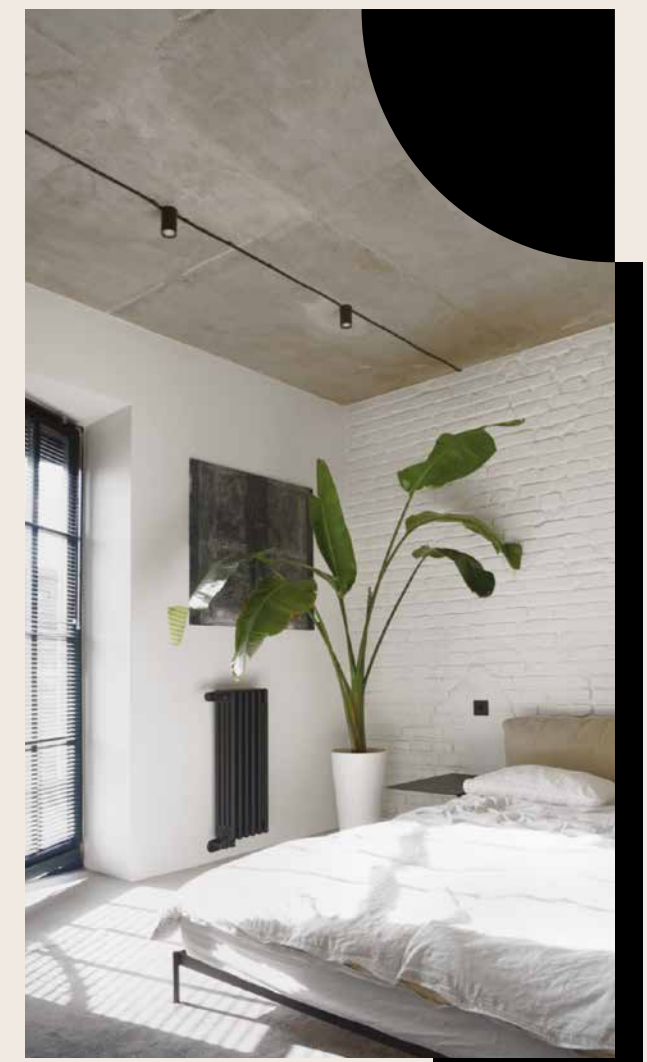

Pet

Pet GU10 surface custom project

Private apartment, Kraków

Design: EFEM STUDIO | Photo: Filip Mienkna