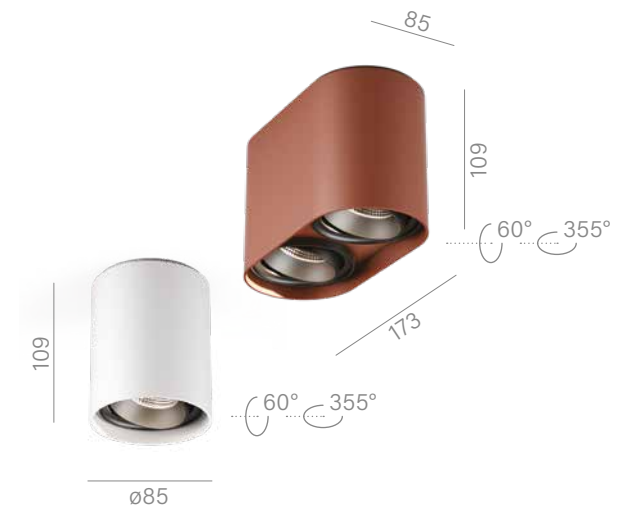

VYRO round move LED
x1 | x2