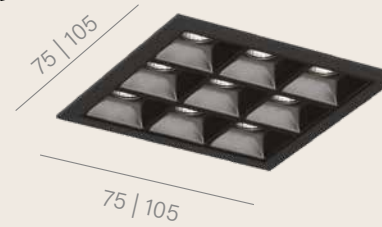

Rafter trim

NEW PRODUCT

RAFTER points SQ trim