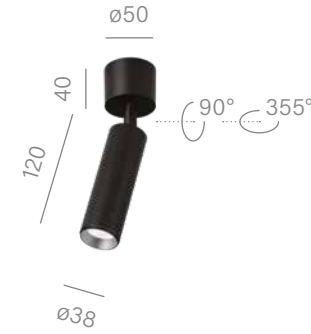

PET mini
spot