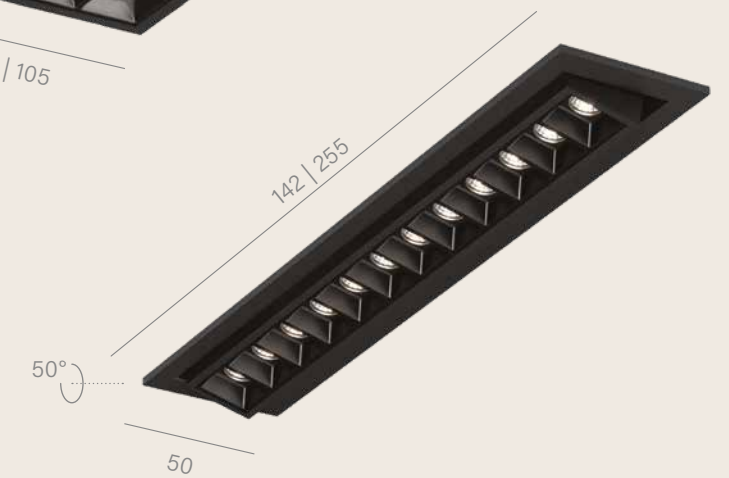

Rafter trim

NEW PRODUCT

RAFTER mini move trim

NEW PRODUCT