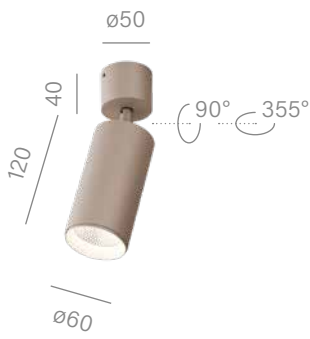

PET midi
track | spot

Subtle interior decoration

Pet

The PET LED collection was designed to combine performance with elegance. It has excellent technical parameters both in terms of efficiency and visual comfort. With variety of optics and available powers can suit both residential and professional users. The ability to change the colour of the outer body and the ring is an invitation to play with the finish.

Some interiors require a special atmosphere. A quiet restaurant, a cozy cafe or a home living room are spaces where light plays a special role – soothing the senses, promoting a sense of relaxation and tranquility.

RING FINISHES	LUMINARE FINISHES
WHITE ○	WHITE ○
BLACK ●	BLACK ●
GREY ●	GREY ●
TERRACOTTA ●	TERRACOTTA ●
TAUPE ●	TAUPE ●
GOLD ●	GOLD ●