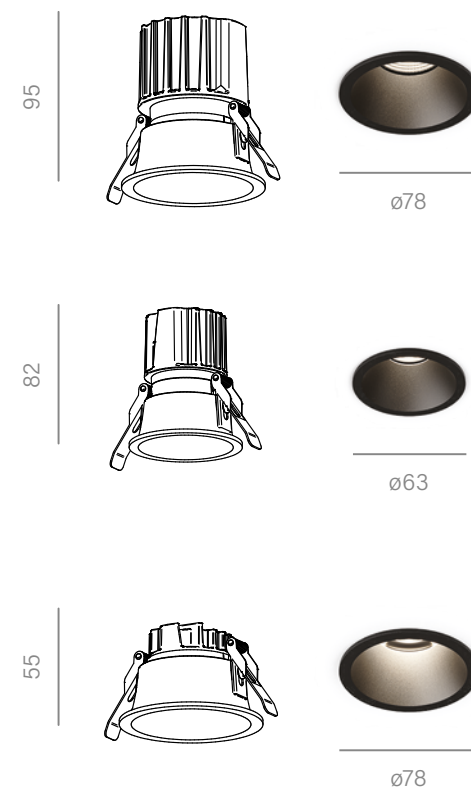

LUMINARE FINISHES

- WHITE ○
- BLACK ●
- GREY ●
- TERRACOTTA ●
- TAUPE ●
- GOLD ●

THIN TUBE twist LED hermetic wall

Learn an effective way to illuminate a mirror

Some cosmetic procedures, such as shaving or makeup, require true precision. So it is worth taking care of the appropriate lighting. This task will be perfectly handled by the THIN TUBE collection, which is known for its sleek, slender form with a diameter of only 4cm! Efficient wall lamp will effectively illuminate a mirror with a width of 30cm to even 150cm, and the updated optics will even better illuminate the face, allowing you to see every detail.

Thin Tube

THIN TUBE LED twist

LUMINARE FINISHES

- WHITE ○
- BLACK ●
- GREY ●
- TERRACOTTA ●
- TAUPE ●
- GOLD ●

Hygge Hotel, Opole

HOLLOW mini LED hermetic recessed

HOLLOW move LED
8 lens | 6

HOLLOW LED
8 | 6 | 8 lens

Hollow hermetic

**Lots of possibilities in
a small, simple form**

This is the new edition of the HOLLOW luminaire family! The changed design and optics provide even greater visual comfort. Tilting versions will highlight important places in the room, and models with a lens require only 6cm of space for installation. Hermetic variants are perfect for bathrooms, and the GU10 model fits well in places where traditional light sources are needed.