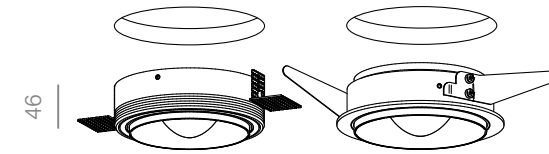

NEW PRODUCT

Qrled next

QRLED next

LUMINARE FINISHES

- WHITE ○
- BLACK ●
- GREY ●
- TERRACOTTA ●
- TAUPE ●
- GOLD ●
- MIX ●

QRLED next
 spot | G/K | recessed
 suspended flattrack | flattrack

QRLED next recessed has less than 5cm of height so it fits event to extremally tight suspended ceilings!