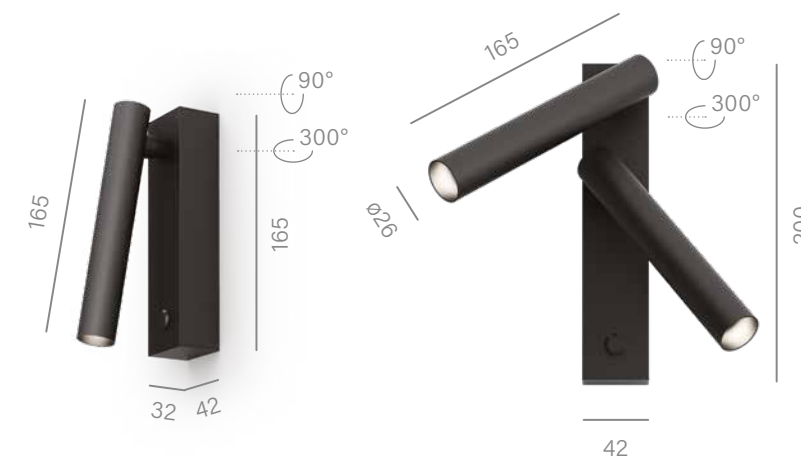

PET micro R LED switch | x2 switch

Pet micro

LUMINARE FINISHES

- WHITE ○
- BLACK ●
- GREY ●
- TERRACOTTA ●
- TAUPE ●
- GOLD ●