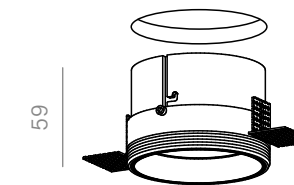

Putt

Only a few centimeters of height in the suspended ceiling? With its small height PUTT is the right solution.

RING FINISHES

- WHITE ○
- BLACK ●
- GREY ●
- TERRACOTTA ●
- TAUPE ●
- GOLD ●

LUMINARE FINISHES

- WHITE ○
- BLACK ●
- GREY ●
- TERRACOTTA ●
- TAUPE ●
- GOLD ●