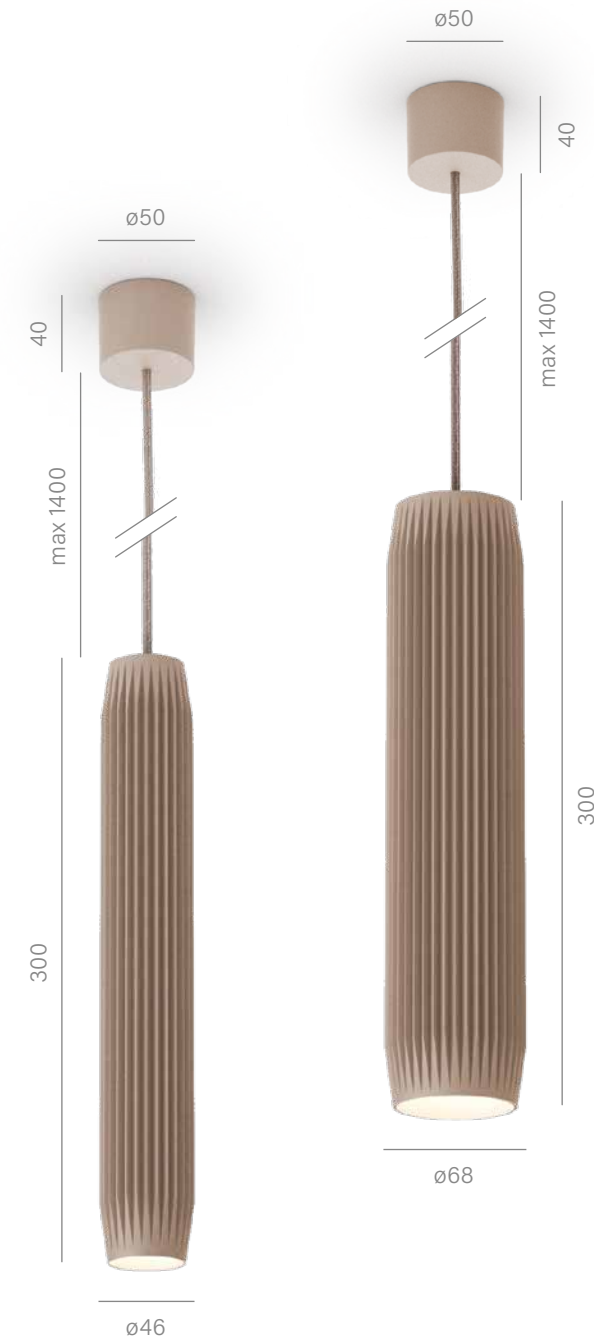

TRIBA LED
mini | midi

NEW PRODUCT

Triba

Harmonious blend of outstanding performance and decorative form

The TRIBA collection harmonizes modern technology with decorative design. With hybrid optics and high shielding angle, the fixture ensures visual comfort while boasting exceptional efficiency without compromising light quality. Offering a wide range of power options, two diameters, various lengths and mounting versions to choose from, TRIBA can be easily tailored to individual needs in both private and public spaces.

RING FINISHES

- WHITE ○
- BLACK ●
- GREY ●
- TERRACOTTA ●
- TAUPE ●
- GOLD ●

LUMINARE FINISHES

- WHITE ○
- BLACK ●
- GREY ●
- TERRACOTTA ●
- TAUPE ●
- GOLD ●