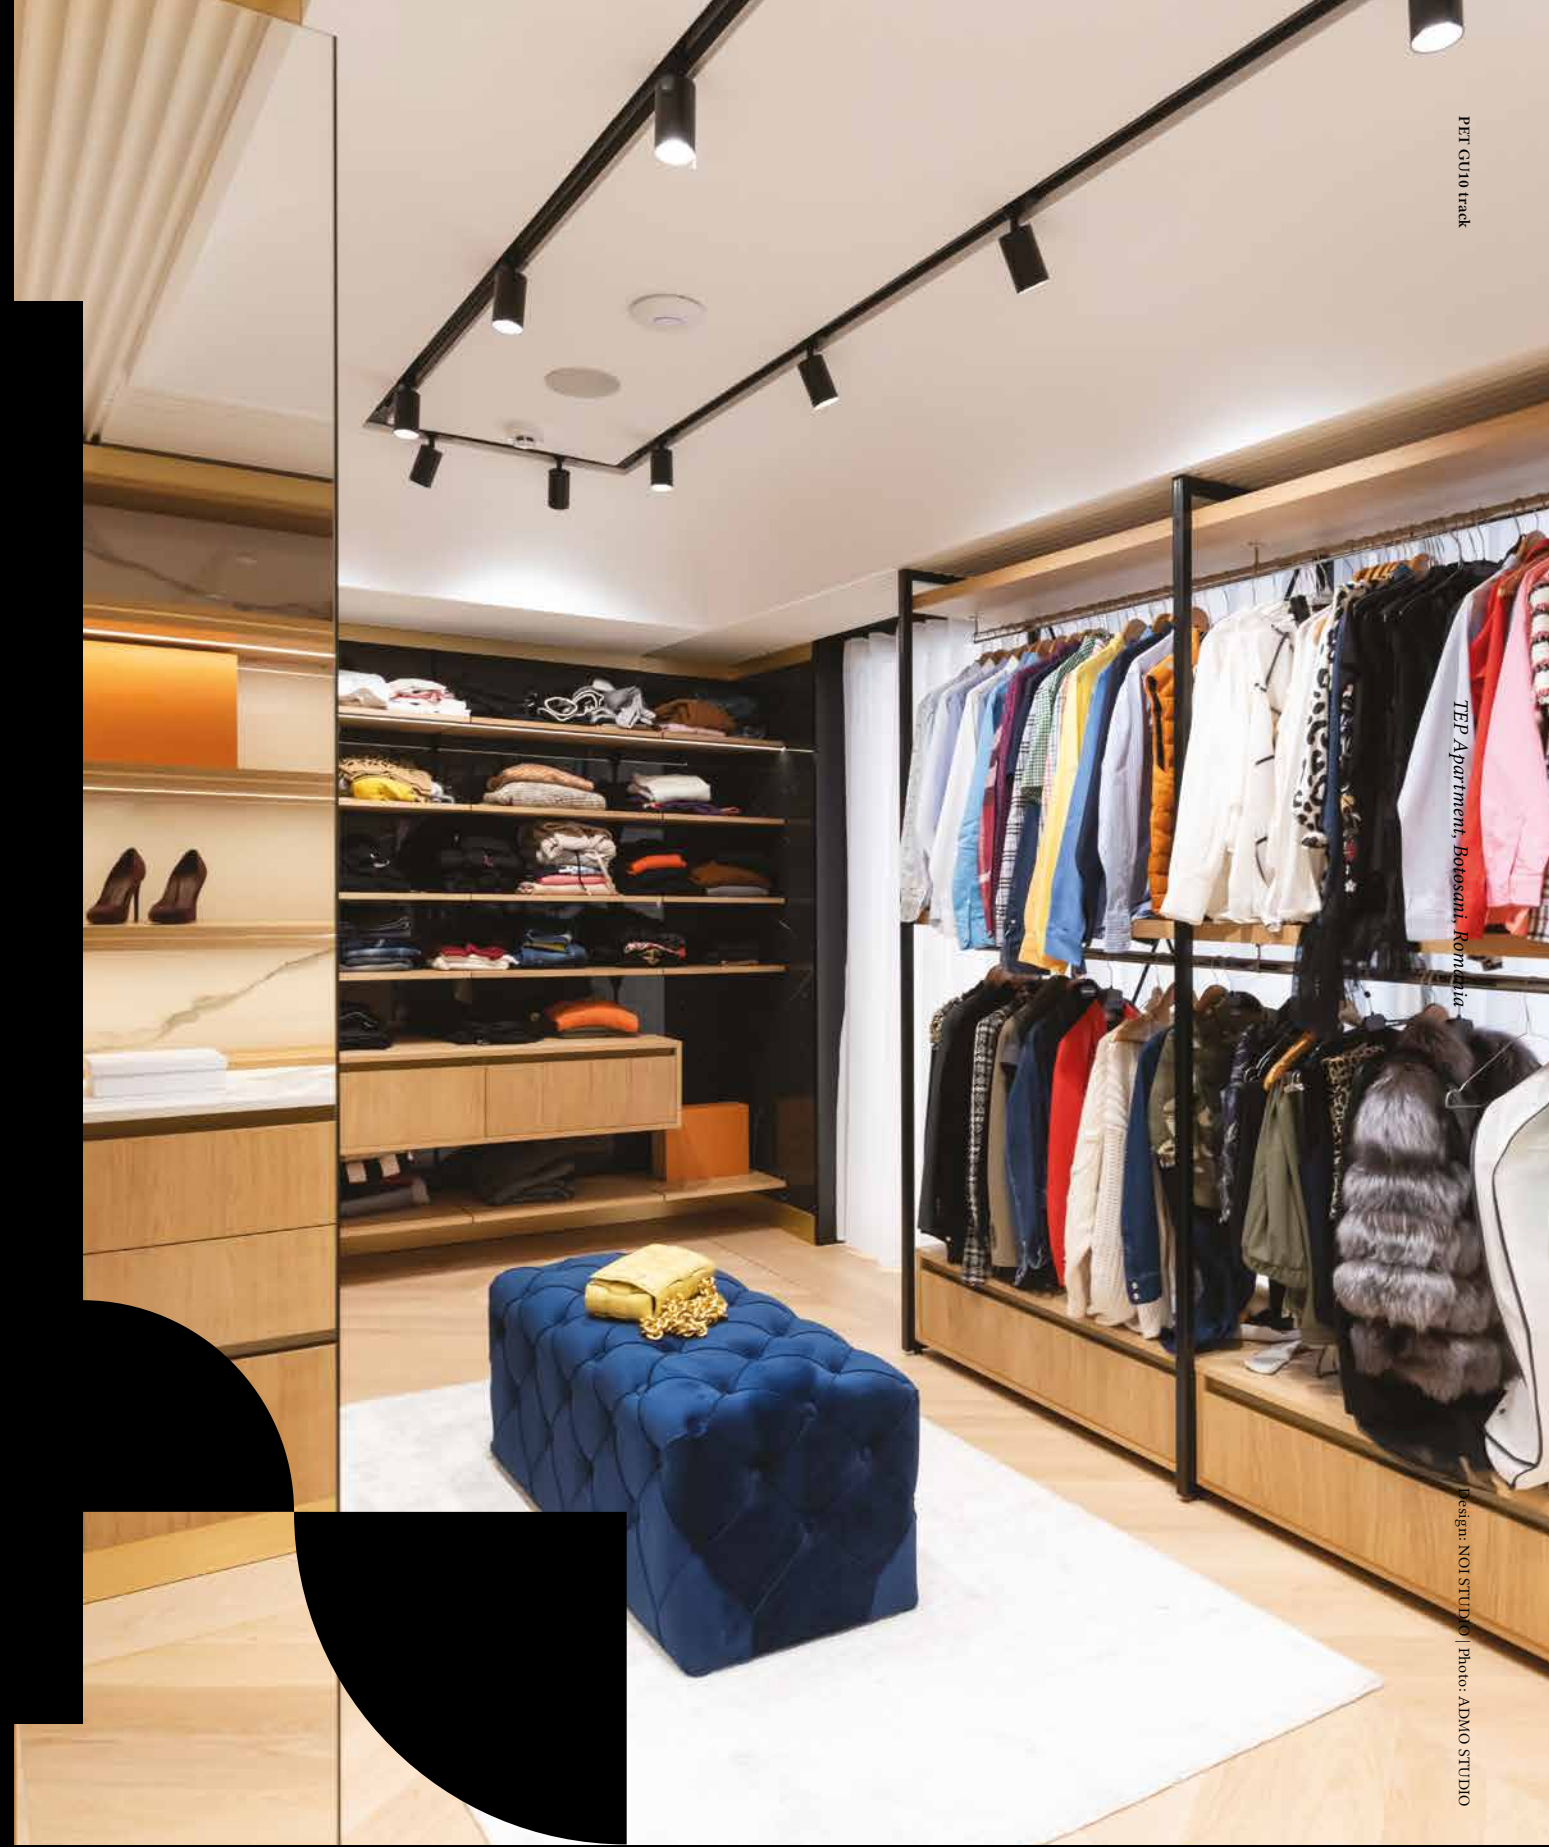

PET GU10 track

TEP Apartment, Botswana, Komizila

Design: NOI STUDIO | Photo: ADMO STUDIO