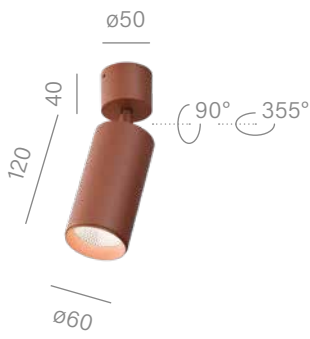

PET midi
track | spot

Subtle interior decoration

Pet

The PET LED collection was designed to combine performance with elegance. It has excellent technical parameters both in terms of efficiency and visual comfort. With variety of optics and available powers can suit both residential and professional users. The ability to change the colour of the outer body and the ring is an invitation to play with the finish.

Some interiors require a special atmosphere. A quiet restaurant, a cozy cafe or a home living room are spaces where light plays a special role – soothing the senses, promoting a sense of relaxation and tranquility.

RING FINISHES	LUMINARE FINISHES
WHITE ○	WHITE ○
BLACK ●	BLACK ●
GREY ●	GREY ●
TERRACOTTA ●	TERRACOTTA ●
TAUPE ●	TAUPE ●
GOLD ●	GOLD ●