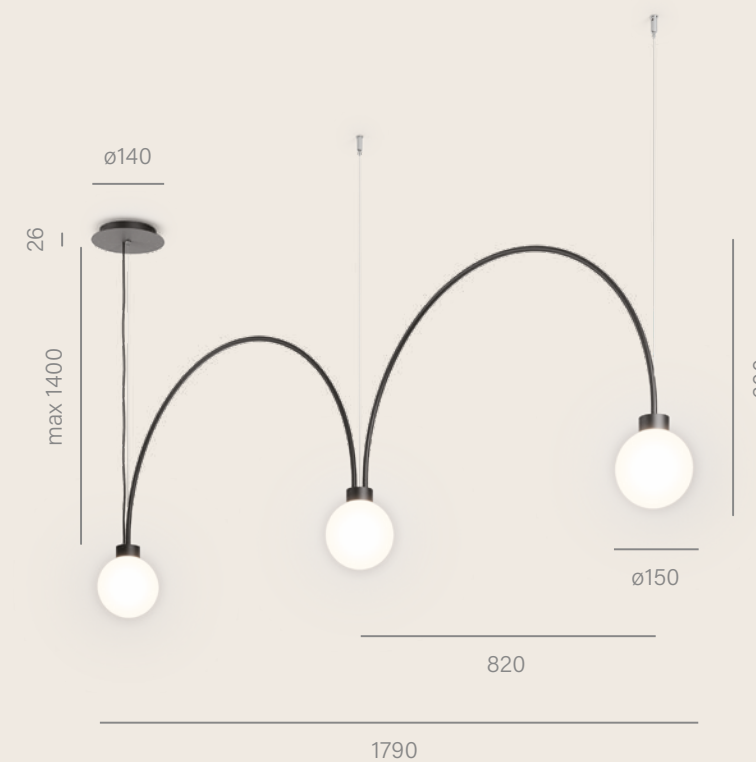

Flying Ball arc

FLYING BALL WP LED
arc

Successful fusion of style and performance

FLYING BALL is a fixture that merges unique aesthetics with excellent technical parameters. Its lamp shades, crafted from threelayered frosted glass, ensure comfortable lighting and shield the eyes from unpleasant glare. Meanwhile, efficient light sources guarantee ample illumination on tabletops, ceilings and walls throughout the entire room. Moreover, a single fixture can effectively light up spaces spanning even several square meters.

LUMINARE FINISHES

- WHITE ○
- BLACK ●
- GREY ●
- TERRACOTTA ●
- TAUPE ●
- GOLD ●