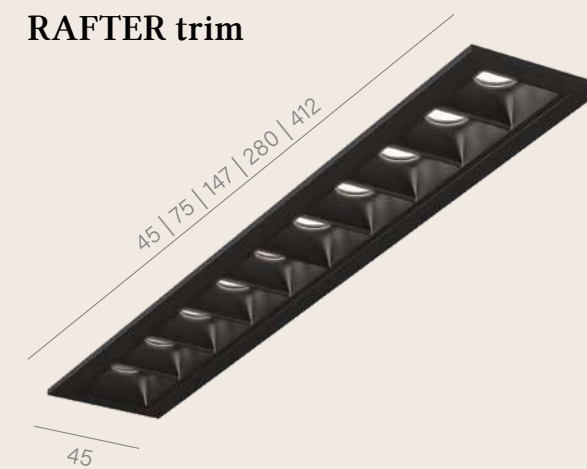

Rafter trim

NEW PRODUCT

RAFTER points SQ trim

RAFTER mini move trim

NEW PRODUCT

RAFTER trim

OPTICS FINISHES

- WHITE ○
- BLACK ●