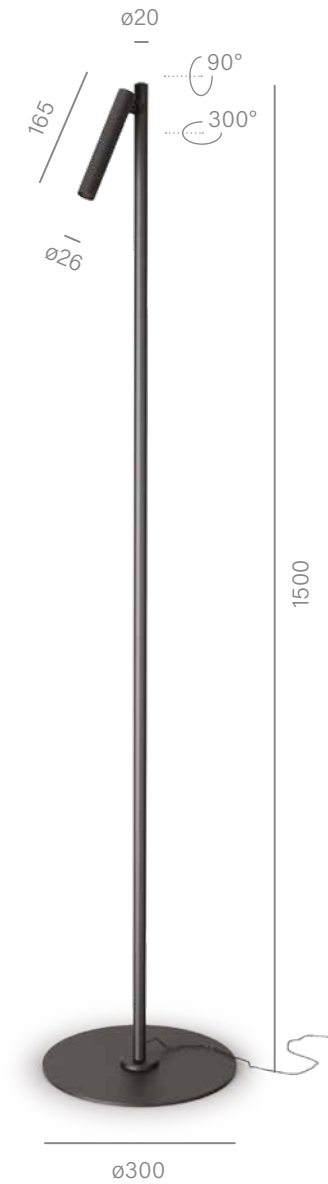

PET micro LED upright

NEW PRODUCT

Lighting that cares for your eyes during evening readings

The popular PET collection has seen numerous iterations. This time, available as a stylish floor lighting, it comes to the aid wherever efficient lighting is needed for an evening relaxation with a favorite book. PET micro works wonderfully, for instance, in a living room, effectively illuminating the pages of a book or as stylish supplementary lighting in hotel lobbies or office receptions. Its slim, minimalistic form, typical for this family, serves as a subtle design accent, certainly adding to its style.

Pet micro upright

LUMINARE FINISHES

- WHITE ○
- BLACK ●
- GREY ●
- TERRACOTTA ●
- TAUPE ●
- GOLD ●