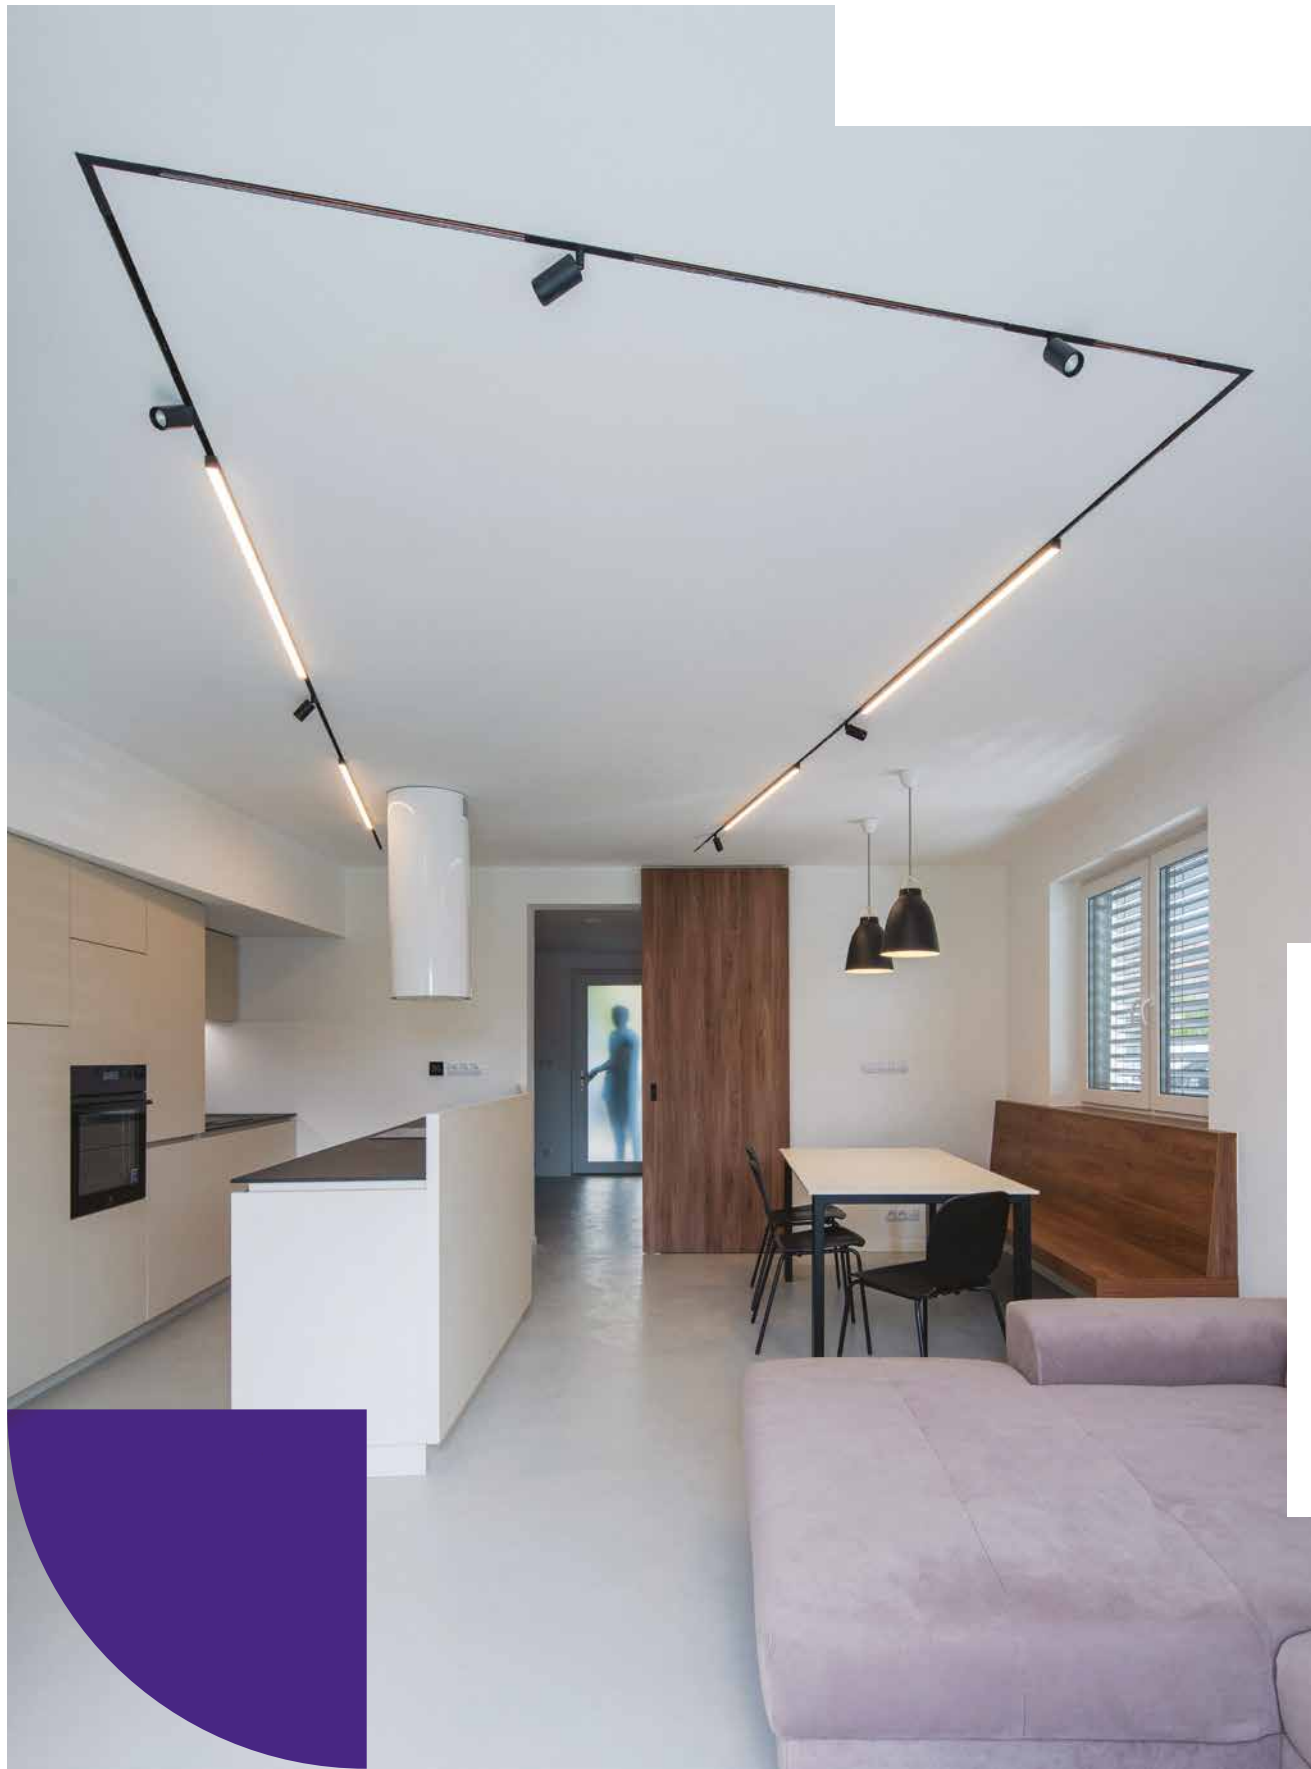

Multitrack

Flexibility in a simple form

The MULTITRACK system is available in surface-mounted, suspended and recessed versions, as well as in two depths.

Available accessories and connectors allow you to create complex systems, even with adirect transition from the ceiling to the wall.

There is a safe voltage of 48V inside the track, so the MULTITRACK system can also be used in places within easy reach.

The MULTITRACK system requires a separate power supply. It can be installed in a suspended ceiling or in built-in furniture. Another solution is to use the power supply in a surface-mounted box mounted on the ceiling and constituting an extension of the track. There is also a power supply plugged directly into the track (exactly the same as the luminaires), as well as a power supply mounted on a DIN track in the distribution box. There are plenty of possibilities. Each of them requires slightly different electrical installation.

MULTITRACK