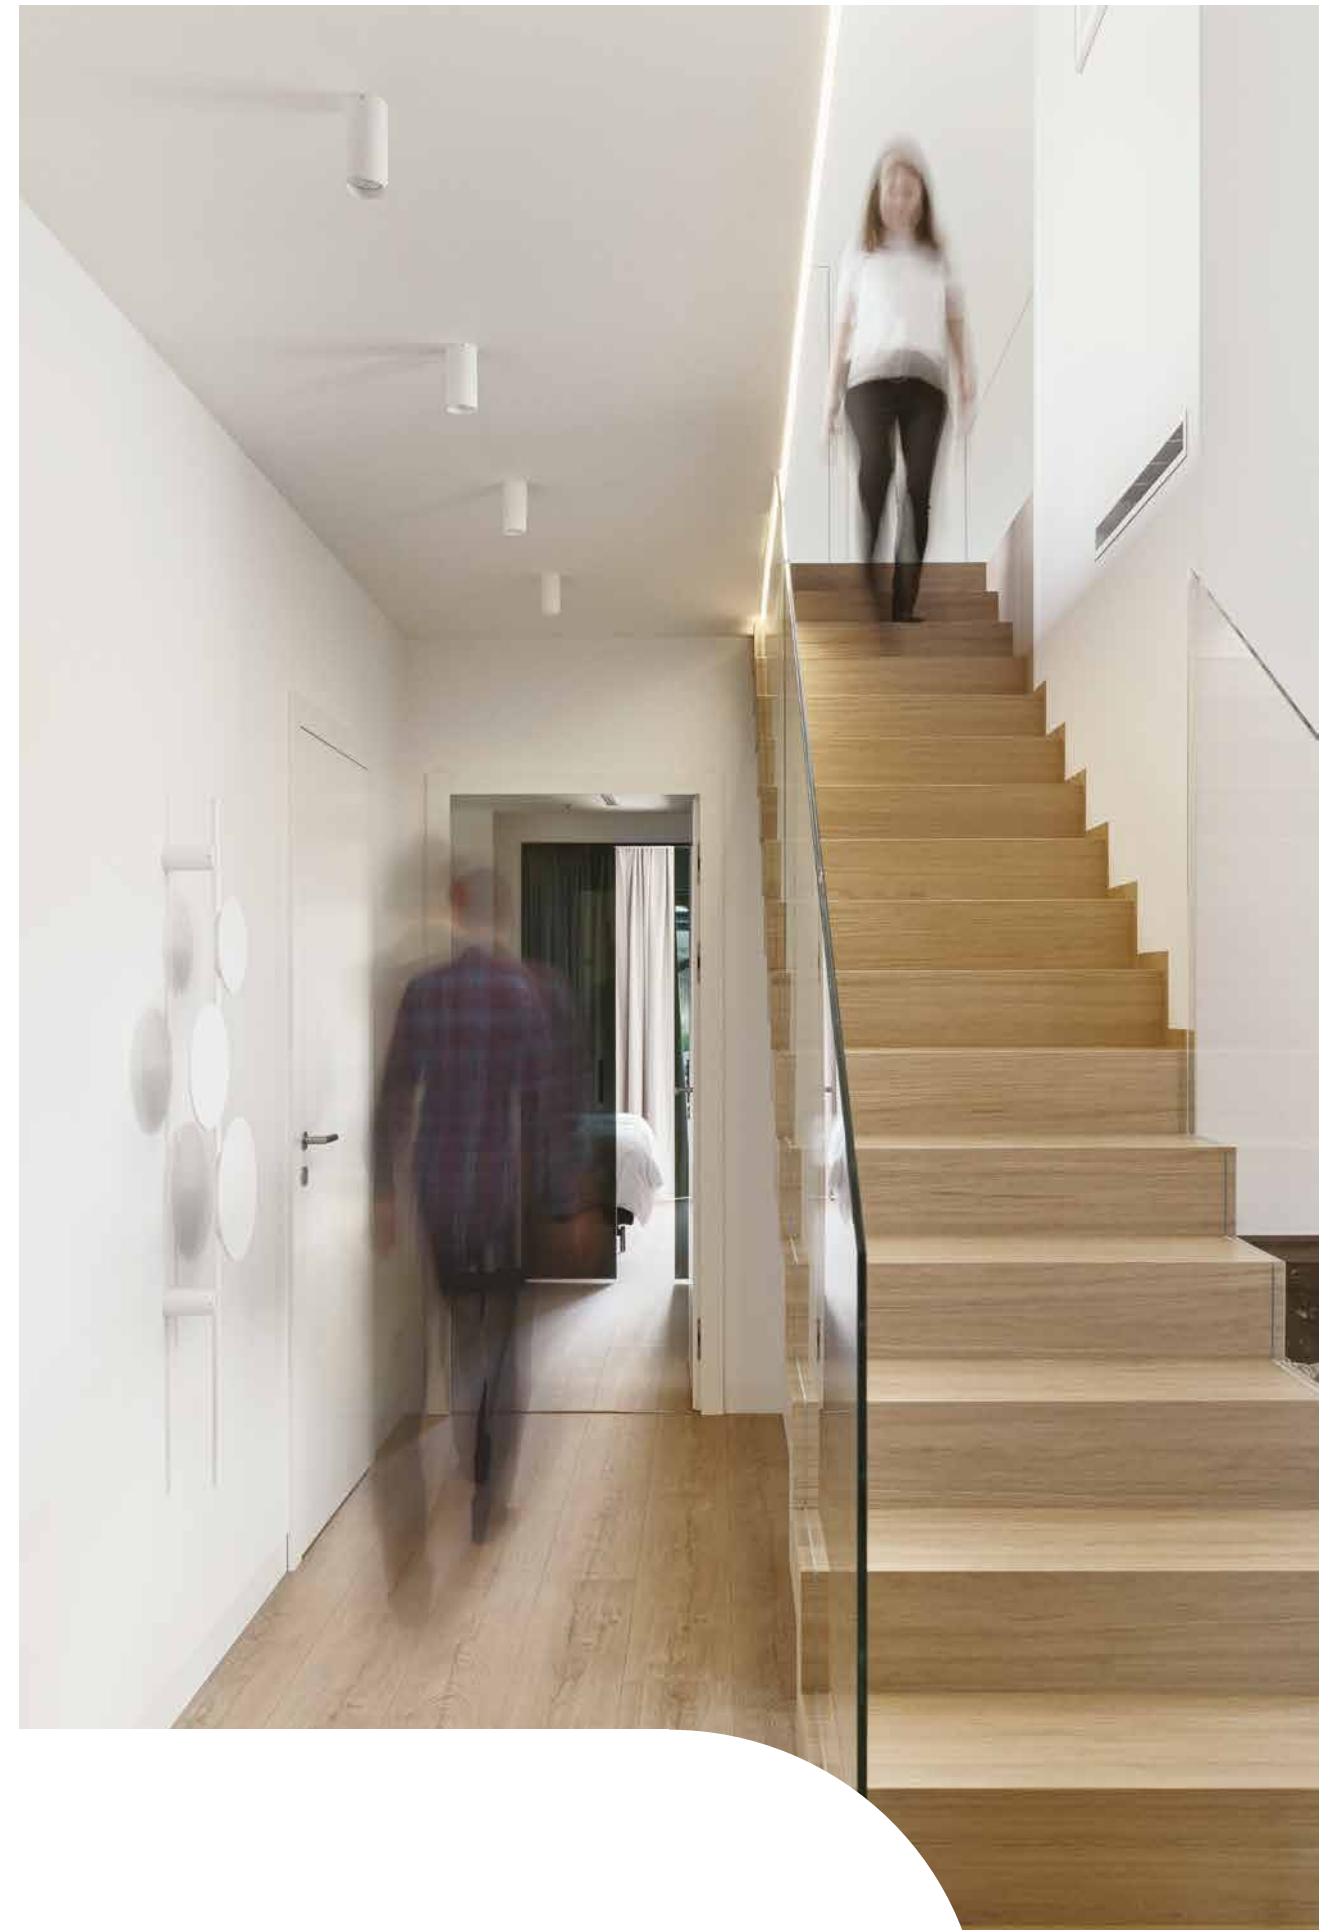

PET midri LED surface

Private house in Kashubia

Design: Pracownia bkn group, Marta Komorowska-Kozalika i Bartosz Kozalika | Photo: Tom Kurek