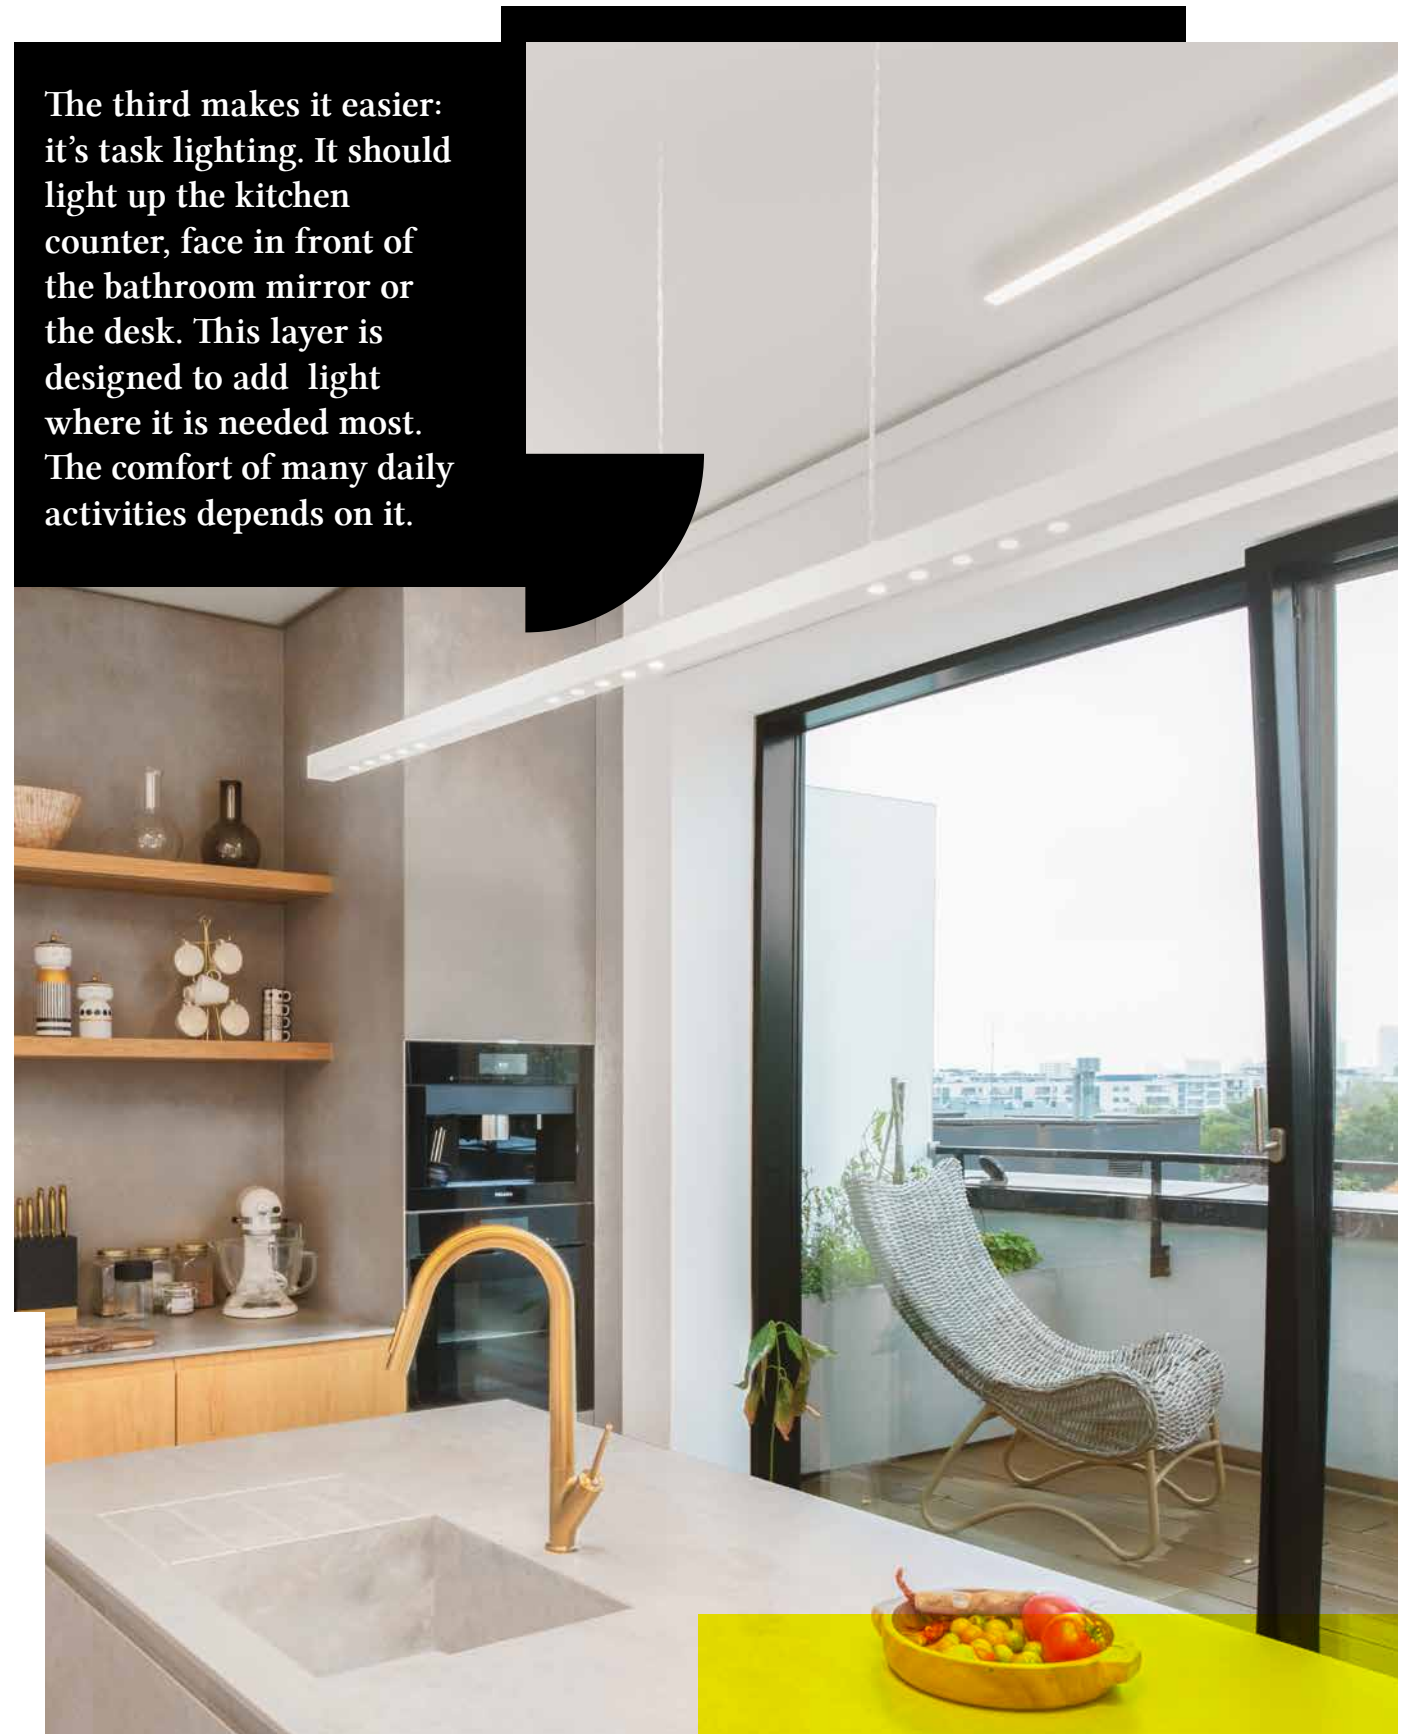

KLIVA E27 surface

The third makes it easier: it's task lighting. It should light up the kitchen counter, face in front of the bathroom mirror or the desk. This layer is designed to add light where it is needed most. The comfort of many daily activities depends on it.