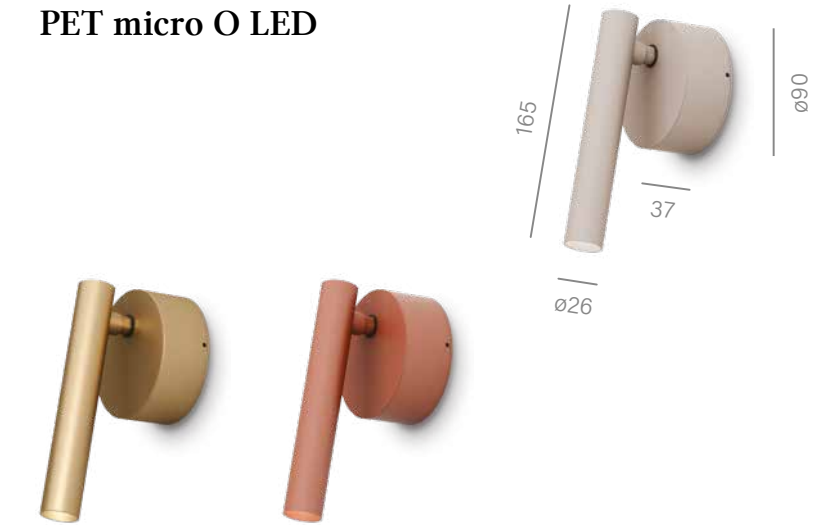

PET micro O LED