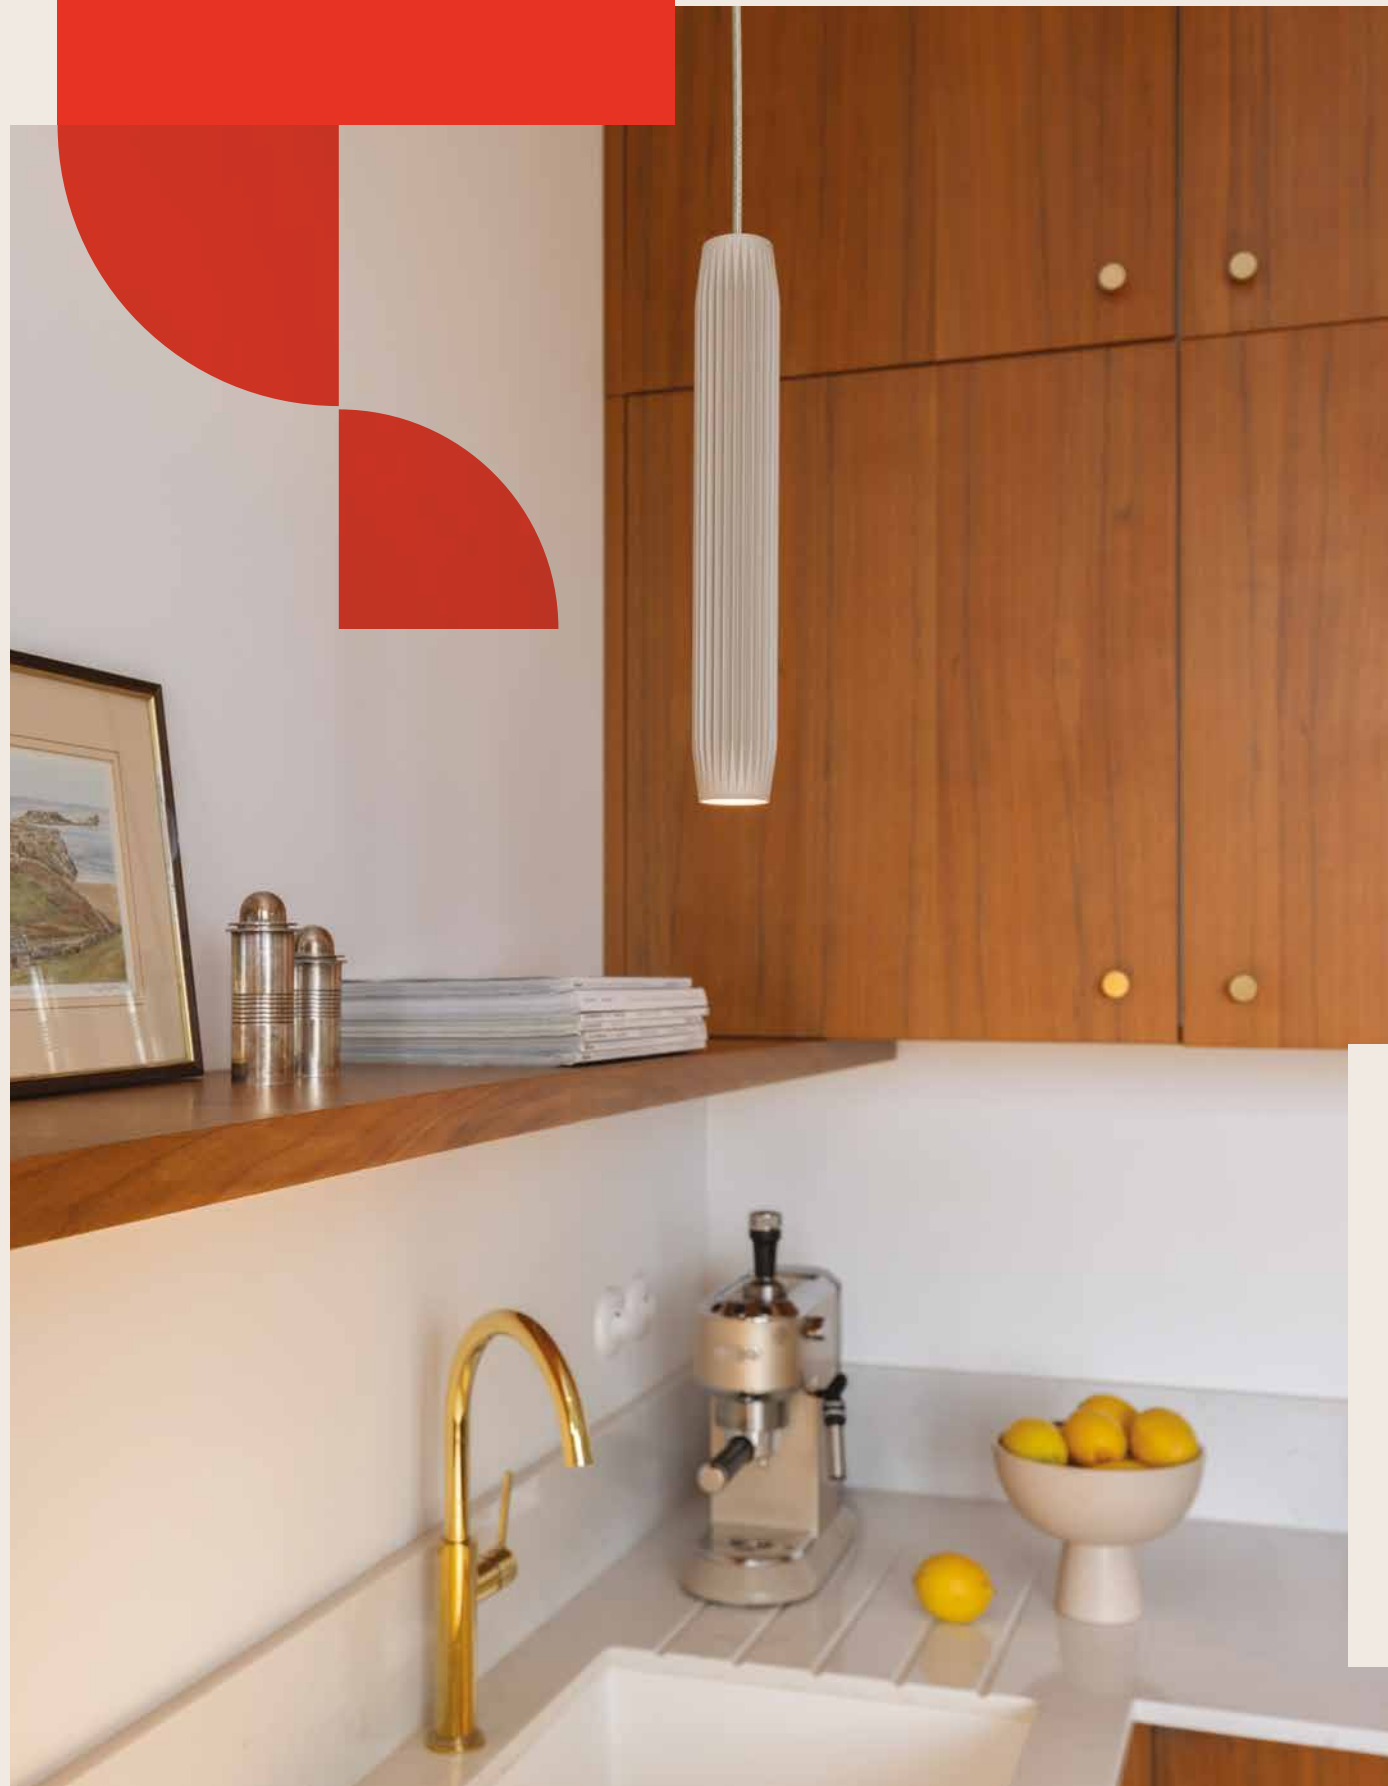

TRIBA midi 30 LED suspended