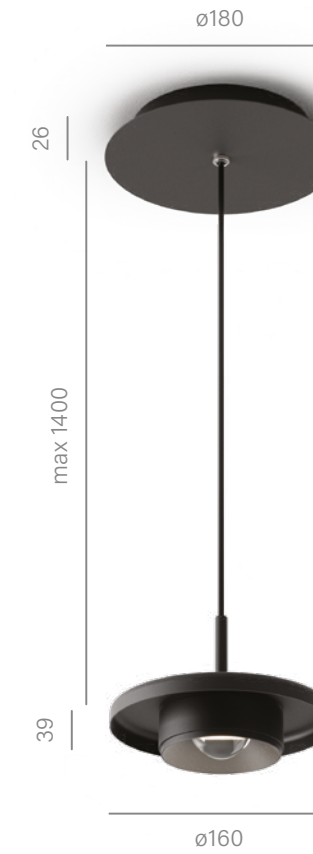

NEW PRODUCT

Qrled next

QRLED next

LUMINARE FINISHES

- WHITE ○
- BLACK ●
- GREY ●
- TERRACOTTA ●
- TAUPE ●
- GOLD ●
- MIX ●

QRLED next
 spot | G/K | recessed
 suspended flattrack | flattrack

QRLED next recessed has less than 5cm of height so it fits event to extremally tight suspended ceilings!