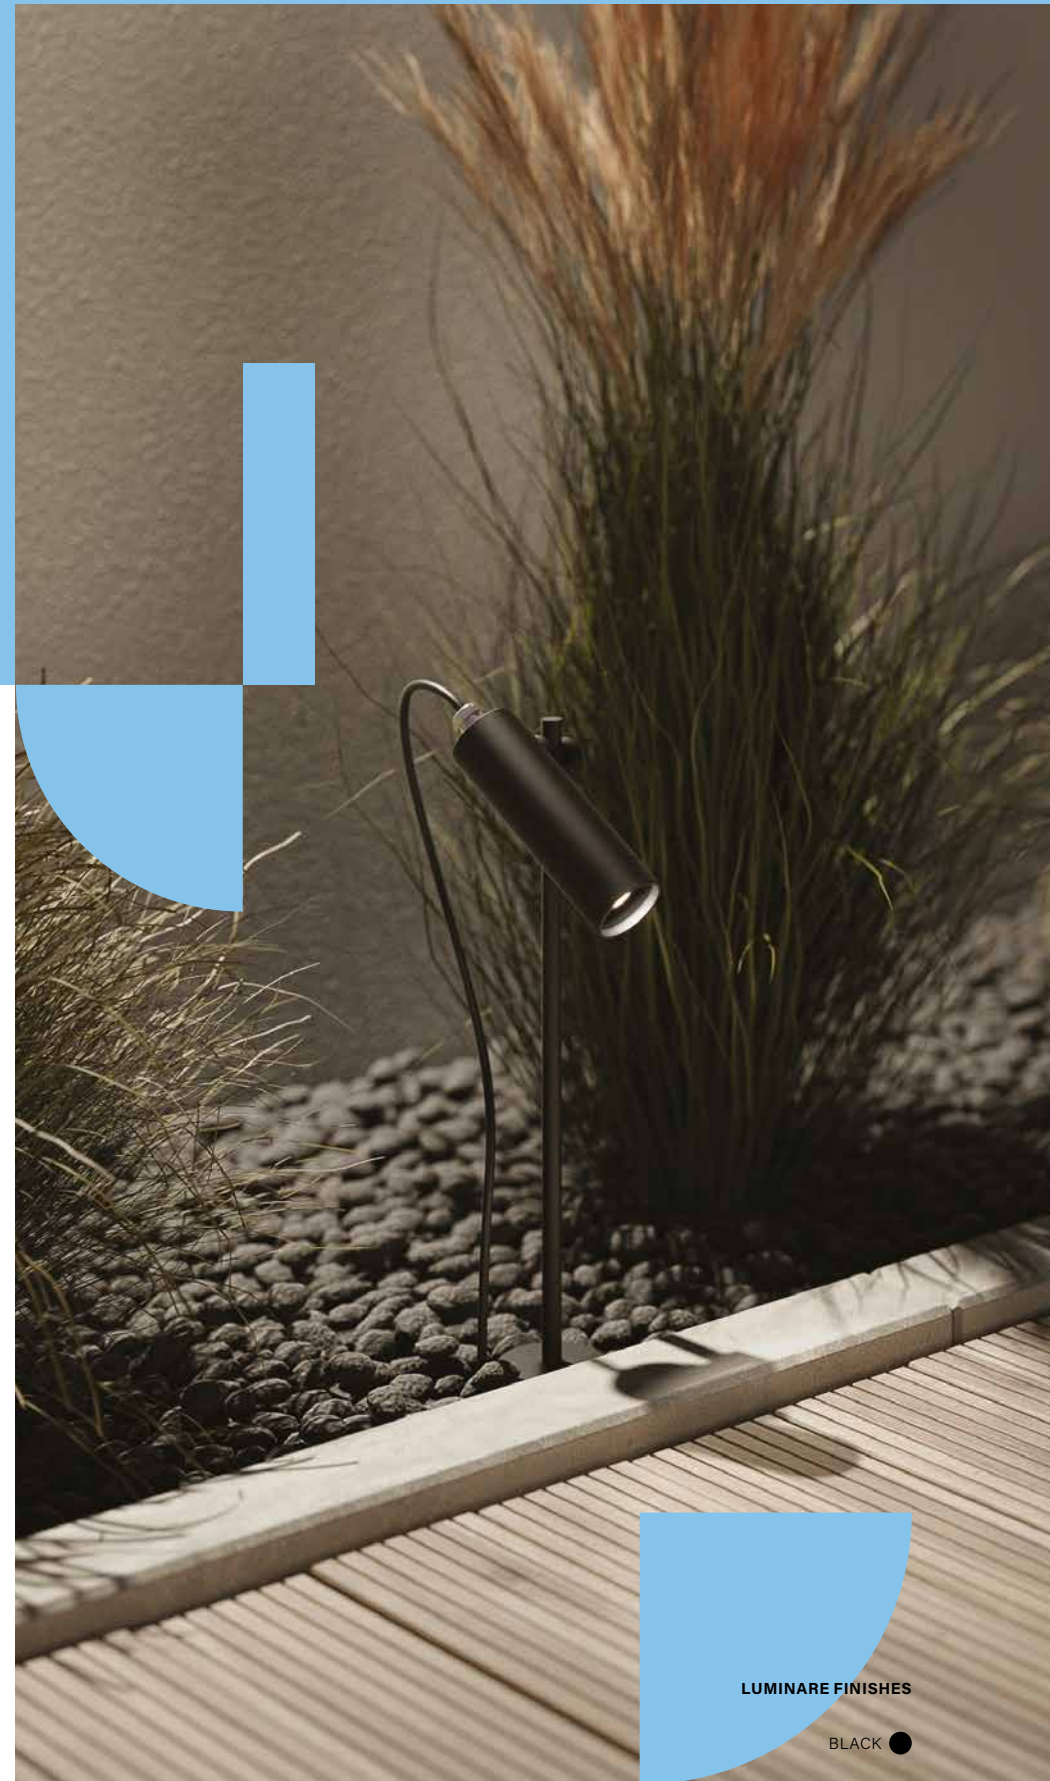

LUMINARE FINISHES

BLACK ●