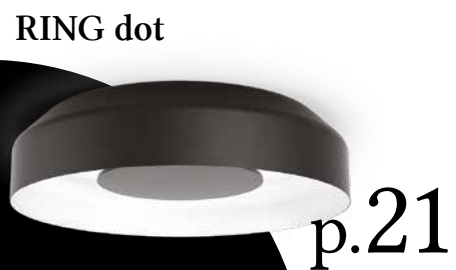

LENS LINE LED section suspended | RAFTER LED surface

Private apartment, Warszawa

Design: TK Architekci

Featured products

RAFTER trim
p.15

MODERN GLASS
p.45

TRIBA
p.39

QRLED
p.57