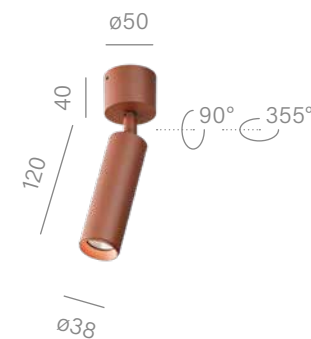

PET midi
track | spot

Subtle interior decoration

Pet

The PET LED collection was designed to combine performance with elegance. It has excellent technical parameters both in terms of efficiency and visual comfort. With variety of optics and available powers can suit both residential and professional users. The ability to change the colour of the outer body and the ring is an invitation to play with the finish.

Some interiors require a special atmosphere. A quiet restaurant, a cozy cafe or a home living room are spaces where light plays a special role – soothing the senses, promoting a sense of relaxation and tranquility.

RING FINISHES	LUMINARE FINISHES
WHITE ○	WHITE ○
BLACK ●	BLACK ●
GREY ●	GREY ●
TERRACOTTA ●	TERRACOTTA ●
TAUPE ●	TAUPE ●
GOLD ●	GOLD ●