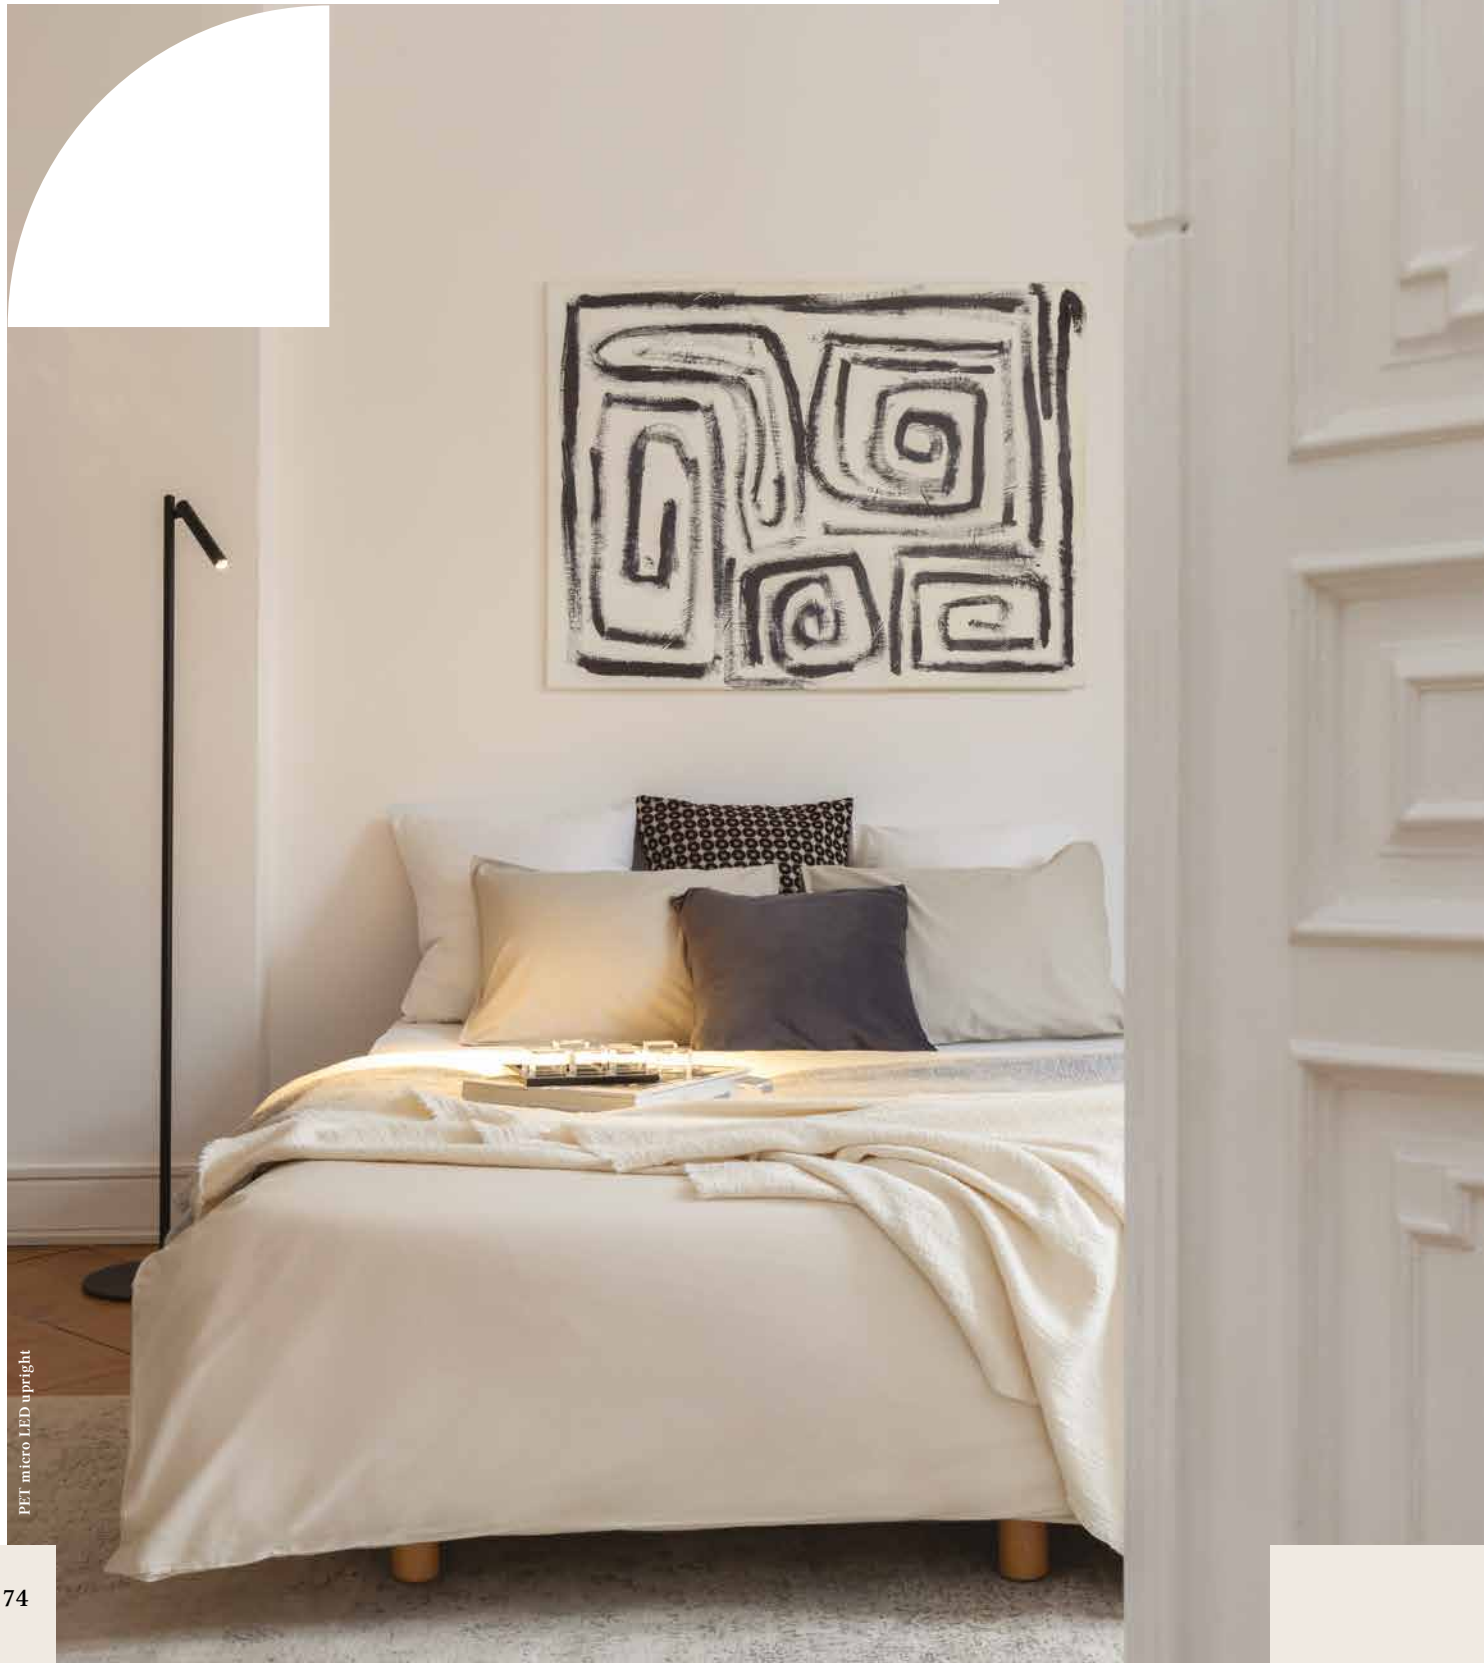

PET micro LED upright