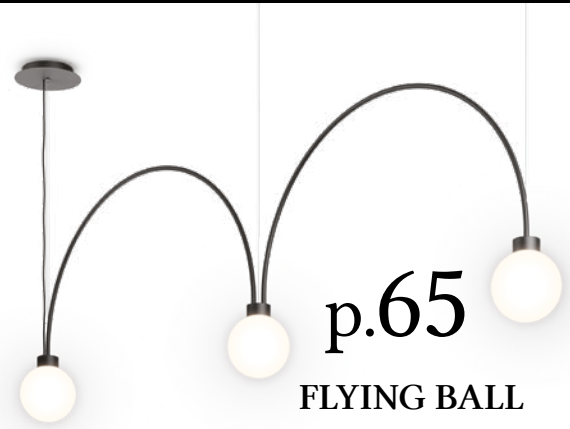

LENS LINE LED section suspended | RAFTER LED surface

Private apartment, Warszawa

Design: TK Architekci

Featured products

RAFTER trim
p.15

MODERN GLASS
p.45

TRIBA
p.39

QRLED
p.57