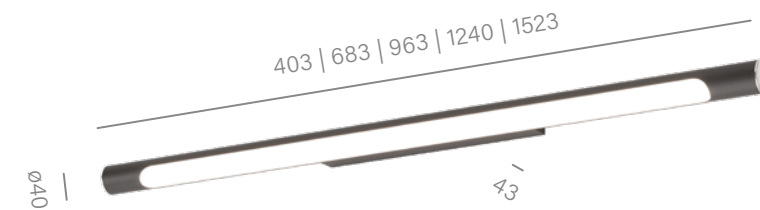

Thin Tube

THIN TUBE LED twist

LUMINARE FINISHES

- WHITE ○
- BLACK ●
- GREY ●
- TERRACOTTA ●
- TAUPE ●
- GOLD ●