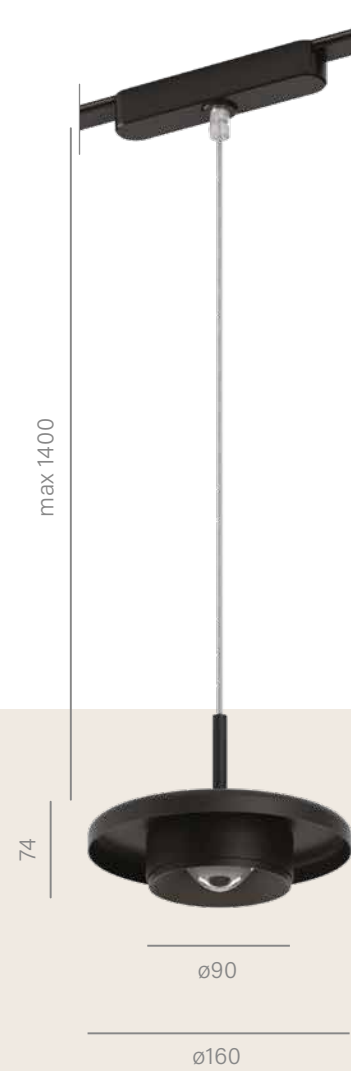

NEW PRODUCT

Qrled next

QRLED next

LUMINARE FINISHES

- WHITE ○
- BLACK ●
- GREY ●
- TERRACOTTA ●
- TAUPE ●
- GOLD ●
- MIX ●

QRLED next
 spot | G/K | recessed
 suspended flattrack | flattrack

QRLED next recessed has less than 5cm of height so it fits event to extremally tight suspended ceilings!