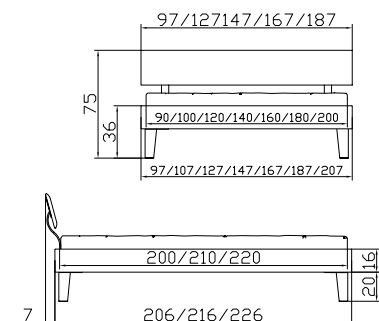

Wood-Line Rahmen
Buche natur
Breiten
Längen

Juve Füße
Buche natur
Höhen

Rino Kopfteil
Buche natur

Triva Nachttisch
Buche natur

Conti Bettkasten
Buche natur

Seda Ablagetisch/Bank
Buche natur
Hoc Kissen
Bonova ivory 402

**Füße auch in
Komforthöhe
25 cm möglich**

Wood-Line cadre
Hêtre naturel
Largeurs
Longueurs

Juve pieds
Hêtre naturel
Hauteurs

Rino tête de lit
Hêtre naturel

Triva table de nuit
Hêtre naturel

Conti tiroir
Hêtre naturel

Seda table/banquette
Hêtre naturel
Hoc coussin
Bonova ivory 402

**Pieds également
livrables en hauteur
confort 25 cm**

Wood-Line frame
Natural beech
Widths
Lengths

Juve feet
Natural beech
Heights

Rino head of bed
Natural beech

Triva bedside table
Natural beech

Conti drawer
Natural beech

Seda table/bench
Natural beech
Hoc cushion
Bonova ivory 402

**Feet also for height
of comfort 25 cm
available**

Dimension/cm
90, 100, 120, 140, 160, 180, 200
200, 210, 220

20, 25

90/100, 120, 140, 160, 180/200

48/48/35

120/18/89

120/38/35
44/6/34