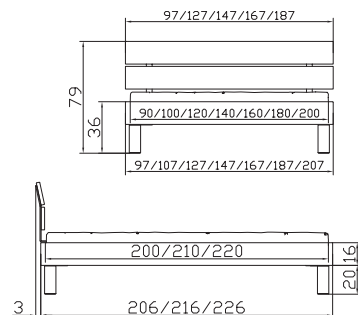

Wood-Line Rahmen
Buche kirschbaumfarbig
Breiten
Längen

Cantu Füße
Buche kirschbaumfarbig
Höhen

Duo Kopfteil
Buche kirschbaumfarbig

Seda Ablagetisch/Bank
Buche kirschbaumfarbig
Banc Kissen
Kunstleder mouse 319

Pava Nachttisch
Buche kirschbaumfarbig

**Füße auch in
Komforthöhe
25 cm und 30 cm**

Wood-Line cadre
Hêtre teinté merisier
Largeurs
Longueurs

Cantu pieds
Hêtre teinté merisier
Hauteurs

Duo tête de lit
Hêtre teinté merisier

Seda table/banquette
Hêtre teinté merisier
Banc coussin
Cuir synthétique mouse 319

Pava table de nuit
Hêtre teinté merisier

**Pieds également
en hauteur confort
25 cm et 30 cm**

Wood-Line frame
Beech cherry coloured
Widths
Lengths

Cantu feet
Beech cherry coloured
Heights

Duo head of bed
Beech cherry coloured

Seda table/bench
Beech cherry coloured
Banc cushion
Synthetic leather mouse 319

Pava bedside table
Beech cherry coloured

**Feet also for height
of comfort 25 cm
and 30 cm available**

Dimension/cm
90, 100, 120, 140, 160, 180, 200
200, 210, 220

20, 25, 30

90/100, 120, 140, 160, 180/200

120/38/35

119/6/34

48/36/35