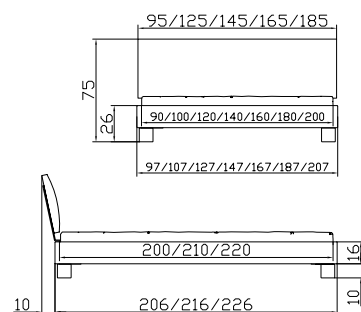

Wood-Line Rahmen
Buche natur
Breiten
Längen

Ivio Füße
Buche natur
Höhe

Lecco Kopfteil
Mesh light brown 361/
Kunstleder Geflechtimitation

Mido Nachttisch
Buche natur

Esto Ablagetisch/Hocker
Buche natur

Wood-Line cadre
Hêtre naturel
Largeurs
Longueurs

Ivio pieds
Hêtre naturel
Hauteur

Lecco tête de lit
Mesh light brown 361/
cuir synthétique imitation treillis

Mido table de nuit
Hêtre naturel

Esto table/tabouret
Hêtre naturel

Wood-Line frame
Natural beech
Widths
Lengths

Ivio feet
Natural beech
Height

Lecco head of bed
Mesh light brown 361/
imitation synthetic leather meshwork

Mido bedside table
Natural beech

Esto table/stool
Natural beech

Dimension/cm
90, 100, 120, 140, 160, 180, 200
200, 210, 220

10
90/100, 120, 140, 160, 180/200

40/35

45/38/35