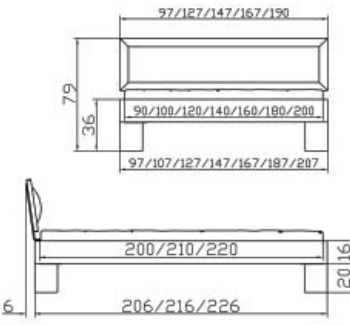

Wood-Line Rahmen Buche walnuss geölt Breiten Längen	Wood-Line cadre Hêtre teinté noyer huilé Largeurs Longueurs	Wood-Line frame Beech walnut oiled Widths Lengths	Dimension/cm
Massa Füße Buche walnuss geölt Höhen	Massa pieds Hêtre teinté noyer huilé Hauteurs	Massa feet Beech walnut oiled Heights	90, 100, 120, 140, 160, 180, 200 200, 210, 220
Bahia Kopfteil Buche walnuss geölt/ Kunstleder white 301	Bahia tête de lit Hêtre teinté noyer huilé/ cuir synthétique white 301	Bahia head of bed Beech walnut oiled/ synthetic leather white 301	20, 25, 30 90/100, 120, 140, 160, 180/200
Vivaro Kommode Seda Ablagetisch/Bank Buche walnuss geölt Banc Kissen Kunstleder white 301	Vivaro commode Seda table/banquette Hêtre teinté noyer huilé Banc coussin Cuir synthétique white 301	Vivaro chest of drawers Seda table/bench Beech walnut oiled Banc cushion Synthetic leather white 301	91/75/40 120/38/35 119/6/34
Pava Nachttisch Buche walnuss geölt	Pava table de nuit Hêtre teinté noyer huilé	Pava bedside table Beech walnut oiled	48/36/34
Füße auch in Komforthöhe 25 cm und 30 cm	Pieds également en hauteur confort 25 cm et 30 cm	Feet also for height of comfort 25 cm and 30 cm available