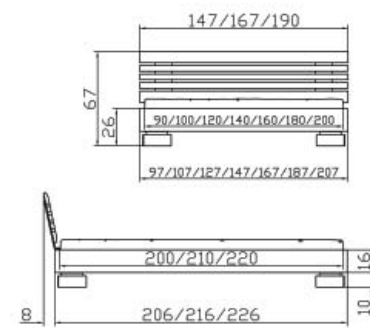

Dimension/cm

90, 100, 120, 140, 160, 180, 200
200, 210, 220

10

140, 160, 180/200

40/35

120/38/35

44/6/34