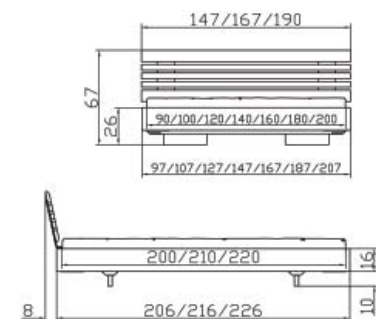

Wood-Line Rahmen
Buche kirschbaumfarbig
Breiten
Längen

Vilo Füße
Buche kirschbaumfarbig
Höhen

Litto Kopfteil
Buche kirschbaumfarbig

Solo Nachttisch
Buche kirschbaumfarbig

Seda Ablagetisch/Bank
Buche kirschbaumfarbig

Wood-Line cadre
Hêtre teinté merisier
Largeurs
Longueurs

Vilo pieds
Hêtre teinté merisier
Hauteurs

Litto tête de lit
Hêtre teinté merisier

Solo table de nuit
Hêtre teinté merisier

Seda table/banquette
Hêtre teinté merisier

Wood-Line frame
Beech cherry coloured
Widths
Lengths

Vilo feet
Beech cherry coloured
Heights

Litto head of bed
Beech cherry coloured

Solo bedside table
Beech cherry coloured

Seda table/bench
Beech cherry coloured

Dimension/cm
90, 100, 120, 140, 160, 180, 200
200, 210, 220

90, 100, 120, 140, 160, 180, 200

10, 20

140, 160, 180/200

48/35/39

120/38/35