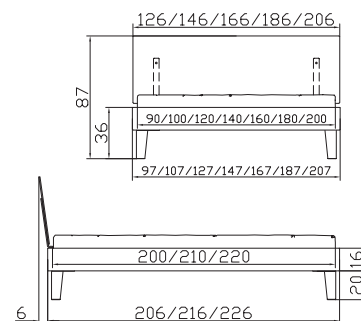

**Feet also for height
of comfort 25 cm
available**

Dimension/cm
90, 100, 120, 140, 160, 180, 200
200, 210, 220

20, 25

120, 140, 160, 180, 200

52/2/4

120/38/35
45/38/35

119/6/37
44/6/34

Wood-Line Rahmen
Buche natur
Breiten
Längen