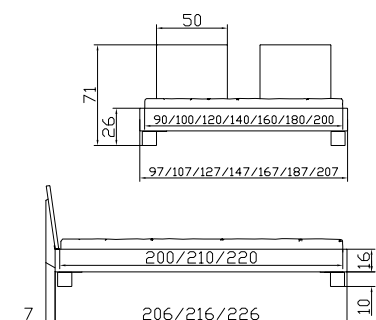

Wood-Line Rahmen
Buche kirschbaumfarbig
Breiten
Längen

Ivio Füße
Buche kirschbaumfarbig
Höhe

Evia Kopfteil
(2-er Set)
Buche kirschbaumfarbig
**Montierbar ab
Bettbreite 120 cm**

Mido Nachttisch
Buche kirschbaumfarbig

Esto Ablagetisch/Hocker
Buche kirschbaumfarbig
Hoc Kissen
Bonova ivory 402

Wood-Line cadre
Hêtre teinté merisier
Largeurs
Longueurs

Ivio pieds
Hêtre teinté merisier
Hauteur

Evia tête de lit
(set de 2 pcs)
Hêtre teinté merisier
**Montage possible à
partir de 120 cm de
large**

Mido table de nuit
Hêtre teinté merisier

Esto table/tabouret
Hêtre teinté merisier
Hoc coussin
Bonova ivory 402

Wood-Line frame
Beech cherrycoloured
Widths
Lengths

Ivio feet
Beech cherry coloured
Height

Evia head of bed
(set of 2 pcs)
Beech cherrycoloured
**Fits for beds from
width 120 cm and
wider**

Mido bedside table
Beech cherry coloured

Esto table/stool
Beech cherry coloured
Hoc cushion
Bonova ivory 402

Dimension/cm
90, 100, 120, 140, 160, 180, 200
200, 210, 220

10

50/45

40/35

45/38/35

44/6/34