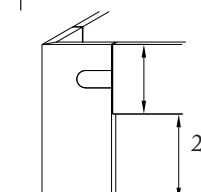

Malmö Nachttisch
Ferrara Wenge Nachb.
Noce
Weiss
Walnuss Nachbildung

Malmö table de nuit
Laminé Ferrara Wenge
Noce
Blanc
Laminé noyer

Malmö bedside table
Laminated Ferrara Wenge
Noce
White
Laminated walnut

Dimension/cm

40/40/37

Lund Nachttisch
Ferrara Wenge Nachb.
Noce
Weiss
Walnuss Nachbildung

Lund table de nuit
Laminé Ferrara Wenge
Noce
Blanc
Laminé noyer

Lund bedside table
Laminated Ferrara Wenge
Noce
White
Laminated walnut

60/40/37

Falun Kommode
Ferrara Wenge Nachb.
Noce
Weiss
Walnuss Nachbildung

Falun commode
Laminé Ferrara Wenge
Noce
Blanc
Laminé noyer

Falun chest of drawers
Laminated Ferrara Wenge
Noce
White
Laminated walnut

80/77/37

Odda Rahmen
Noce
Weiss
Walnuss Nachbildung
Ferrara Wenge Nachb.
Breiten
Längen

Odda Füße
Höhe

Bodo Kopfteil

Forty Kissen
Castello coffee 413

Odda cadre
Noce
Blanc
Laminé noyer
Laminé Ferrara Wenge
Largeurs
Longueurs

Odda pieds
Hauteur

Bodo tête de lit

Forty coussin
Castello coffee 413

Odda frame
Noce
White
Laminated walnut
Laminated Ferrara Wenge
Widths
Length

Odda feet
Height

Bodo head of bed

Forty cushion
Castello coffee 413

Dimension/cm

90, 140, 160, 180, 200
200, 210, 220

15, 20, 25

140, 160, 180, 200

40/40