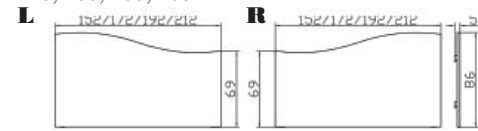

Dimension/cm
140, 160, 180, 200

Dimension/cm
140, 160, 180, 200