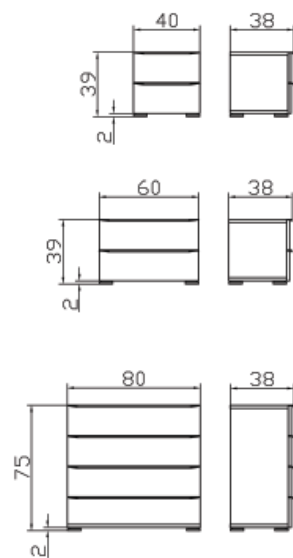

Dimension/cm