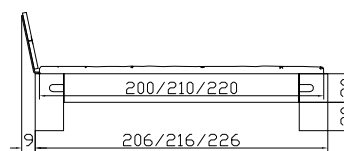

Malmö Nachttisch
Ferrara Wenge Nachb.
Noce
Weiss
Walnuss Nachbildung

Malmö table de nuit
Laminé Ferrara Wenge
Noce
Blanc
Laminé noyer

Malmö bedside table
Laminated Ferrara Wenge
Noce
White
Laminated walnut

Dimension/cm

40/40/37

Lund Nachttisch
Ferrara Wenge Nachb.
Noce
Weiss
Walnuss Nachbildung

Lund table de nuit
Laminé Ferrara Wenge
Noce
Blanc
Laminé noyer

Lund bedside table
Laminated Ferrara Wenge
Noce
White
Laminated walnut

60/40/37

Falun Kommode
Ferrara Wenge Nachb.
Noce
Weiss
Walnuss Nachbildung

Falun commode
Laminé Ferrara Wenge
Noce
Blanc
Laminé noyer

Falun chest of drawers
Laminated Ferrara Wenge
Noce
White
Laminated walnut

80/77/37

Odda Rahmen
Noce
Weiss
Walnuss Nachbildung
Ferrara Wenge Nachb.
Breiten
Längen

Odda Füße
Höhe

Bodo Kopfteil

Forty Kissen
Castello coffee 413

Odda cadre
Noce
Blanc
Laminé noyer
Laminé Ferrara Wenge
Largeurs
Longueurs

Odda pieds
Hauteur

Bodo tête de lit

Forty coussin
Castello coffee 413

Odda frame
Noce
White
Laminated walnut
Laminated Ferrara Wenge
Widths
Length

Odda feet
Height

Bodo head of bed

Forty cushion
Castello coffee 413

Dimension/cm

90, 140, 160, 180, 200
200, 210, 220

15, 20, 25

140, 160, 180, 200

40/40