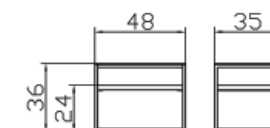

Vera-chrom Nachttisch
Hochglanz weiss/Glas

Vera-chrom table de nuit
blanc brillant/verre

Vera-chrom bedside table
white highgloss/glass

Dimension/cm
48/35/35