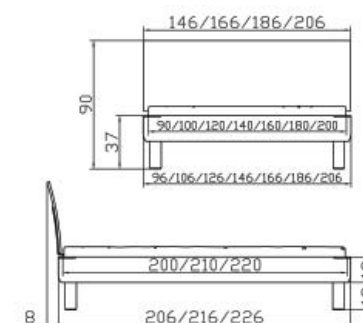

Spiro Rahmen Weiss
Walnuss Nachbildung
Ferrara Wenge Nachb.

Breiten
Längen

Modena-ala Füsse Höhe

Alexandria Kopfteil
Glas satiniert

Magic-Light
Hintergrundbeleuchtung
Weiss 220V, 50Hz, 16W

Forty Kissen
Premium grey 420

Sixty Kissen
Premium anthracite 421

Sämtliche Kopfteile + Wandpaneele montierbar

Spiro cadre Blanc
Laminé noyer
Laminé Ferrara Wenge

Largeurs
Longueurs

Modena-ala Füsse Hauteur

Alexandria tête de lit
Verre satiné

Magic-Light
Éclairage indirect
Blanc 220V, 50Hz, 16W

Forty coussin
Premium grey 420

Sixty coussin
Premium anthracite 421

Toutes les têtes de lit et tous les panneaux muraux montables

Spiro frame White
Laminated walnut
Laminated Ferrara Wenge

Widths
Length

Modena-ala Füsse Height

Alexandria head of bed
Glass satinated

Magic-Light
Background lighting
White 220V, 50Hz, 16W

Forty cushion
Premium grey 420

Sixty cushion
Premium anthracite 421

All headboards + wall panels are possible

Dimension/cm

90, 100, 120, 140, 160, 180, 200
200, 210, 220

20, 25, 30

140, 160, 180, 200

52/2/4

40/40

60/60