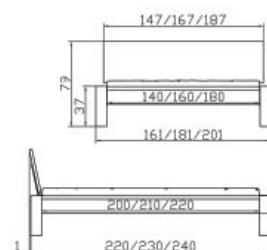

Ciliano bed

Heart beech natural oiled
Widths
Length

Varus headboard

Heart beech natural oiled
Option: **Varo** set of cushions see page 4.05

Dimension/cm

140, 160, 180
200, 210, 220

140, 160, 180

Emino
Jero-chrom
Eye-chrom
Sogno XL