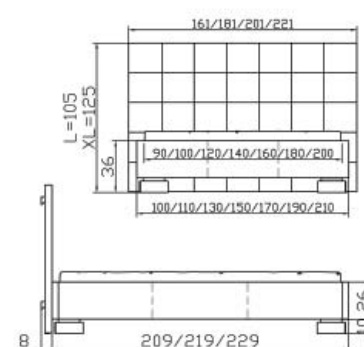

Dimension/cm

90, 100, 120, 140, 160, 180, 200
200, 210, 220

10

140, 160, 180, 200