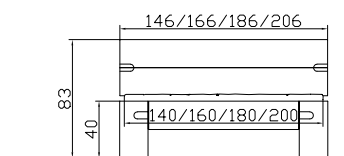

Malmö Nachttisch
Ferrara Wenge Nachb.
Noce
Weiss
Walnuss Nachbildung

Malmö table de nuit
Laminé Ferrara Wenge
Noce
Blanc
Laminé noyer

Malmö bedside table
Laminated Ferrara Wenge
Noce
White
Laminated walnut

Dimension/cm

40/40/37

Lund Nachttisch
Ferrara Wenge Nachb.
Noce
Weiss
Walnuss Nachbildung

Lund table de nuit
Laminé Ferrara Wenge
Noce
Blanc
Laminé noyer

Lund bedside table
Laminated Ferrara Wenge
Noce
White
Laminated walnut

60/40/37

Falun Kommode
Ferrara Wenge Nachb.
Noce
Weiss
Walnuss Nachbildung

Falun commode
Laminé Ferrara Wenge
Noce
Blanc
Laminé noyer

Falun chest of drawers
Laminated Ferrara Wenge
Noce
White
Laminated walnut

80/77/37

Odda Rahmen
Noce
Weiss
Walnuss Nachbildung
Ferrara Wenge Nachb.
Breiten
Längen

Odda Füße
Höhe

Bodo Kopfteil

Forty Kissen
Castello coffee 413

Odda cadre
Noce
Blanc
Laminé noyer
Laminé Ferrara Wenge
Largeurs
Longueurs

Odda pieds
Hauteur

Bodo tête de lit

Forty coussin
Castello coffee 413

Odda frame
Noce
White
Laminated walnut
Laminated Ferrara Wenge
Widths
Length

Odda feet
Height

Bodo head of bed

Forty cushion
Castello coffee 413

Dimension/cm

90, 140, 160, 180, 200
200, 210, 220

15, 20, 25

140, 160, 180, 200

40/40