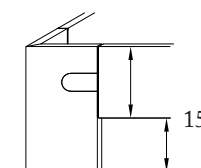

Malmö Nachttisch
Ferrara Wenge Nachb.
Noce
Weiss
Walnuss Nachbildung

Malmö table de nuit
Laminé Ferrara Wenge
Noce
Blanc
Laminé noyer

Malmö bedside table
Laminated Ferrara Wenge
Noce
White
Laminated walnut

Dimension/cm

40/40/37

Lund Nachttisch
Ferrara Wenge Nachb.
Noce
Weiss
Walnuss Nachbildung

Lund table de nuit
Laminé Ferrara Wenge
Noce
Blanc
Laminé noyer

Lund bedside table
Laminated Ferrara Wenge
Noce
White
Laminated walnut

60/40/37

Falun Kommode
Ferrara Wenge Nachb.
Noce
Weiss
Walnuss Nachbildung

Falun commode
Laminé Ferrara Wenge
Noce
Blanc
Laminé noyer

Falun chest of drawers
Laminated Ferrara Wenge
Noce
White
Laminated walnut

80/77/37

Odda Rahmen
Noce
Weiss
Walnuss Nachbildung
Ferrara Wenge Nachb.
Breiten
Längen

Odda Füße
Höhe

Bodo Kopfteil

Forty Kissen
Castello coffee 413

Odda cadre
Noce
Blanc
Laminé noyer
Laminé Ferrara Wenge
Largeurs
Longueurs

Odda pieds
Hauteur

Bodo tête de lit

Forty coussin
Castello coffee 413

Odda frame
Noce
White
Laminated walnut
Laminated Ferrara Wenge
Widths
Length

Odda feet
Height

Bodo head of bed

Forty cushion
Castello coffee 413

Dimension/cm

90, 140, 160, 180, 200
200, 210, 220

15, 20, 25

140, 160, 180, 200

40/40