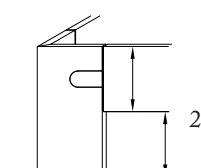

Malmö Nachttisch
Ferrara Wenge Nachb.
Noce
Weiss
Walnuss Nachbildung

Malmö table de nuit
Laminé Ferrara Wenge
Noce
Blanc
Laminé noyer

Malmö bedside table
Laminated Ferrara Wenge
Noce
White
Laminated walnut

Dimension/cm

40/40/37

Lund Nachttisch
Ferrara Wenge Nachb.
Noce
Weiss
Walnuss Nachbildung

Lund table de nuit
Laminé Ferrara Wenge
Noce
Blanc
Laminé noyer

Lund bedside table
Laminated Ferrara Wenge
Noce
White
Laminated walnut

60/40/37

Falun Kommode
Ferrara Wenge Nachb.
Noce
Weiss
Walnuss Nachbildung

Falun commode
Laminé Ferrara Wenge
Noce
Blanc
Laminé noyer

Falun chest of drawers
Laminated Ferrara Wenge
Noce
White
Laminated walnut

80/77/37

Odda Rahmen
Noce
Weiss
Walnuss Nachbildung
Ferrara Wenge Nachb.
Breiten
Längen

Odda Füße
Höhe

Bodo Kopfteil

Forty Kissen
Castello coffee 413

Odda cadre
Noce
Blanc
Laminé noyer
Laminé Ferrara Wenge
Largeurs
Longueurs

Odda pieds
Hauteur

Bodo tête de lit

Forty coussin
Castello coffee 413

Odda frame
Noce
White
Laminated walnut
Laminated Ferrara Wenge
Widths
Length

Odda feet
Height

Bodo head of bed

Forty cushion
Castello coffee 413

Dimension/cm

90, 140, 160, 180, 200
200, 210, 220

15, 20, 25

140, 160, 180, 200

40/40