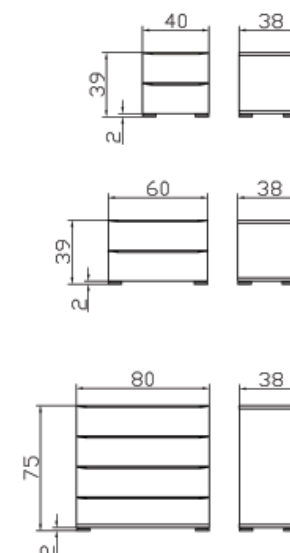

Dimension/cm

40/40

60/60

40/39/38

60/39/38

80/75/38