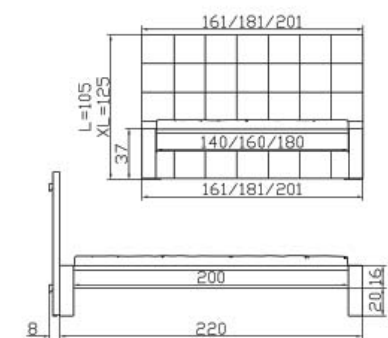

Ciliano Bett
Kiefer retro weiss
Breiten
Längen

Sogno L Wandpaneel
Gloss silver deco 431
(bei Ciliano nur Wandmontage möglich)

Sämtliche Kopfteile montierbar

Ciliano lit
Pin retro blanc
Largeurs
Longueurs

Sogno L panneau mural
Gloss silver deco 431 (avec Ciliano uniquement montage mural possible)

Toutes les têtes de lit montables

Ciliano bed
Pine retro white
Widths
Length

Sogno L wall panel
Gloss silver deco 431 (with Ciliano only to fit on wall possible)

All headboards are possible

Dimension/cm

140, 160, 180
200

140, 160, 180