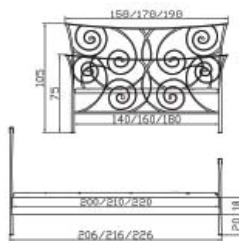

**Lozza
Luigi
Ino**

Bank
Herrendiener
Nachtisch
**Einlegetiefe 18 cm.
Liegefläche zusätz-
lich in der Höhe
2mal um je 32 mm
verstellbar**

Banquette
Valet
Table de nuit
**Profondeur du cad-
re 18 cm. Surface
portante réglable en
2 hauteurs supplé-
mentaires de 32 mm
chacune**

Bench
Dressboy
Bedside table
**Insertion depth 18
cm. Flat surface
can be adjusted for
height at 2 additio-
nal positions of
32 mm each**

Dimension/cm
122/47/38
50/100/29
50/49/30

Cerello Bett
Eisen teilmassiv schmied-
eisenfarbig
Breiten
Längen

Cerello lit
Fer partiellement teinté
forgé
Largeurs
Longueurs

Cerello bed
Partial solid iron wrought
ironcoloured
Widths
Length

Dimension/cm
140, 160, 180
200, 210, 220