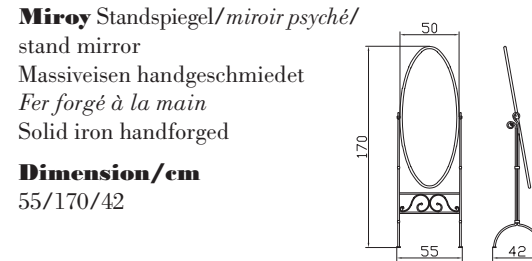

Yeh Spiegel/*miroir*/mirror
Massiveisen handgeschmiedet
Fer forgé à la main
Solid iron handforged

Dimension/cm
65/73/2