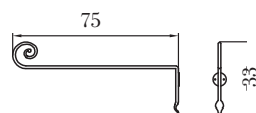

Talu Himmelhalter/*support voile*/holder sheer curtain
Massiveisen handgeschmiedet/*Fer forgé à la main*/Solid ironhandforged
Eisen antik weiss/*Fer blanc antique*/Iron antique white
Dimension/cm
75/33