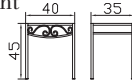

Dimension/cm
40/45/35

Dimension/cm
55/170/42