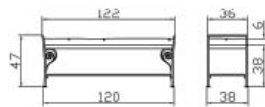

Lozza Bank
Eisen teilmassiv silver-
Schaumstoffkissen gepolstert,
Baumwollbezug écru abnehmbar

Ino Nachttisch
Eisen teilmassiv silver/
Glas

Luigi Herrendiener
Eisen teilmassiv silver

Lozza banquette
Fer partiellement massif
silver- coussin en mousse,
housse en coton écru amovible

Ino table de nuit
Fer partiellement massif
silver/verre

Luigi valet
Fer partiellement massif
silver

Lozza bench
Iron partial massive silver
Foam cushion, cover cotton
offwhite removable

Ino bedside table
Iron partial massive
silver/glass

Luigi dressboy
Iron partial massive silver

Dimension/cm
122/47/38

50/49/30

50/100/29