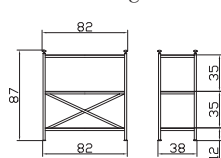

Bruce Herrendiener/*valet*/dressboy
Massiveisen handgeschmiedet
Fer forgé à la main
Solid iron handforged

Dimension/cm
55/100/32