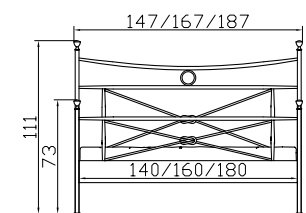

Teramo Bett

Eisen teilmassiv
schmiedeisenfarbig
Breiten
Längen

Baldachin

Eisen schmiedeisenfarbig
Breiten
Längen

Baldachin-Stoff

Baumwolle weiss (3er-Set)

Bruce Herrendiener

Cura Nachttisch

Nias Bank
Massiveisen handgeschmiedet
inkl. Schaumstoffkissen
Baumwollbezug écru
abnehmbar

Surin Regal

Eisen teilmassiv
schmiedeisenfarbig/Glas

Teramo lit

Fer partiellement massif
teinté fer forgé
Largeurs
Longueurs

Baldaquin

Teinté fer forgé
Largeurs
Longueurs

Tissu du baldaquin

Coton blanc (set à 3 pcs)

Bruce valet

Cura table de nuit

Nias banquette
Fer massif forgé à la main
Coussin en mousse inclus
house en coton écru
amovible

Surin étagère

fer partiellement massif
teinté fer forgé/ verre

Teramo bed

Iron partial massive wrought
ironcoloured
Widths
Length

Canopy

Wrought ironcoloured
Widths
Length

Tissue of canopy

Cotton white (set of 3 pcs)

Bruce dressboy

Cura bedside table

Nias bench
Solid iron handforged
Foam cushion included
cover cotton offwhite
removable

Surin shelf

partial solid iron wrought
ironcoloured/glass

Dimension/cm

140, 160, 180
200, 210, 220

140, 160, 180
200, 210, 220

272/185 (3x)

55/100/32

42/50/37

135/53/45

82/87/38

Teramo Bett

Eisen teilmassiv
schmiedeisenfarbig
Breiten
Längen

Talu Himmelhalter

Massiveisen handgeschmiedet

Himmel-Stoff

Baumwolle weiss

Hoa Hocker

Massiveisen handgeschmiedet
Schaumstoffkissen gepolstert,
Baumwollbezug écru
abnehmbar

Beauty Schminktisch

Eisen teilmassiv schmiedeisenfarbig/Glas

Cura Nachttisch

Massiveisen handgeschmiedet/Glas

Teramo lit

Fer partiellement massif
teinté fer forgé
Largeurs
Longueurs

Talu Himmelhalter

Massiveisen handgeschmiedet

Himmel-Stoff

Baumwolle weiss

Hoa tabouret

Fer forgé à la main
Coussin en mousse,
house en coton écru
amovible

Beauty