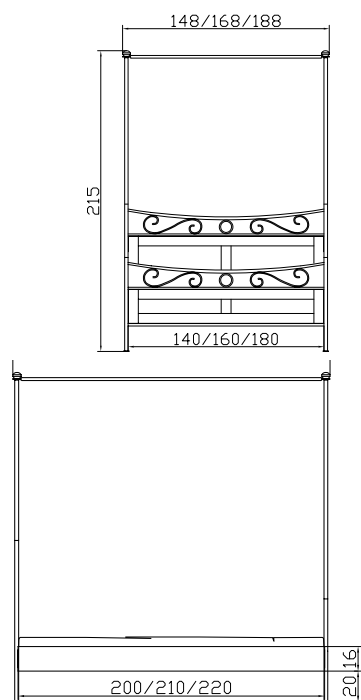

Macao Bett
Eisen teilmassiv schmied-
eisenfarbig/Birke teilmas-
siv marone gebeizt

Breiten
Längen

Baldachin
Eisen schmiedeisenfarbig
Breiten
Längen

Baldachin-Stoff
Baumwolle colorì (3er-Set)

Bruce Herrendiener
Massiveisen handge-
schmiedet

Covo Nachttisch
Cesano Kommode
Teilmassiv marone gebeizt

Nice Spiegel
Massivholz marone gebeizt

Macao lit
Fer partiellement massif
teinté fer forgé/bouleau
partiellement massif,
teinté marone
Largeurs
Longueurs

Baldaquin
Teinté fer forgé
Largeurs
Longueurs

Tissu du baldachin
Coton colorì (set à 3 pces)

Bruce valet
Fer massif forgé à la main

Covo table de nuit
Cesano commode
Partiellement massif,
teinté marone

Nice miroir
Bois massif, teinté marone

Macao bed
Partial solid iron
wrought ironcoloured/
partial solid birch, stained
marone
Widths
Lengths

Canopy
Wrought ironcoloured
Widths
Lengths

Tissue of canopy
Cotton colorì (set of 3 pces)

Bruce dressboy
Solid iron handforged

Covo bedside table
Cesano chest of drawers
Partial solid, stained
marone

Nice mirror
Solid wood, stained
marone

Dimension/cm

140, 160, 180
200, 210, 220

140, 160, 180
200, 210, 220

272/185 (3x)

55/100/32

50/50/36
98/93/48

70/70/3