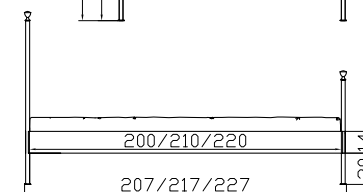

Teramo Bett

Eisen teilmassiv
schmiedeisenfarbig
Breiten
Längen

Baldachin

Eisen schmiedeisenfarbig
Breiten
Längen

Baldachin-Stoff

Baumwolle weiss (3er-Set)

Bruce Herrendiener

Cura Nachttisch

Nias Bank
Massiveisen handgeschmiedet
inkl. Schaumstoffkissen
Baumwollbezug écru
abnehmbar

Surin Regal

Eisen teilmassiv
schmiedeisenfarbig/Glas

Teramo lit

Fer partiellement massif
teinté fer forgé
Largeurs
Longueurs

Baldaquin

Teinté fer forgé
Largeurs
Longueurs

Tissu du baldaquin

Coton blanc (set à 3 pcs)

Bruce valet

Cura table de nuit

Nias banquette
Fer massif forgé à la main
Coussin en mousse inclus
house en coton écru
amovible

Surin étagère

fer partiellement massif
teinté fer forgé/ verre

Teramo bed

Iron partial massive wrought
ironcoloured
Widths
Length

Canopy

Wrought ironcoloured
Widths
Length

Tissue of canopy

Cotton white (set of 3 pcs)

Bruce dressboy

Cura bedside table

Nias bench
Solid iron handforged
Foam cushion included
cover cotton offwhite
removable

Surin shelf

partial solid iron wrought
ironcoloured/glass

Dimension/cm

140, 160, 180
200, 210, 220

140, 160, 180
200, 210, 220

272/185 (3x)

55/100/32

42/50/37

135/53/45

82/87/38

Teramo Bett

Eisen teilmassiv
schmiedeisenfarbig
Breiten
Längen

Talu Himmelhalter

Massiveisen handgeschmiedet

Himmel-Stoff

Baumwolle weiss

Hoa Hocker

Massiveisen handgeschmiedet
Schaumstoffkissen gepolstert,
Baumwollbezug écru
abnehmbar

Beauty Schminktisch

Eisen teilmassiv schmiedeisenfarbig/Glas

Cura Nachttisch

Massiveisen handgeschmiedet/Glas

Teramo lit

Fer partiellement massif
teinté fer forgé
Largeurs
Longueurs

Talu Himmelhalter

Massiveisen handgeschmiedet

Himmel-Stoff

Baumwolle weiss

Hoa tabouret

Fer forgé à la main
Coussin en mousse,
house en coton écru
amovible

Beauty