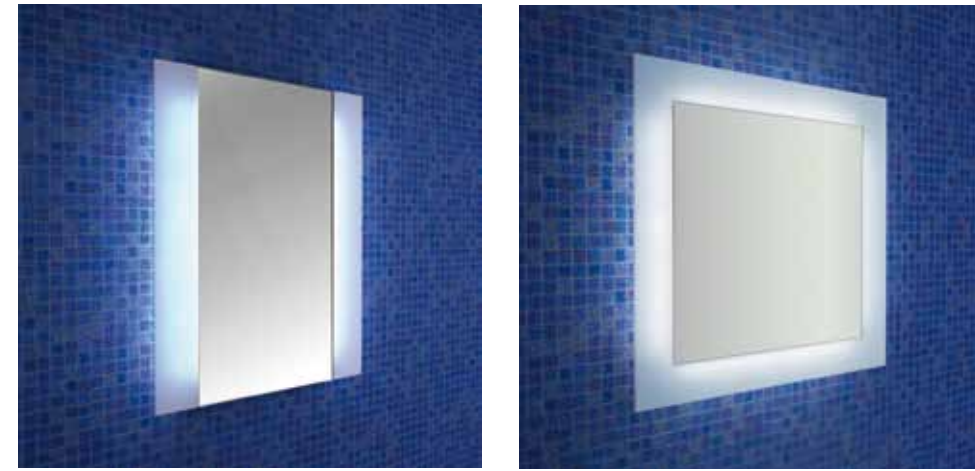

SPECCHI RETRO ILLUMINATI - BACKLIT MIRRORS