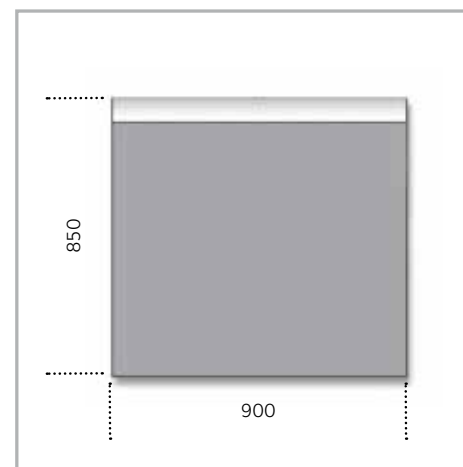

- | Consolle per bagno
- | Materiale: acciaio inossidabile AISI 304
- | Finiture superficiali: lucida antitouch
- | Vasca: DROP saldata (acciaio lucido)
- | Accessori: serie TUY
- | Piedini regolabili
- | Kit fissaggio a parete
- | Con o senza foro per miscelatore

- | Bathroom console
- | Material: stainless steel AISI 304
- | Surface finish: glossy antitouch
- | Sink: DROP welded (glossy steel)
- | Fittings: range TUY
- | Adjustable feet
- | Wall mounting kit
- | With or without hole for mixer

TUTTI I MODELLI DI QUESTO CATALOGO POSSONO ESSERE PERSONALIZZATI CON MISURE A RICHIESTA

ALL MODELS IN THIS CATALOG CAN BE CUSTOMIZED SIZES ON REQUEST