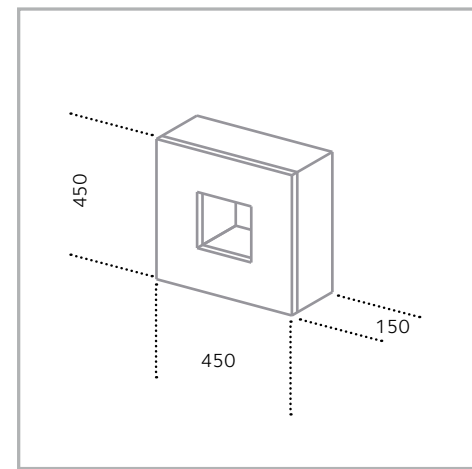

| Contenitori
| Struttura: multistrato

| Cabinets
| Structure: multilayer

Esenze / Woods
Finitura opaca / Mat finish

Palissandro santos / Santos rosewood

Noce canaletto / Canaletto walnut

Rovere chiaro / Light oak

Laccature / Lacquering
Finitura lucida - opaca / Glossy finish - mat

Nero / Black

Bianco / White

Rosso / Red

| Contenitori
| Struttura: multistrato

| Cabinets
| Structure: multilayer

Esenze / Woods
Finitura opaca / Mat finish

Palissandro santos / Santos rosewood

Noce canaletto / Canaletto walnut

Rovere chiaro / Light oak

Laccature / Lacquering
Finitura lucida - opaca / Glossy finish - mat

Nero / Black

Bianco / White

Rosso / Red