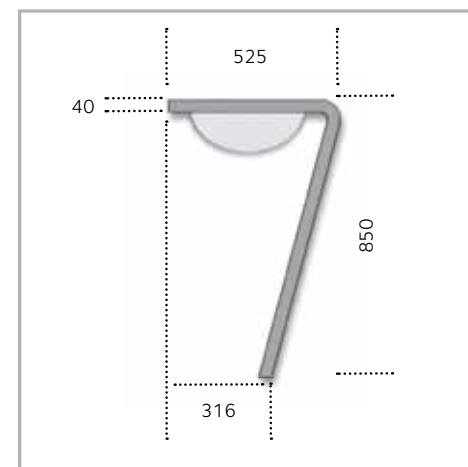

- | Consolle per bagno
- | Materiale: acciaio inossidabile AISI 304
- | Finiture superficiali: lucida antitouch
- | Vasca: DROP saldata (acciaio lucido)
- | Accessori: serie TUY
- | Piedini regolabili
- | Kit fissaggio a parete
- | Con o senza foro per miscelatore

- | Bathroom console
- | Material: stainless steel AISI 304
- | Surface finish: glossy antitouch
- | Sink: DROP welded (glossy steel)
- | Fittings: range TUY
- | Adjustable feet
- | Wall mounting kit
- | With or without hole for mixer

TUTTI I MODELLI DI QUESTO CATALOGO POSSONO ESSERE PERSONALIZZATI CON MISURE A RICHIESTA

ALL MODELS IN THIS CATALOG CAN BE CUSTOMIZED SIZES ON REQUEST