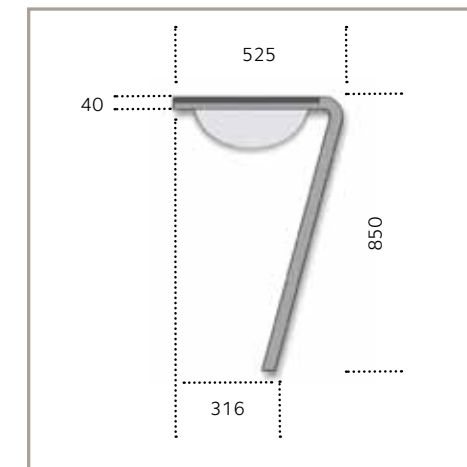

- | Consolle per bagno
- | Materiale: acciaio inossidabile AISI 304 - MARMO
- | Finiture superficiali: lucida antitouch - ONICE VERDE
- | Vasca: THA incasso (acciaio lucido)
- | Accessori: serie TUY
- | Piedini regolabili
- | Kit fissaggio a parete
- | Con o senza foro per miscelatore

- | Bathroom console
- | Material: stainless steel AISI 304 - MARBLE
- | Surface finish: glossy antitouch - ONICE VERDE
- | Sink: THA built-in (glossy steel)
- | Fittings: serie TUY
- | Adjustable feet
- | Wall mounting kit
- | With or without hole for mixer

Piano marmo / Marble top

Finitura Onice Verde
Onice Verde finish

TUTTI I MODELLI DI QUESTO CATALOGO POSSONO
ESSERE PERSONALIZZATI CON MISURE A RICHIESTA

ALL MODELS IN THIS CATALOG CAN BE CUSTOMIZED
SIZES ON REQUEST