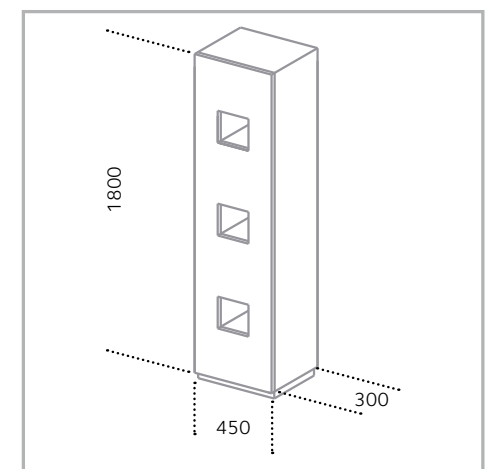

| Contenitori
| Struttura: multistrato

| Cabinets
| Structure: multilayer

Esenze / Woods
Finitura opaca / Mat finish

Palissandro santos / Santos rosewood

Noce canaletto / Canaletto walnut

Rovere chiaro / Light oak

Laccature / Lacquering
Finitura lucida - opaca / Glossy finish - mat

Nero / Black

Bianco / White

Rosso / Red

| Contenitori
| Struttura: multistrato

| Cabinets
| Structure: multilayer

Esenze / Woods
Finitura opaca / Mat finish

Palissandro santos / Santos rosewood

Noce canaletto / Canaletto walnut

Rovere chiaro / Light oak

Laccature / Lacquering
Finitura lucida - opaca / Glossy finish - mat

Nero / Black

Bianco / White

Rosso / Red