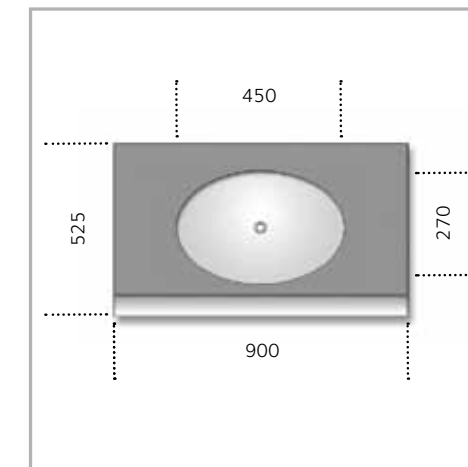

- | Consolle per bagno
- | Materiale: acciaio inossidabile AISI 304 - MARMO
- | Finiture superficiali: lucida antitouch - ONICE VERDE
- | Vasca: THA incasso (acciaio lucido)
- | Accessori: serie TUY
- | Piedini regolabili
- | Kit fissaggio a parete
- | Con o senza foro per miscelatore

- | Bathroom console
- | Material: stainless steel AISI 304 - MARBLE
- | Surface finish: glossy antitouch - ONICE VERDE
- | Sink: THA built-in (glossy steel)
- | Fittings: serie TUY
- | Adjustable feet
- | Wall mounting kit
- | With or without hole for mixer

Piano marmo / Marble top

Finitura Onice Verde
Onice Verde finish

TUTTI I MODELLI DI QUESTO CATALOGO POSSONO
ESSERE PERSONALIZZATI CON MISURE A RICHIESTA

ALL MODELS IN THIS CATALOG CAN BE CUSTOMIZED
SIZES ON REQUEST