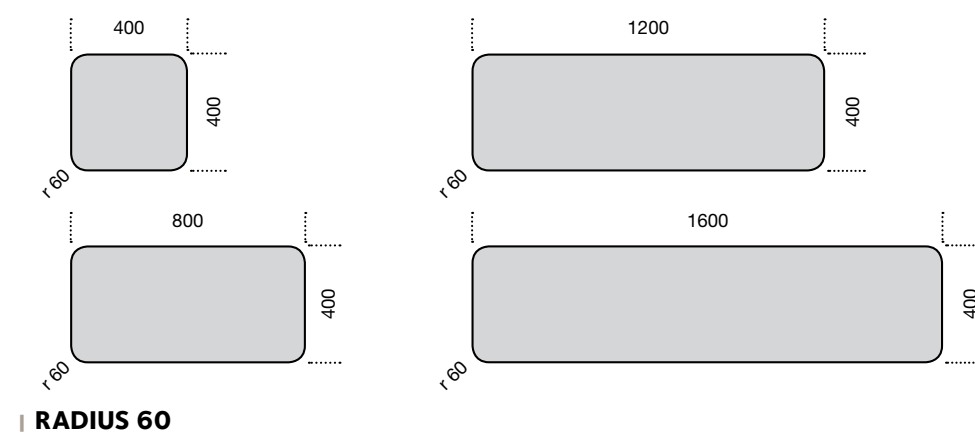

SPECCHI - MIRRORS