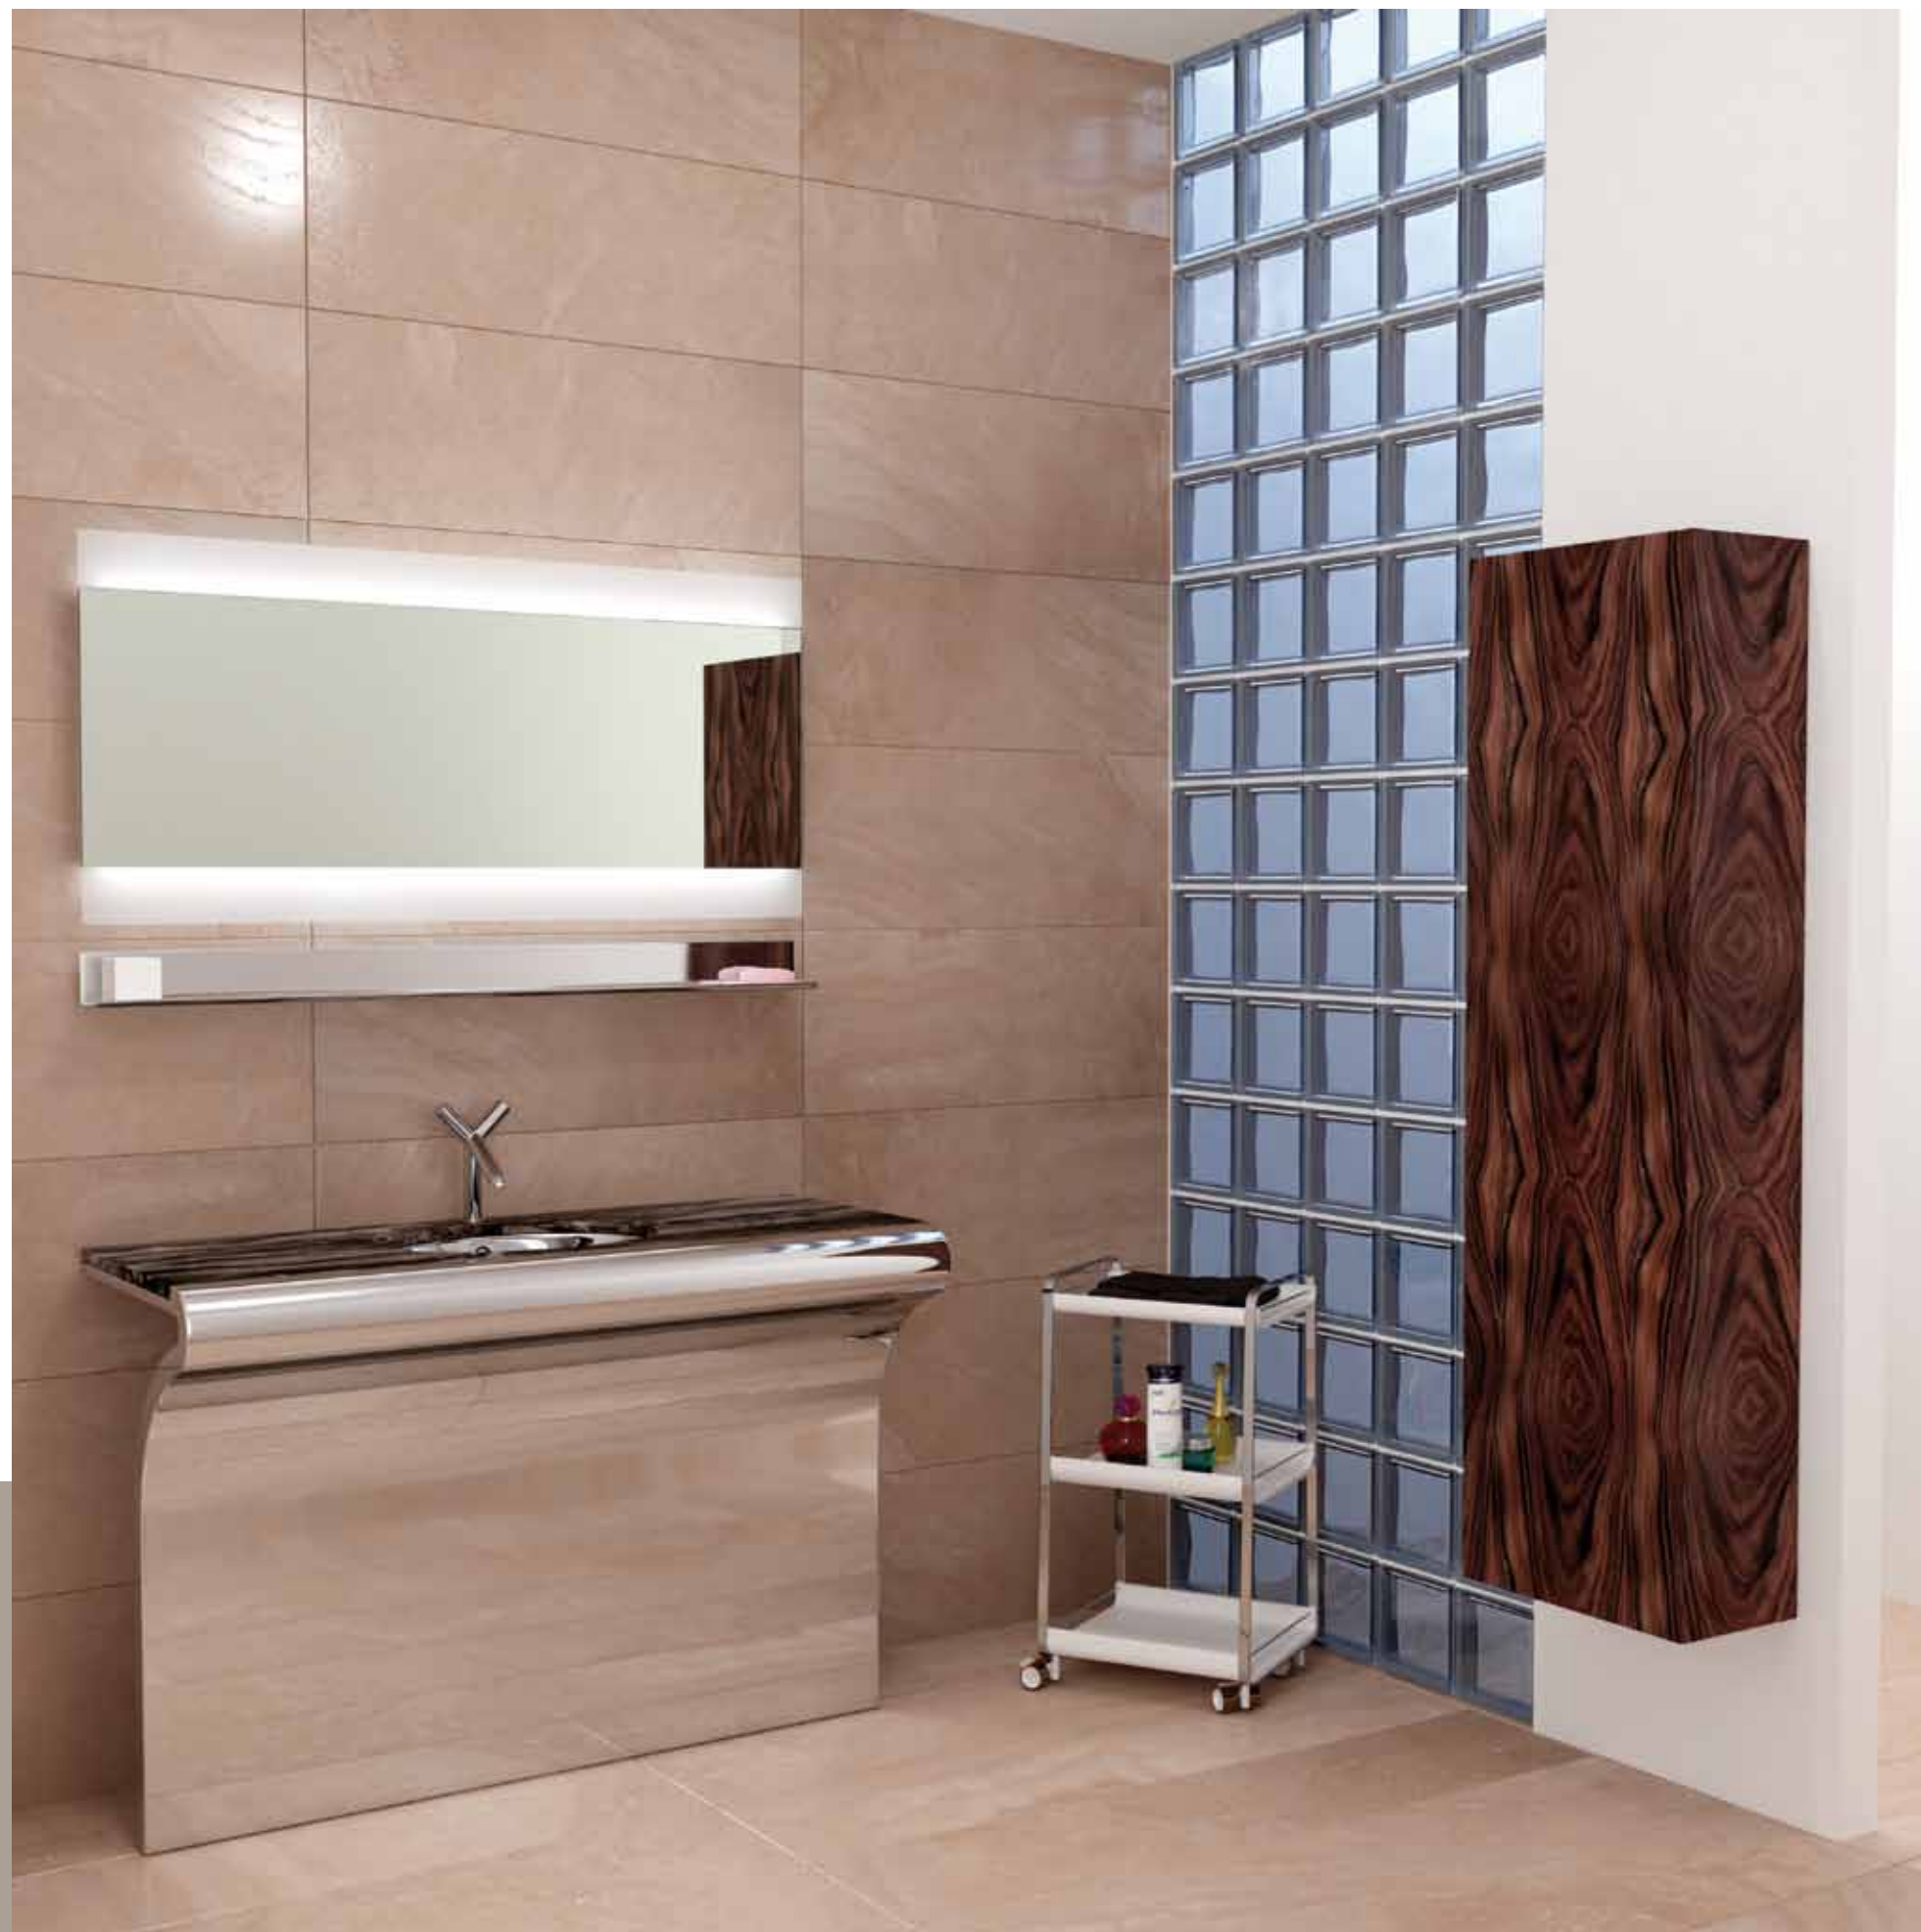

- | Consolle per bagno
- | Materiale: acciaio inossidabile AISI 304 - MARMO
- | Finiture superficiali: lucida antitouch - CAPPUCCINO LEATHER
- | Vasca: THA incasso (acciaio lucido)
- | Accessori: serie TUY
- | Piedini regolabili
- | Kit fissaggio a parete
- | Con o senza foro per miscelatore

- | Bathroom console
- | Material: stainless steel AISI 304 - MARBLE
- | Surface finish: glossy antitouch - CAPPUCCINO LEATHER
- | Sink: THA built-in (glossy steel)
- | Fittings: range TUY
- | Adjustable feet
- | Wall mounting kit
- | With or without hole for mixer

Piano marmo / Marble top

Finitura Cappuccino Leather
Cappuccino Leather finish

TUTTI I MODELLI DI QUESTO CATALOGO POSSONO
ESSERE PERSONALIZZATI CON MISURE A RICHIESTA

ALL MODELS IN THIS CATALOG CAN BE CUSTOMIZED
SIZES ON REQUEST