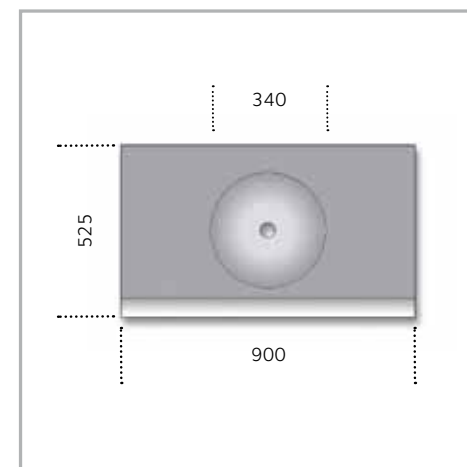

- | Consolle per bagno
- | Materiale: acciaio inossidabile AISI 304
- | Finiture superficiali: lucida antitouch
- | Vasca: DROP saldata (acciaio lucido)
- | Accessori: serie TUY
- | Piedini regolabili
- | Kit fissaggio a parete
- | Con o senza foro per miscelatore

- | Bathroom console
- | Material: stainless steel AISI 304
- | Surface finish: glossy antitouch
- | Sink: DROP welded (glossy steel)
- | Fittings: range TUY
- | Adjustable feet
- | Wall mounting kit
- | With or without hole for mixer

TUTTI I MODELLI DI QUESTO CATALOGO POSSONO ESSERE PERSONALIZZATI CON MISURE A RICHIESTA

ALL MODELS IN THIS CATALOG CAN BE CUSTOMIZED SIZES ON REQUEST