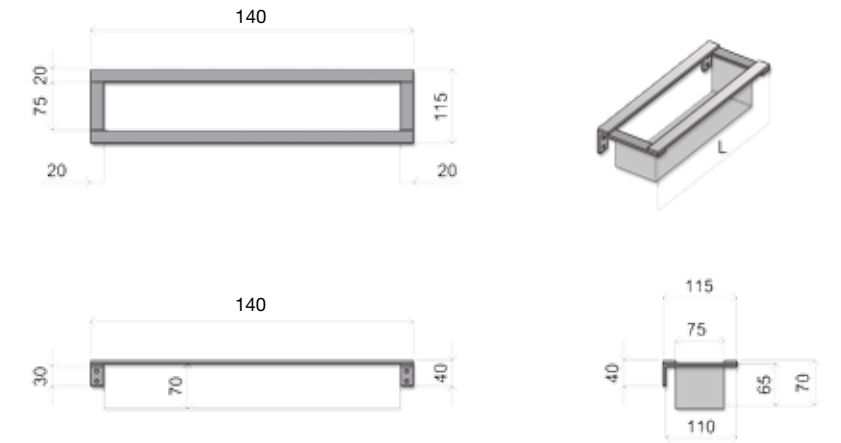

FM01
| Materiale: acciaio inossidabile AISI 304
| Spessore: 5 mm
| Finiture superficiali: lucida

FM01
| Material: stainless steel AISI 304
| Thickness: 5 mm
| Surface finish: glossy