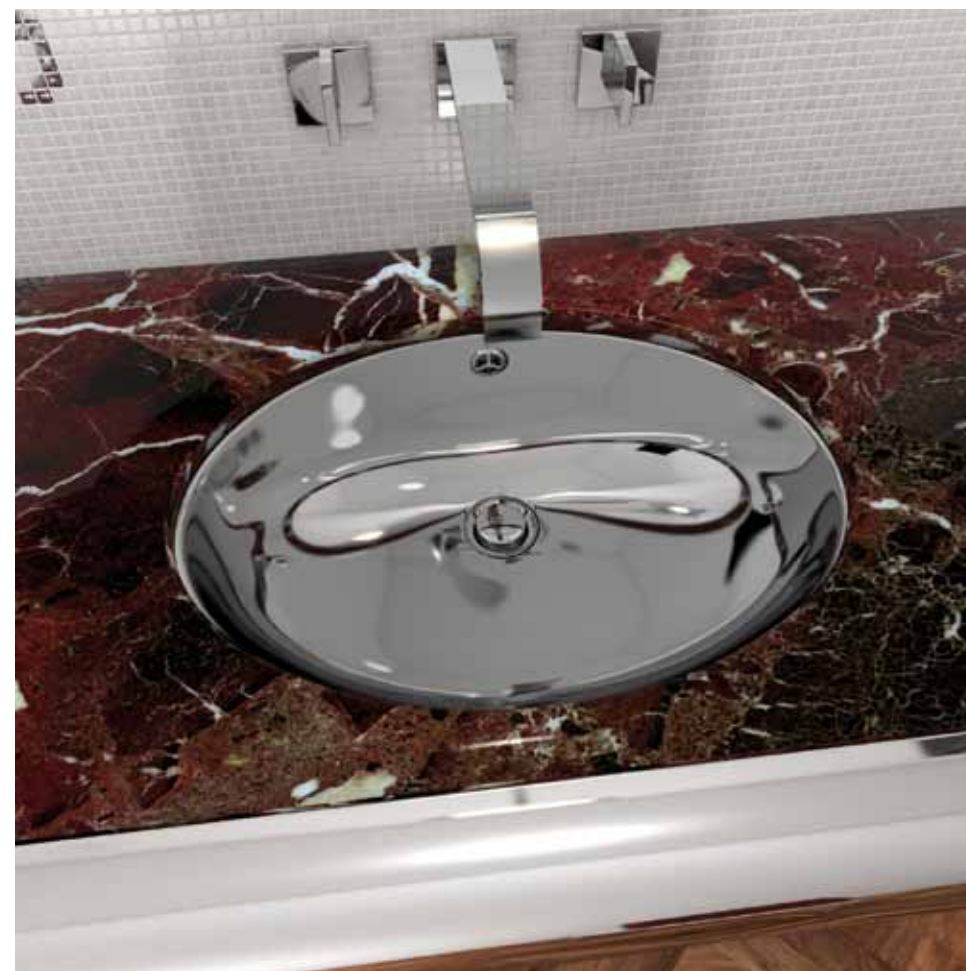

- | Consolle per bagno
- | Materiale: acciaio inossidabile AISI 304 - MARMO
- | Finiture superficiali: lucida antitouch - ROSSO LEVANTO
- | Vasca: THA incasso (acciaio lucido)
- | Accessori: serie FLATTY
- | Piedini regolabili
- | Kit fissaggio a parete
- | Con o senza foro per miscelatore

- | Bathroom console
- | Material: stainless steel AISI 304 - MARBLE
- | Surface finish: glossy antitouch - ROSSO LEVANTO
- | Sink: THA built-in (glossy steel)
- | Fittings: range FLATTY
- | Adjustable feet
- | Wall mounting kit
- | With or without hole for mixer

Piano marmo / Marble top

Finitura Rosso Levanto
Rosso Levanto finish

TUTTI I MODELLI DI QUESTO CATALOGO POSSONO
ESSERE PERSONALIZZATI CON MISURE A RICHIESTA

ALL MODELS IN THIS CATALOG CAN BE CUSTOMIZED
SIZES ON REQUEST