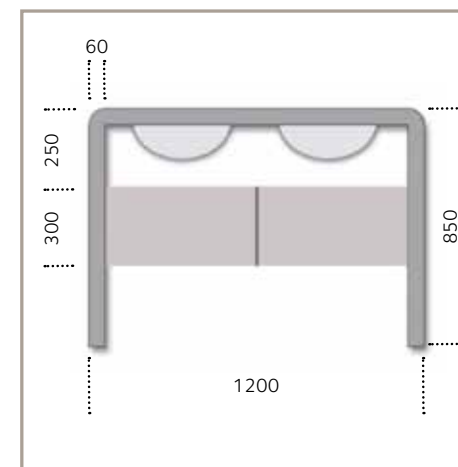

- | Consolle per bagno
- | Materiale: acciaio inossidabile AISI 304
- | Finiture superficiali: lucida antitouch
- | Vasca: DROP saldata (acciaio lucido)
- | Finitura ante: rovere chiaro
- | Accessori: serie FLATTY
- | Piedini regolabili
- | Kit fissaggio a parete
- | Con o senza foro per miscelatore

- | Bathroom console
- | Material: stainless steel AISI 304
- | Surface finish: glossy antitouch
- | Sink: DROP welded (glossy steel)
- | Doors finish: light oak
- | Fittings: range FLATTY
- | Adjustable feet
- | Wall mounting kit
- | With or without hole for mixer

Esenze / Woods
Finitura opaca / Mat finish

Palissandro santos / Santos rosewood

Noce canaletto / Canaletto walnut

Rovere chiaro / Light oak

Laccature / Lacquering
Finitura lucida - opaca / Glossy finish - mat

Nero / Black

Bianco / White

Rosso / Red

TUTTI I MODELLI DI QUESTO CATALOGO POSSONO
ESSERE PERSONALIZZATI CON MISURE A RICHIESTA

ALL MODELS IN THIS CATALOG CAN BE CUSTOMIZED
SIZES ON REQUEST