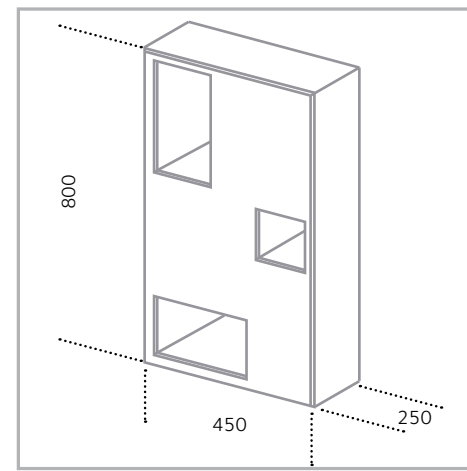

| Contenitori
| Struttura: multistrato

| Cabinets
| Structure: multilayer

EsSENZE / Woods
Finitura opaca / Mat finish

Laccature / Lacquering
Finitura lucida - opaca / Glossy finish - mat

| Contenitori
| Struttura: multistrato

| Cabinets
| Structure: multilayer

EsSENZE / Woods
Finitura opaca / Mat finish

Laccature / Lacquering
Finitura lucida - opaca / Glossy finish - mat