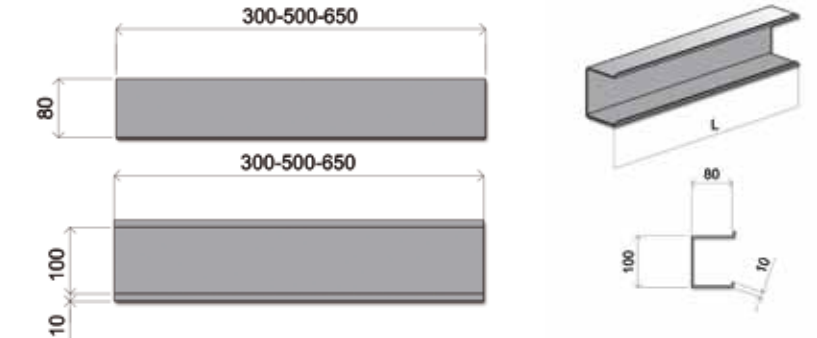

TR01
| Materiale: acciaio inossidabile AISI 304
| Spessore: 3 mm
| Finiture superficiali: lucida

TR01
| Material: stainless steel AISI 304
| Thickness: 3 mm
| Surface finish: glossy