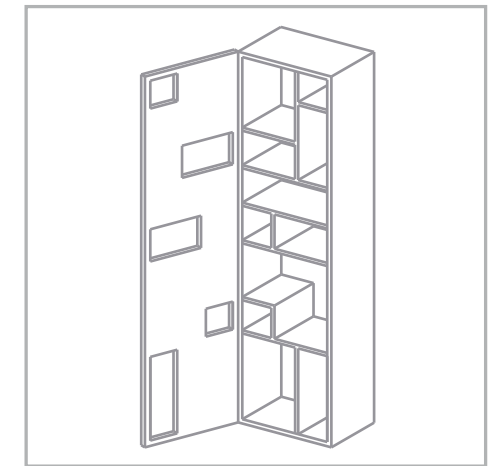

| Contenitori
| Struttura: multistrato

| Cabinets
| Structure: multilayer

EsSENZE / Woods
Finitura opaca / Mat finish

Laccature / Lacquering
Finitura lucida - opaca / Glossy finish - mat

| Contenitori
| Struttura: multistrato

| Cabinets
| Structure: multilayer

EsSENZE / Woods
Finitura opaca / Mat finish

Laccature / Lacquering
Finitura lucida - opaca / Glossy finish - mat