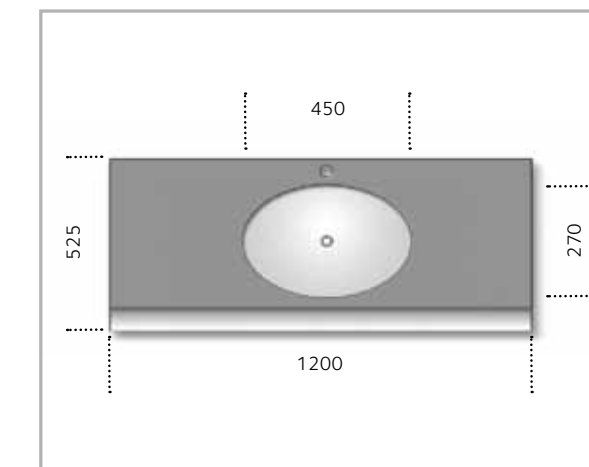

- | Consolle per bagno
- | Materiale: acciaio inossidabile AISI 304 - MARMO
- | Finiture superficiali: lucida antitouch - CAPPUCCINO LEATHER
- | Vasca: THA incasso (acciaio lucido)
- | Accessori: serie TUY
- | Piedini regolabili
- | Kit fissaggio a parete
- | Con o senza foro per miscelatore

- | Bathroom console
- | Material: stainless steel AISI 304 - MARBLE
- | Surface finish: glossy antitouch - CAPPUCCINO LEATHER
- | Sink: THA built-in (glossy steel)
- | Fittings: range TUY
- | Adjustable feet
- | Wall mounting kit
- | With or without hole for mixer

Piano marmo / Marble top

Finitura Cappuccino Leather
Cappuccino Leather finish

TUTTI I MODELLI DI QUESTO CATALOGO POSSONO
ESSERE PERSONALIZZATI CON MISURE A RICHIESTA

ALL MODELS IN THIS CATALOG CAN BE CUSTOMIZED
SIZES ON REQUEST