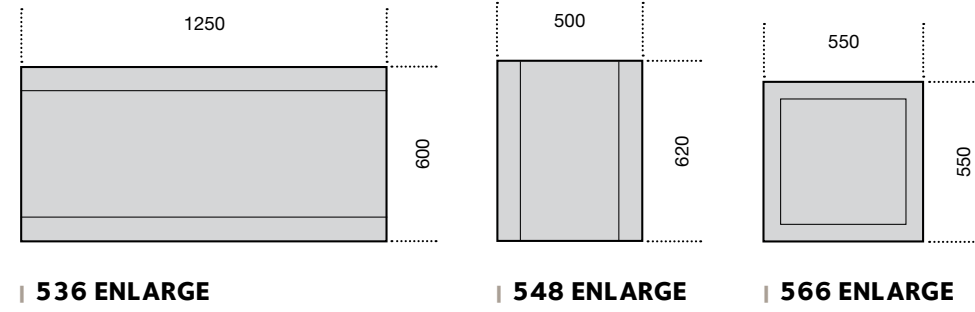

SPECCHI RETRO ILLUMINATI - BACKLIT MIRRORS