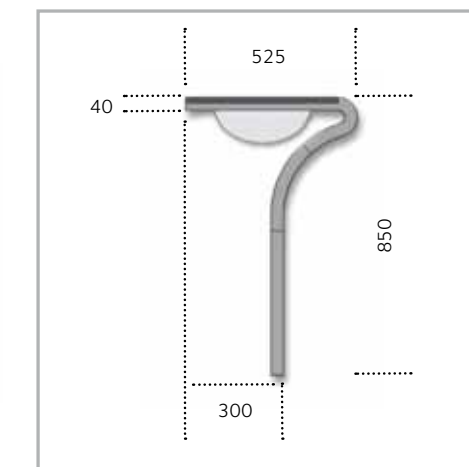

- | Consolle per bagno
- | Materiale: acciaio inossidabile AISI 304 - MARMO
- | Finiture superficiali: lucida antitouch - CAPPUCCINO LEATHER
- | Vasca: THA incasso (acciaio lucido)
- | Accessori: serie TUY
- | Piedini regolabili
- | Kit fissaggio a parete
- | Con o senza foro per miscelatore

- | Bathroom console
- | Material: stainless steel AISI 304 - MARBLE
- | Surface finish: glossy antitouch - CAPPUCCINO LEATHER
- | Sink: THA built-in (glossy steel)
- | Fittings: range TUY
- | Adjustable feet
- | Wall mounting kit
- | With or without hole for mixer

Piano marmo / Marble top

Finitura Cappuccino Leather
Cappuccino Leather finish

TUTTI I MODELLI DI QUESTO CATALOGO POSSONO
ESSERE PERSONALIZZATI CON MISURE A RICHIESTA

ALL MODELS IN THIS CATALOG CAN BE CUSTOMIZED
SIZES ON REQUEST