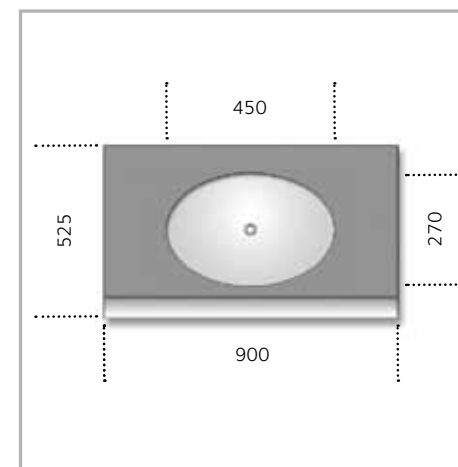

- | Consolle per bagno
- | Materiale: acciaio inossidabile AISI 304 - MARMO
- | Finiture superficiali: lucida antitouch - ROSSO LEVANTO
- | Vasca: THA incasso (acciaio lucido)
- | Accessori: serie FLATTY
- | Piedini regolabili
- | Kit fissaggio a parete
- | Con o senza foro per miscelatore

- | Bathroom console
- | Material: stainless steel AISI 304 - MARBLE
- | Surface finish: glossy antitouch - ROSSO LEVANTO
- | Sink: THA built-in (glossy steel)
- | Fittings: range FLATTY
- | Adjustable feet
- | Wall mounting kit
- | With or without hole for mixer

Piano marmo / Marble top

Finitura Rosso Levanto
Rosso Levanto finish

TUTTI I MODELLI DI QUESTO CATALOGO POSSONO
ESSERE PERSONALIZZATI CON MISURE A RICHIESTA

ALL MODELS IN THIS CATALOG CAN BE CUSTOMIZED
SIZES ON REQUEST