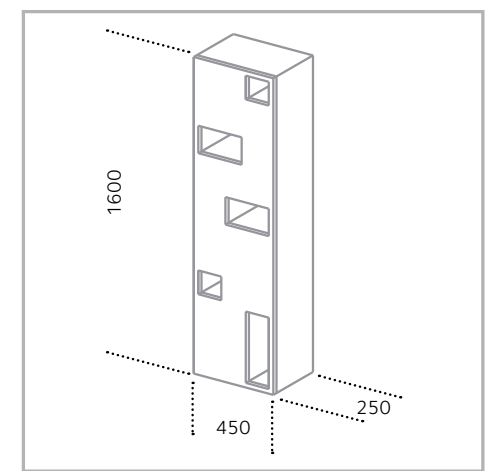

| Contenitori
| Struttura: multistrato

| Cabinets
| Structure: multilayer

EsSENZE / Woods
Finitura opaca / Mat finish

Laccature / Lacquering
Finitura lucida - opaca / Glossy finish - mat

| Contenitori
| Struttura: multistrato

| Cabinets
| Structure: multilayer

EsSENZE / Woods
Finitura opaca / Mat finish

Laccature / Lacquering
Finitura lucida - opaca / Glossy finish - mat