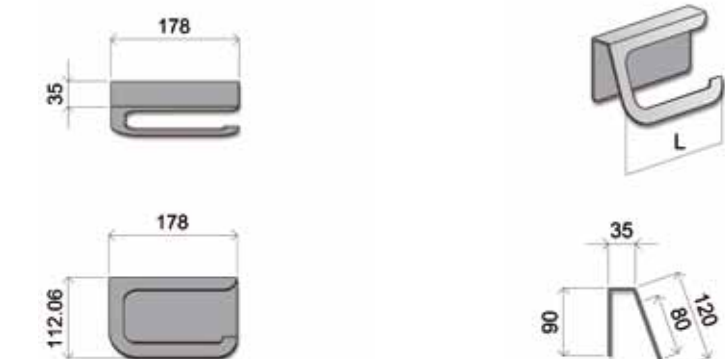

TA01
| Materiale: acciaio inossidabile AISI 304
| Spessore: 3 mm
| Finiture superficiali: lucida

TA01
| Material: stainless steel AISI 304
| Thickness: 3 mm
| Surface finish: glossy