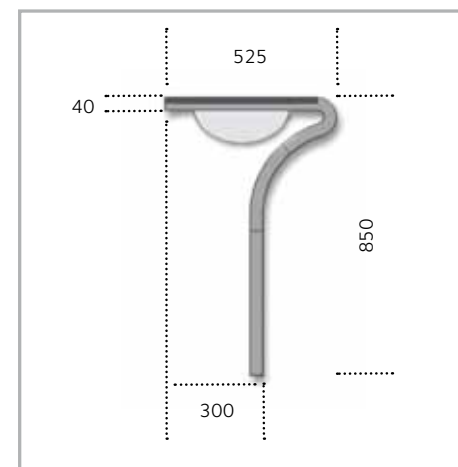

- | Consolle per bagno
- | Materiale: acciaio inossidabile AISI 304 - MARMO
- | Finiture superficiali: lucida antitouch - ROSSO LEVANTO
- | Vasca: THA incasso (acciaio lucido)
- | Accessori: serie FLATTY
- | Piedini regolabili
- | Kit fissaggio a parete
- | Con o senza foro per miscelatore

- | Bathroom console
- | Material: stainless steel AISI 304 - MARBLE
- | Surface finish: glossy antitouch - ROSSO LEVANTO
- | Sink: THA built-in (glossy steel)
- | Fittings: range FLATTY
- | Adjustable feet
- | Wall mounting kit
- | With or without hole for mixer

Piano marmo / Marble top

Finitura Rosso Levanto
Rosso Levanto finish

TUTTI I MODELLI DI QUESTO CATALOGO POSSONO
ESSERE PERSONALIZZATI CON MISURE A RICHIESTA

ALL MODELS IN THIS CATALOG CAN BE CUSTOMIZED
SIZES ON REQUEST