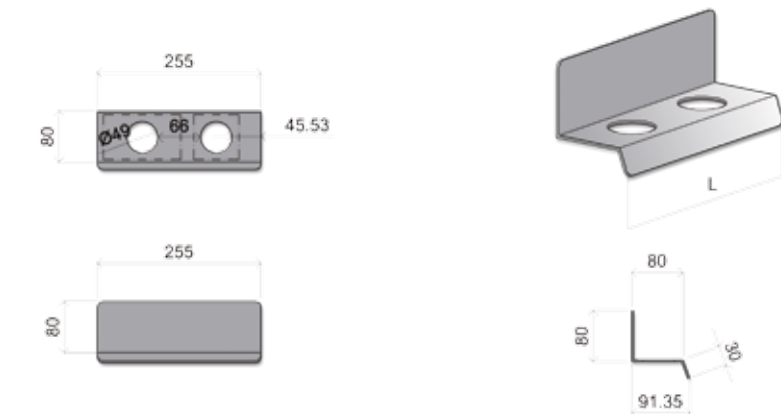

TM03
| Materiale: acciaio inossidabile AISI 304
| Spessore: 3 mm
| Finiture superficiali: lucida

TM03
| Material: stainless steel AISI 304
| Thickness: 3 mm
| Surface finish: glossy