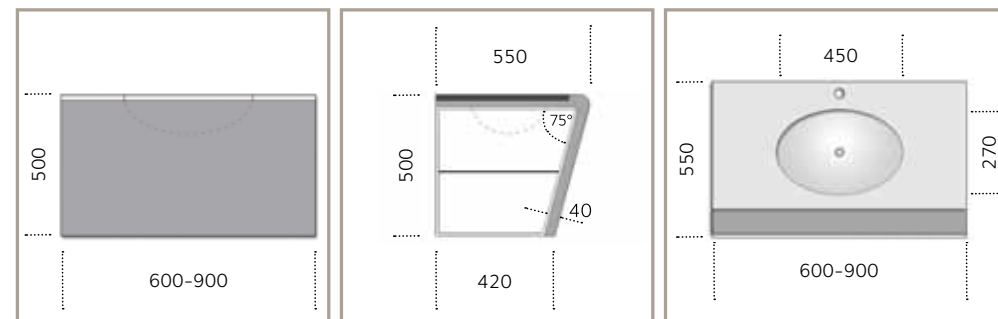

- | Consolle per bagno sospesa
- | Materiale: acciaio inossidabile AISI 304 - MARMO
- | Finiture superficiali: lucida antitouch - EMPERADOR
- | Vasca: THA incasso (acciaio lucido)
- | Accessori: serie TUY
- | Piedini regolabili
- | Kit fissaggio a parete
- | Con o senza foro per miscelatore

- | Bathroom console suspended
- | Material: stainless steel AISI 304 - MARBLE
- | Surface finish: glossy antitouch - EMPERADOR
- | Sink: THA built-in (glossy steel)
- | Fittings: range TUY
- | Adjustable feet
- | Wall mounting kit
- | With or without hole for mixer

EsSENze / Woods
Finitura opaca / Mat finish

Palissandro santos / Santos rosewood

Noce canaletto / Canaletto walnut

Rovere chiaro / Light oak

Piano marmo / Marble top

Finitura Emperador
Emperador finish

TUTTI I MODELLI DI QUESTO CATALOGO POSSONO ESSERE PERSONALIZZATI CON MISURE A RICHIESTA

ALL MODELS IN THIS CATALOG CAN BE CUSTOMIZED SIZES ON REQUEST