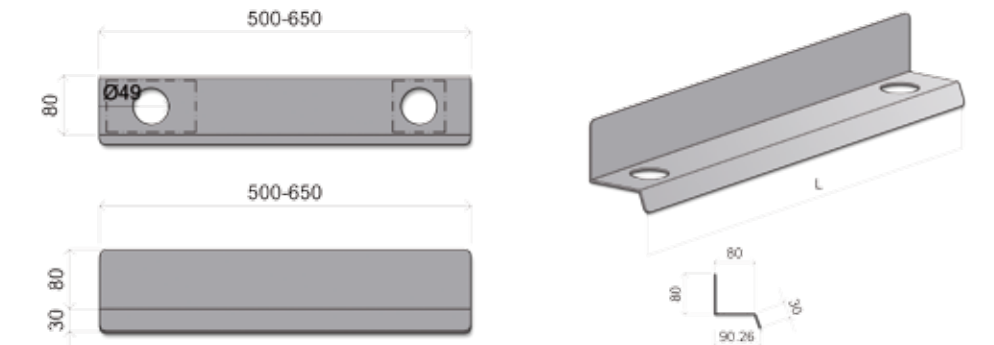

TM04
| Materiale: acciaio inossidabile AISI 304
| Spessore: 3 mm
| Finiture superficiali: lucida

TM04
| Material: stainless steel AISI 304
| Thickness: 3 mm
| Surface finish: glossy