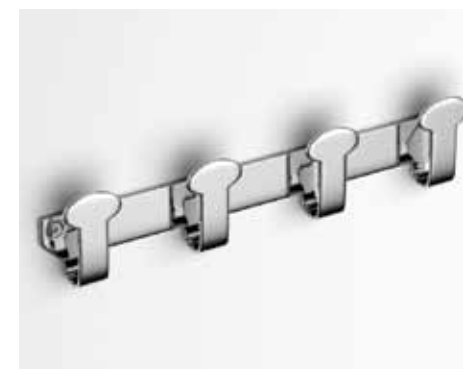

TA01
| Materiale: acciaio inossidabile AISI 304
| Spessore: 3 mm
| Finiture superficiali: lucida

TA01
| Material: stainless steel AISI 304
| Thickness: 3 mm
| Surface finish: glossy