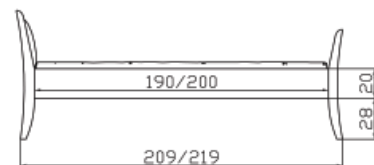

Dimension/cm

90, 100
190, 200

48/48/35