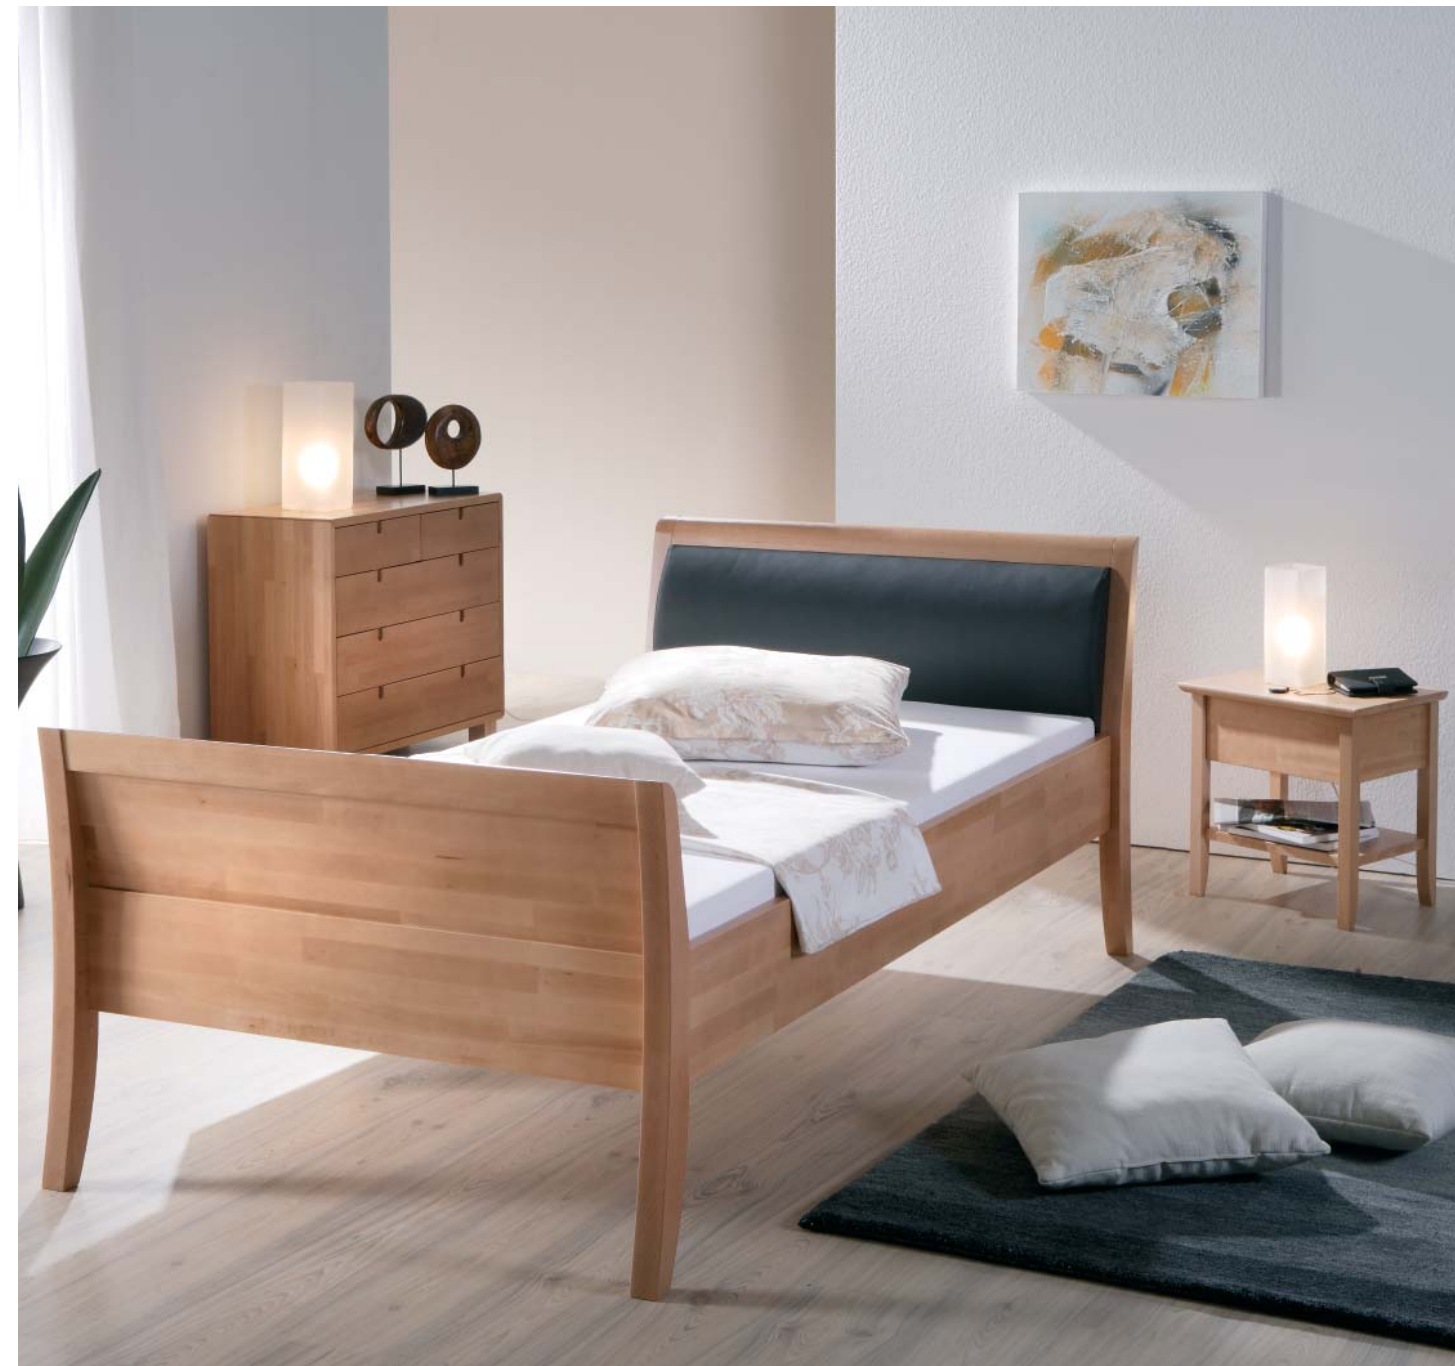

Mede bedside table
solid
 Beech cherry coloured
 Natural beech

Vivaro chest of drawers
solid
 Beech cherry coloured
 Natural beech

Dimension/cm

90, 100
 190, 200

90, 100

52/48/41

91/75/40

Ascona Bett massiv