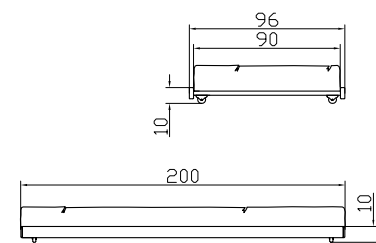

Pully Ausziehbett
**unteres Bett zum
Herausziehen**
Lattenrost integriert
siehe Seite 8.26
Buche Nachbildung
Ahorn Nachbildung
Eisenfarbig
Weiss
**max. Matratzenhöhe
15 cm**
Breiten
Längen

Basic Matratze
Baumwolle light blue 67

Duett Nachttisch
Buche Nachbildung

Emilio-ata Herrendiener
Buche Nachbildung

Pully Lit jumelés
**Couchage inférieur
coulissant**
Sommier intégré
voir page 8.26
Laminé hêtre
Laminé érable
Teinté fer
Blanc
**Hauteur max. du
matelas 15 cm**
Largeurs
Longueurs

Basic matelas
Coton light blue 67

Duett table de nuit
Laminé hêtre

Emilio-ata valet
Hêtre laminé

Pully pull-out bed
**Bed underneath
to pull out**
Integrated lathgrid
see page 8.26
Laminated beech
Laminated maple
Ironcoloured
White
**Height max. of
mattress 15 cm**
Widths
Lengths

Basic mattress
Cotton light blue 67

Duett bedside table
Laminated beech

Emilio-ata dressboy
Laminated beech

Dimension/cm

90

200

90/200

48/32/37

45/111/28