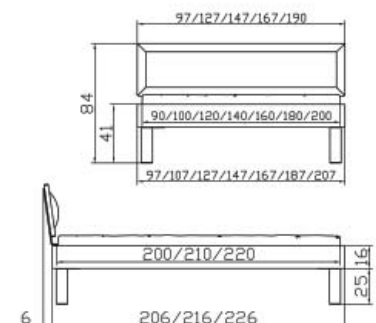

Dimension/cm

90, 100, 120, 140, 160, 180, 200
200, 210, 220

20, 25, 30

90/100, 120, 140, 160, 180/200

91/75/40

48/48/35