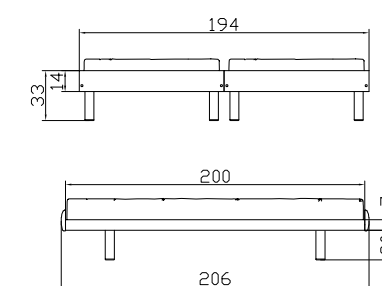

Econom-alu
Econom-chrom

Bed
Laminated maple
Laminated beech
White
Ironcoloured
Widths
Lengths

Integrated lathgrid

Twin bedside table
Cassana chest of drawers
Ironcoloured

Dimension/cm

90
200

48/32/38
77/103/43