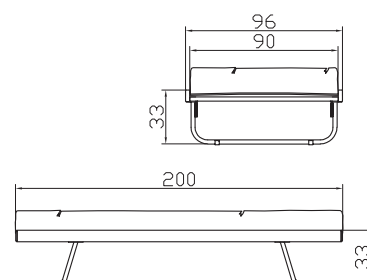

Trio chest of drawers

Dimension/cm
90/200

48/32/38

48/103/43

48/46/38

Integrated lath grid
see page 8.26

The lower bed frame can be opened in an instant because of its fold-out fittings

① **Lattenrost** integriert
siehe Seite 8.26