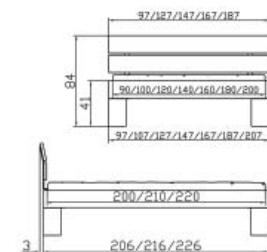

Triva

Nachttisch

Table de nuit

Bedside table

Dimension/cm
48/48/35

In allen Wood-Line Farben erhältlich siehe Register 4.

Dans tous les couleurs Wood-Line disponible voir index 4.

In all Wood-Line colours available see index 4.

Wood-Line Rahmen **massiv**
Buche walnuss geölt
Breiten
Längen
Massa Füße
Buche walnuss geölt
Höhen
Duo Kopfteil
Buche walnuss geölt

Wood-Line cadre **massif**
Hêtre noyer huilé
Largeurs
Longueurs
Massa pieds
Hêtre teinté noyer huilé
Hauteurs
Duo tête de lit
Hêtre teinté noyer huilé

Wood-Line frame **solid**
Beech walnut oiled
Widths
Lengths
Massa feet
Beech walnut oiled
Heights
Duo headboard
Beech walnut oiled

Dimension/cm
90, 100, 120, 140, 160, 180, 200
200, 210, 220
20, 25, 30
90/100, 120, 140, 160, 180/200