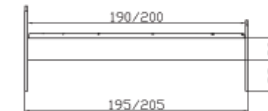

Ballade bed
Laminated walnut
Laminated beech
Laminated cherry
Widths
Lengths