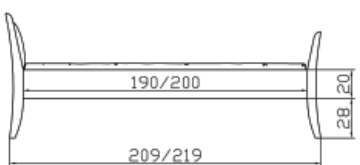

Dimension/cm

90, 100
190, 200

90, 100

Griff bei Nachttisch wird mitgeliefert.
Poignée de la table de nuit incluse.
Handle of bedside table in delivery included.

91/75/40
52/48/41