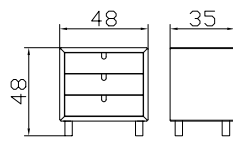

Dimension/cm

90, 100
190, 200

48/48/35