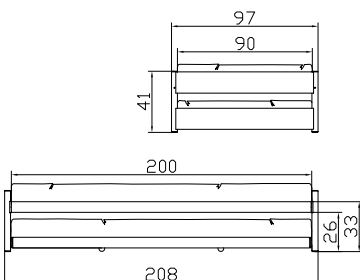

Basic mattress
see page 10.22
Cotton red 18

Trio bedside table
Emilio-ala dressboy
Laminated maple

Dimension/cm

90
200

90/200

48/46/38
45/111/28

①

②