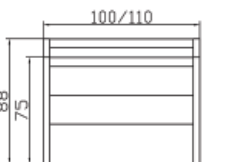

Dimension/cm

90, 100
190, 200

90, 100

Griff bei Nachttisch wird mitgeliefert.
Poignée de la table de nuit incluse.
Handle of bedside table in delivery included.

91/75/40
52/48/41