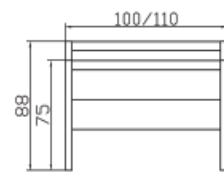

Dimension/cm

90, 100
190, 200

48/48/35