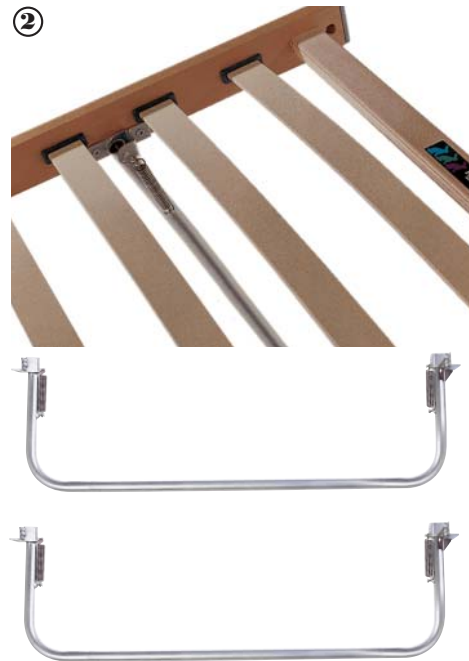

Basic Matratze
siehe Seite 10.22
Baumwolle yellow 66
Baumwolle light blue 67

Twin Nachttisch
Buche Nachbildung

Ossono Kommode
Buche Nachbildung
Eisenfarbig

Trio Kommode

Basic matelas
voir page 10.22
Coton yellow 66
Coton light blue 67

Twin table de nuit
Laminé hêtre

Ossono commode
Laminé hêtre
Teinté fer

Trio commode

Basic mattress
see page 10.22
Cotton yellow 66
Cotton light blue 67

Twin bedside table
Laminated beech

Ossono chest of drawer
Laminated beech
Ironcoloured

Trio chest of drawers

Dimension/cm
90/200

48/32/38

48/103/43

48/46/38

Integrated lath grid
see page 8.26

The lower bed frame can be opened in an instant because of its fold-out fittings

① **Lattenrost** integriert
siehe Seite 8.26

② Unterer Bettrahmen
dank Klappbeschlag
im Nu aufgestellt

Sommier intégré
voir page 8.26

Le cadre inférieur du lit est monté en un clin d'œil grâce à l'armature pliable

Clic Aufklappbett
unteres Bett zum Aufklappen

Lattenrost integriert
siehe Seite 8.28
Ahorn Nachbildung
Buche Nachbildung
Eisenfarbig
Weiss

max. Matratzenhöhe 15 cm
Breiten
Längen

Basic Matratze
siehe Seite 10.22
Baumwolle red 18

Trio Nachttisch
Emilio-ala Herrendiener
Ahorn Nachbildung

Clic lit gigogne
Lit inférieur à ouvrir

Sommier intégré
voir page 8.28
Laminé érable
Laminé hêtre
Teinté fer
Blanc

Hauteur max. du matelas 15 cm
Largeurs
Longueurs

Basic matelas
voir page 10.22
Coton red 18

Trio table de nuit
Emilio-ala valet
Laminé érable

Clic bed to open
Bed underneath to open

Integrated lathgrid
see page 8.28
Laminated maple
Laminated beech
Ironcoloured
White

Height max. of mattress 15 cm
Widths
Lengths

Basic mattress
see page 10.22
Cotton red 18

Trio bedside table
Emilio-ala dressboy
Laminated maple

Dimension/cm

90
200

90/200

48/46/38
45/111/28