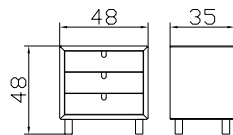

Dimension/cm

90, 100, 120, 140, 160, 180, 200
200, 210, 220

20, 25, 30

90/100, 120, 140, 160, 180/200

120/38/35

48/48/35