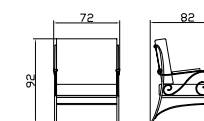

Dimension/cm
82/87/38

Dimension/cm
55/100/32

Dimension/cm
107/84/50

Dimension/cm
55/170/42

Dimension/cm
50/120/2

Dimension/cm
65/73/2

Dimension/cm
42/50/37

Dimension/cm
40/45/35

Dimension/cm
40/45/35

Dimension/cm
55/170/42

Dimension/cm
50/120/2

Dimension/cm
60/46

Dimension/cm
135/53/45

Dimension/cm
60/53/451

Dimension/cm
72/92/82

Dimension/cm
70/70/3

Dimension/cm
98/93/48

Dimension/cm
50/50/36