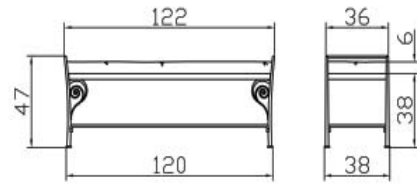

Lozza

Mitteltraverse

Grundsätzlich empfehlen wir ab einer Bettbreite von 160 (bei 2 Lattenrosten) eine Mitteltraverse zur Verstärkung des Bettrahmens und besseren Stützung der Lattenroste.

Traverse centrale

En principe nous recommandons une traverse centrale de renforcement du cadre de lit à partir de la largeur 160 (avec 2 sommiers). Ceci garanti également un meilleur support des sommiers.

Central cross bar

Principally we recommend a central cross bar as reinforcement of the bedframe from a width of 160 (with 2 slats). Thus guarantees also a better support of the slats.

Dimension/cm

200, 210, 220