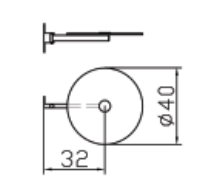

Jero-chrom Jero-alu

nur für Wandpaneel geeignet
convient uniquement pour panneaux muraux
only for wall panels suitable