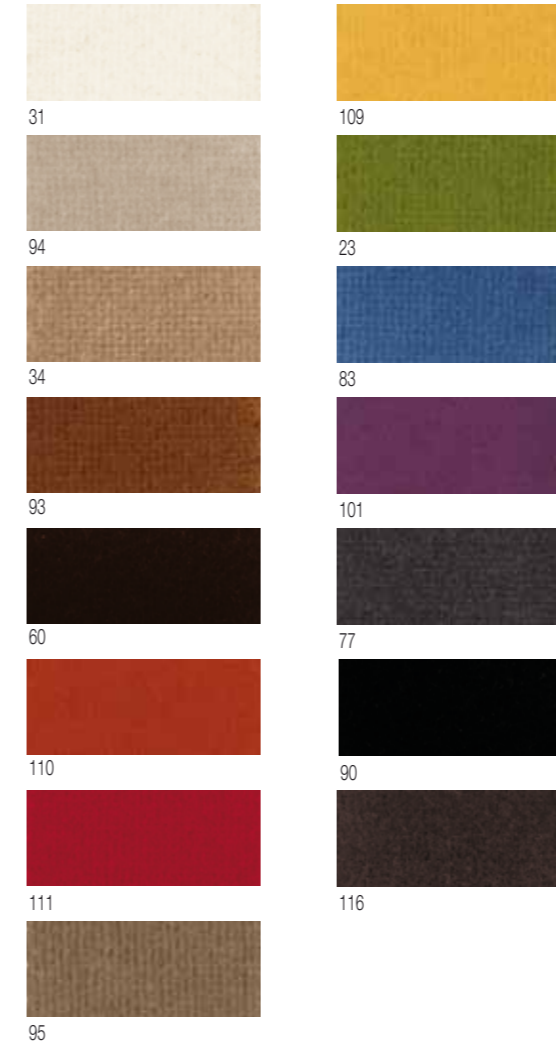

VELLUTO

cat. C
cotone - cotton 100%
trattamento anti macchia - stain-proof treatment

Ⓟ ⓧ ⓧ ⓧ ⓧ ⓧ